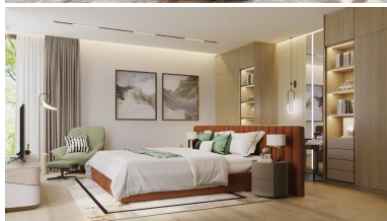

Property Detail

| | |
|---------------|-------------------|
| Price | 37,500,000 THB |
| Location | Bang Tao Thailand |
| Bedrooms | 3 |
| Bathrooms | 4 |
| Land Size | 397 area |
| Building Size | 320 sqm |
| Type | villa |

Description

Modern, European Designed Homes for Sale

Discover the Perfect Blend of Luxury, Comfort, and Convenience at ONE Residence: Lakeside

Welcome to ONE Residence: Lakeside, where every detail has been meticulously designed to elevate your lifestyle. Wake up to breathtaking lake views as you enjoy a freshly brewed coffee at our charming Café, or take your productivity to new heights in our state-of-the-art Coworking Space. Keep fit and energized in our fully-equipped Fitness Center, unwind with a cocktail at the Rooftop Bar, and explore the scenic beauty of our safe, family-friendly Recreational Paths and Children's Play Areas. Whether you're working, relaxing, or spending time with loved ones, this is a place where life thrives.

Our villas come in three exquisite models: 3-bedroom, 4-bedroom, and 5-bedroom options, each offering a sophisticated blend of elegance and functionality. Crafted to the highest European design standards, these residences feature secure, wide streets, lush green spaces, and round-the-clock surveillance, ensuring peace of mind and a safe, welcoming environment for families.

Show Villa: Ready for inspection!

Ready to experience a lifestyle where every day feels like a vacation? Contact us now to schedule your private tour and make ONE Residence: Lakeside your new home. The luxury, comfort, and convenience you've been searching for are waiting.