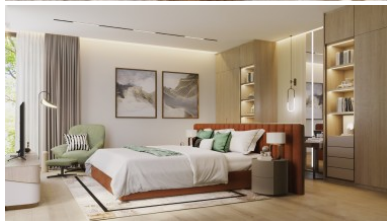

Modern, European Designed Homes for Sale | Phuket Thailand | Smart Homes, Smart Choice!