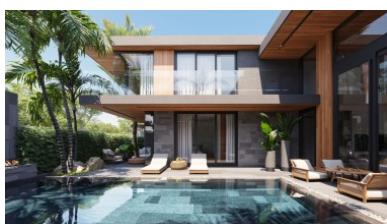

Modern, European Designed Homes for Sale | Phuket Thailand | Smart Homes, Smart Choice!