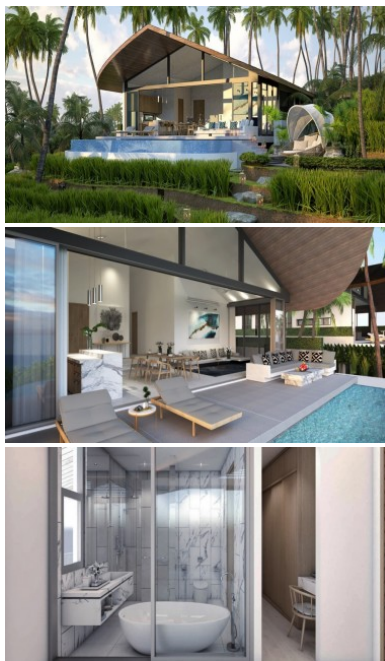

Must See! | Unique Phuket Mountain View Villa for Sale | Do Not WAIT