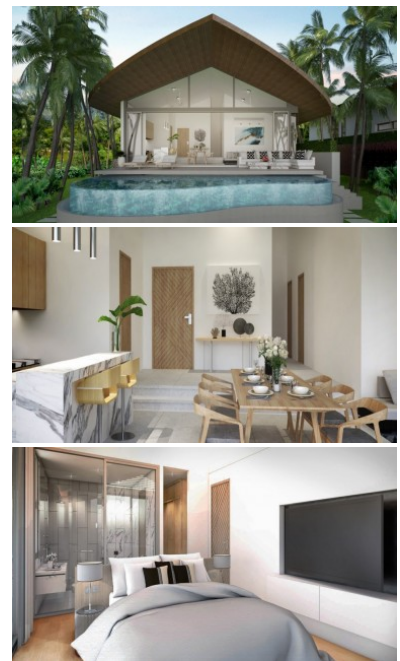

Must See! | Unique Phuket Mountain View Villa for Sale | Do Not WAIT