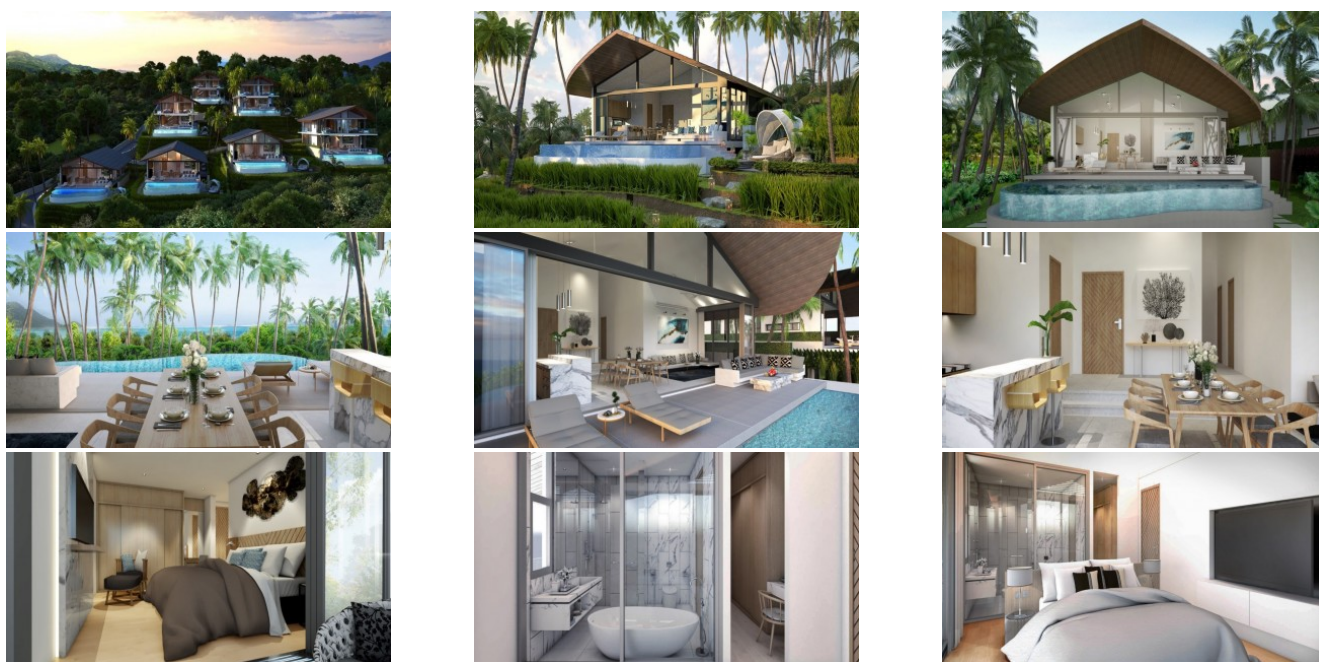

Must See! | Unique Phuket Mountain View Villa for Sale | Do Not WAIT