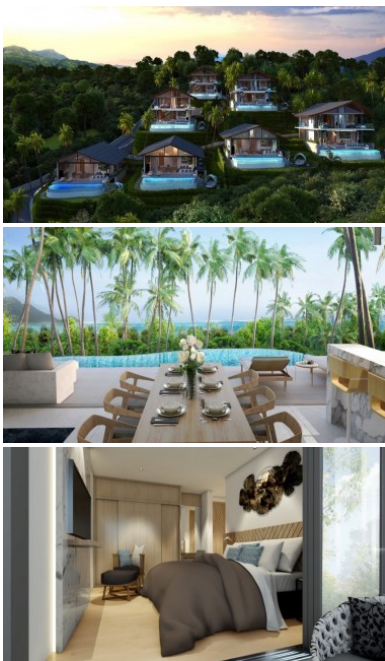

Must See! | Unique Phuket Mountain View Villa for Sale | Do Not WAIT