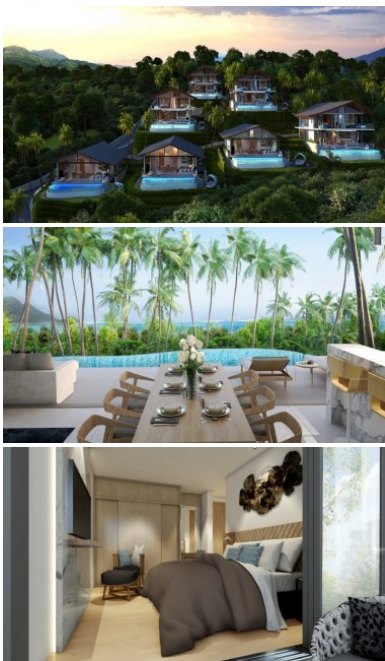

Must See! | Unique Phuket Sea View Villa for Sale | Do Not WAIT