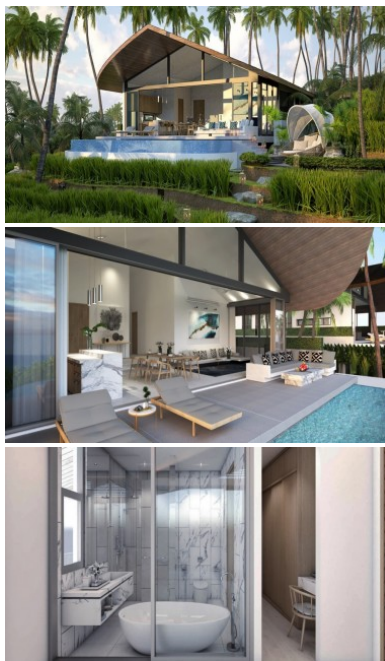

Must See! | Unique Phuket Sea View Villa for Sale | Do Not WAIT