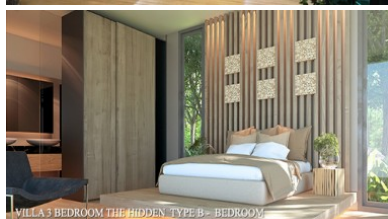

## Property Detail

Price	19,400,000 THB
Location	Kamala Thailand
Bedrooms	3
Bathrooms	3

Land Size	551 area
Building Size	371 sqm
Type	villa

---