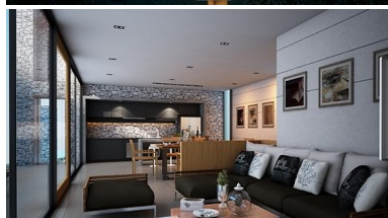

Natural Park Villas Three Bedroom for Sale in Kamala

Property Detail

Price	19,400,000 THB
Location	Kamala Thailand
Bedrooms	3
Bathrooms	3