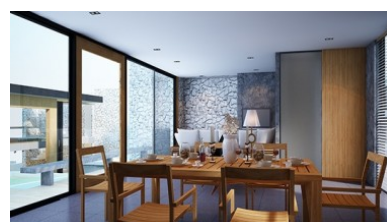

Natural Park Villas Three Bedroom for Sale in Kamala

Property Detail

Price	19,400,000 THB
Location	Kamala Thailand
Bedrooms	3
Bathrooms	3