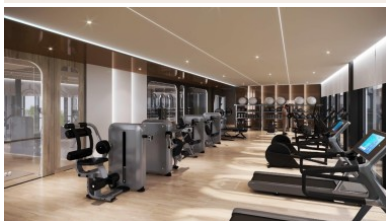

New Beach Condominium For Sale | Title Legendary | Payment Plans!

Property Detail

Price	8,450,000 THB
Location	Bang Tao Thailand
Bedrooms	2
Bathrooms	2
Land Size	area
Building Size	65 sqm
Type	condos

Description

New Beach Condominium For Sale