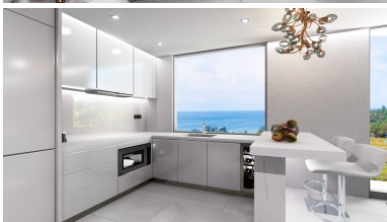

New Kata Beach Sea View Condominiums | Phuket Thailand | On Sale Now

ON SALE

**FIND YOUR
HAPPY PLACE**

PHUKET
THAILAND

CONTACT US:
+66 93 606 0906
info@phuketrealtor.com