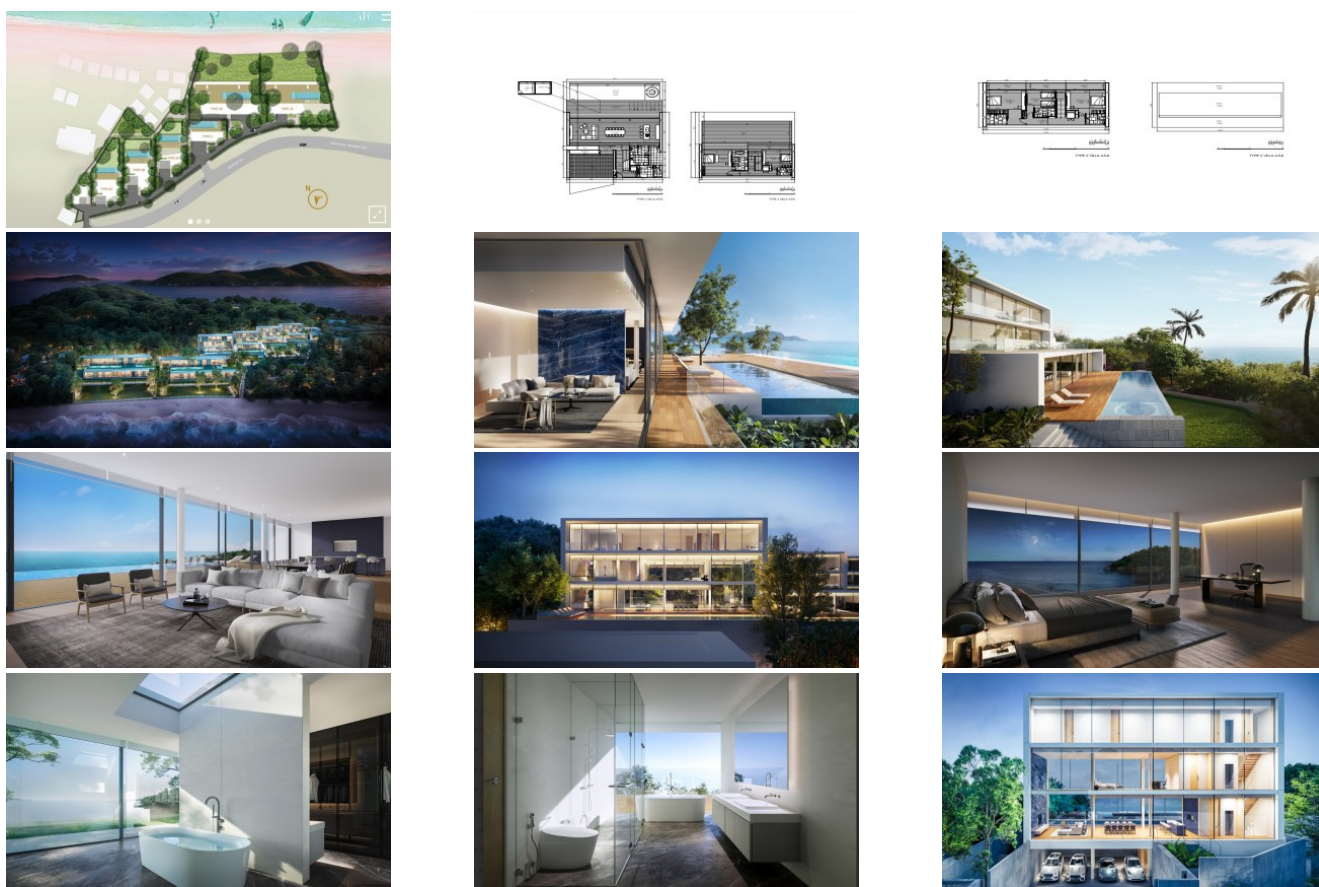

# New Modern Beachfront Phuket Home | Cresent Bay Panwa | Your Seaside Sanctuary

## Property Detail

Price	139,000,000 THB
Location	East Side Thailand
Bedrooms	5
Bathrooms	5
Land Size	943 area
Building Size	903 sqm
Type	villa

### Experience Unmatched Beachfront Luxury

Discover an exclusive collection of just six opulent beachfront residences, each masterfully designed to blend seamlessly with its natural surroundings. These stunning properties offer unparalleled access to the ocean, with every room showcasing breathtaking sea views. Imagine stepping outside your door to endless ocean waves and enjoying your private swimming pool, nestled right on the shore.

Wake up every morning to the beauty of the beach, with your own private pool just steps from the sand. Our magnificent 3-storey landmark, situated at the heart of Crescent Bay, offers Type 3 residences with the most spectacular views of the coastline. Enjoy a panoramic, bird's-eye perspective that's nothing short of extraordinary.