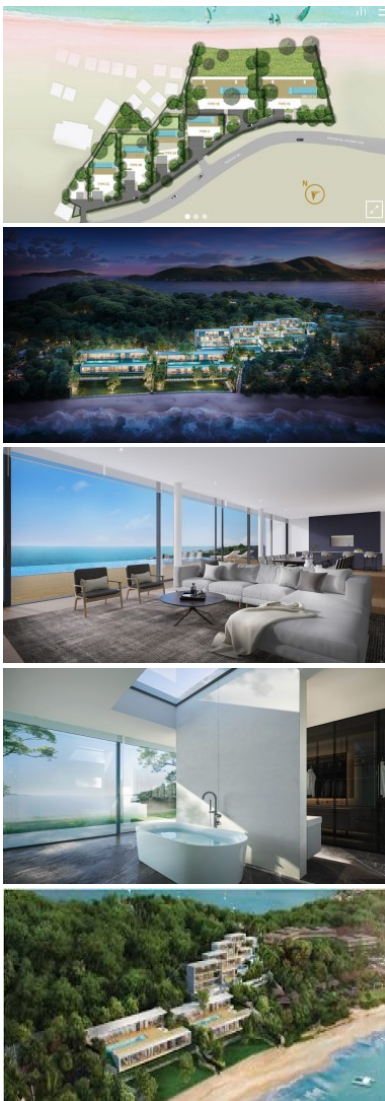

PhuketRealtor.com

288 Soi Ekkamai 18, Khwaeng Khlong Tan Nuea,
Khet Watthana, Krung Thep Maha Nakhon 10110
Ph. 093 606 0906
Office Whats app : +66 93 606 0906

New Modern Beachfront Phuket Home | Cresent Bay Panwa | Your Seaside Sanctuary

Property Detail

Price	139,000,000 THB
Location	East Side Thailand
Bedrooms	5
Bathrooms	5

Land Size	943 area
Building Size	903 sqm
Type	villa

Description

New Modern Beachfront Phuket Home

Experience Unmatched Beachfront Luxury

Discover an exclusive collection of just six opulent beachfront residences, each masterfully designed to blend seamlessly with its natural surroundings. These stunning properties offer unparalleled access to the ocean, with every room showcasing breathtaking sea views. Imagine stepping outside your door to endless ocean waves and enjoying your private swimming pool, nestled right on the shore.

Wake up every morning to the beauty of the beach, with your own private pool just steps from the sand. Our magnificent 3-storey landmark, situated at the heart of Crescent Bay, offers Type 3 residences with the most spectacular views of the coastline. Enjoy a panoramic, bird's-eye perspective that's nothing short of extraordinary.