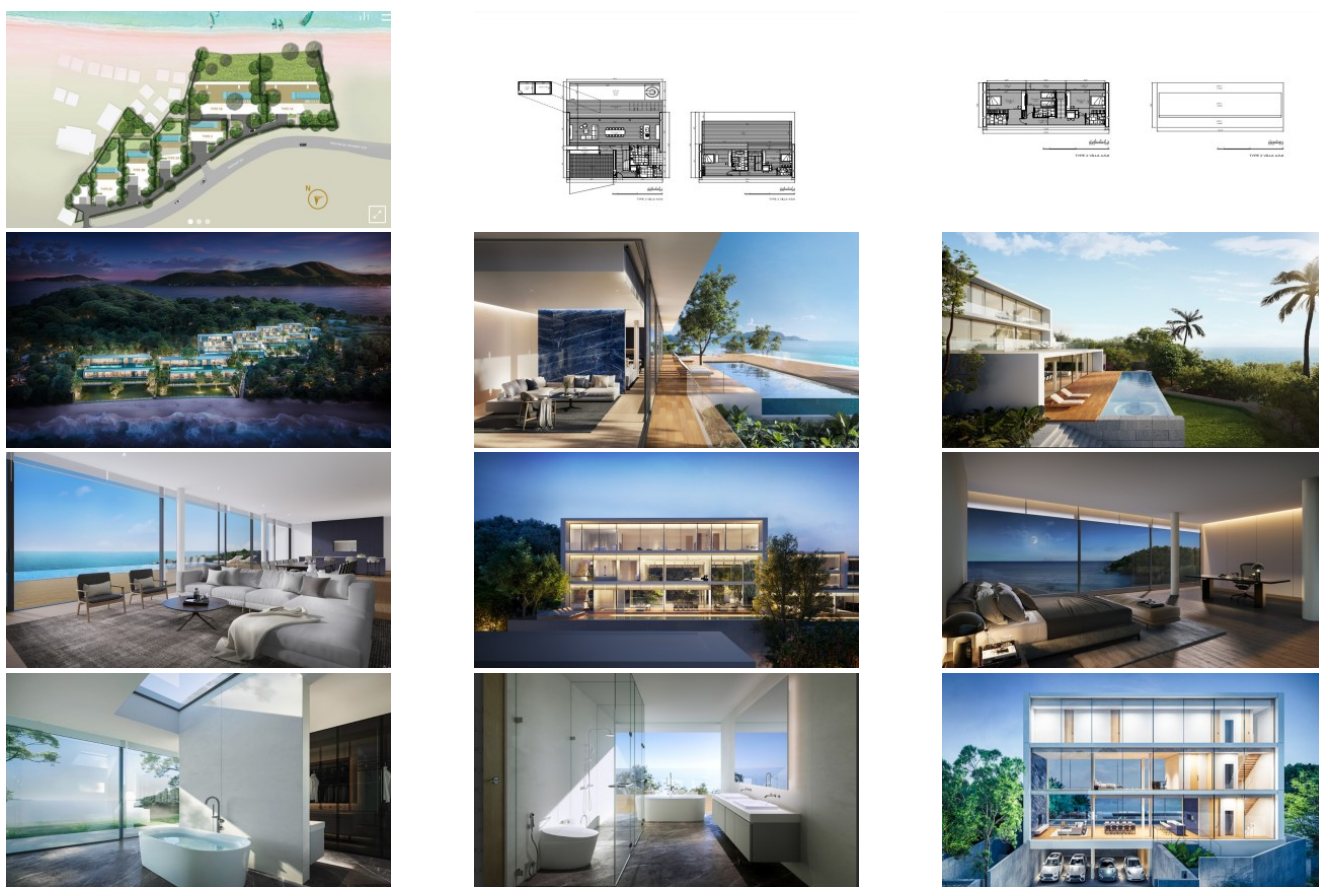

# New Modern Beachfront Phuket Home | Cresent Bay Panwa | Your Seaside Sanctuary

## Property Detail

Price	122,000,000 THB
Location	East Side Thailand
Bedrooms	5
Bathrooms	5
Land Size	973 area
Building Size	909 sqm
Type	villa

### Experience Unmatched Beachfront Luxury

Discover an exclusive collection of just six opulent beachfront residences, each masterfully designed to blend seamlessly with its natural surroundings. These stunning properties offer unparalleled access to the ocean, with every room showcasing breathtaking sea views. Imagine stepping outside your door to endless ocean waves and enjoying your private swimming pool, nestled right on the shore.

Wake up every morning to the beauty of the beach, with your own private pool just steps from the sand. Our magnificent 3-storey landmark, situated at the heart of Crescent Bay, offers Type 3 residences with the most spectacular views of the coastline. Enjoy a panoramic, bird's-eye perspective that's nothing short of extraordinary.