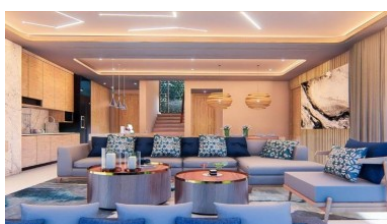

Property Detail

Price	30,807,463 THB
Location	Rawai Thailand
Bedrooms	3
Bathrooms	3
Land Size	360 area
Building Size	439 sqm
Type	villa

Description

Real Estate in Phuket Thailand

Exciting news! The developer is currently redesigning this stunning three-bedroom detached pool villa, known as Seas Whisper (Model A), for an anticipated new release in Q4 2022.

Situated within convenient walking distance of Rawai Beach in Phuket, Thailand, this villa offers the perfect blend of tranquility and accessibility. Immerse yourself in the beauty of the private garden and enjoy the convenience of your own parking space.