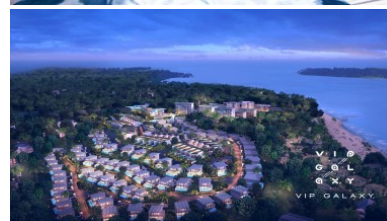

Property Detail

Price	30,807,463 THB
Location	Rawai Thailand
Bedrooms	3
Bathrooms	3
Land Size	360 area
Building Size	439 sqm
Type	villa

Description

Real Estate in Phuket Thailand

Exciting news! The developer is currently redesigning this stunning three-bedroom detached pool villa, known as Seas Whisper (Model A), for an anticipated new release in Q4 2022.

Situated within convenient walking distance of Rawai Beach in Phuket, Thailand, this villa offers the perfect blend of tranquility and accessibility. Immerse yourself in the beauty of the private garden and enjoy the convenience of your own parking space.

Stay tuned for the upcoming release of this redesigned villa, set to take place in Q4 2022. Don't miss your chance to own a piece of paradise near Rawai Beach, Phuket.

Contact us now to express your interest and be among the first to experience the epitome of coastal living in this exquisite villa.