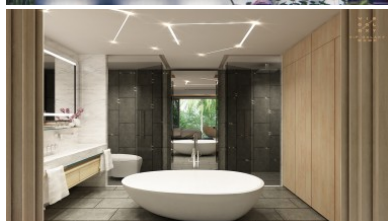

Property Detail

Price	30,807,463 THB
Location	Rawai Thailand
Bedrooms	3
Bathrooms	3
Land Size	360 area
Building Size	439 sqm
Type	villa

Description

Real Estate in Phuket Thailand

Exciting news! The developer is currently redesigning this stunning three-bedroom detached pool villa, known as Seas Whisper (Model A), for an anticipated new release in Q4 2022.