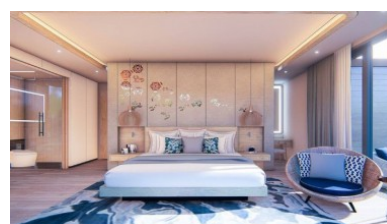

Property Detail

Price	30,807,463 THB
Location	Rawai Thailand
Bedrooms	3
Bathrooms	3
Land Size	360 area
Building Size	439 sqm
Type	villa

Description

Real Estate in Phuket Thailand

Exciting news! The developer is currently redesigning this stunning three-bedroom detached pool villa, known as Seas Whisper (Model A), for an anticipated new release in Q4 2022.