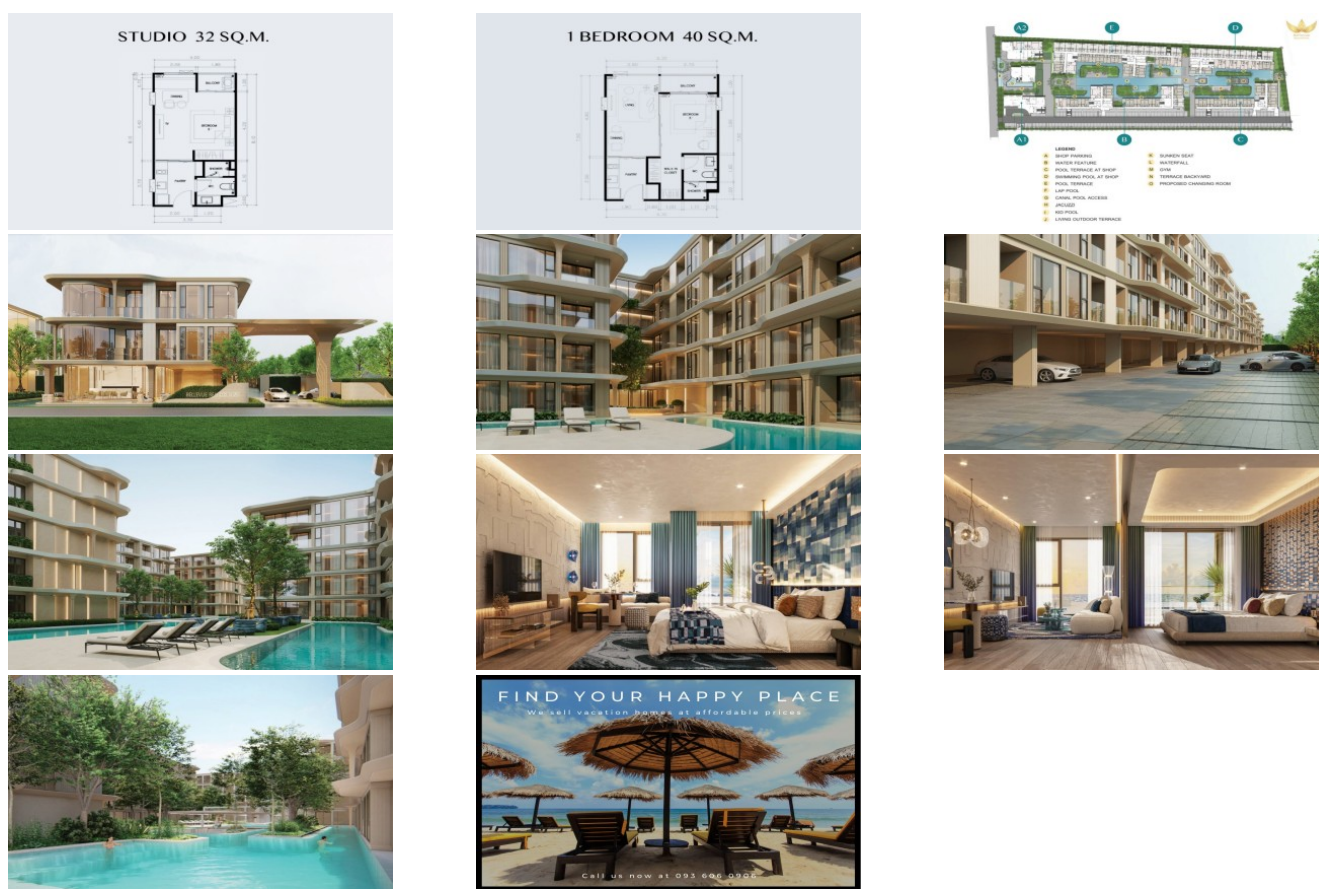

New Phuket Beachfront Project | Live on the Beach & Work from Paradise

Property Detail

Price	7,392,000 THB
Location	Layan Thailand
Bedrooms	1
Bathrooms	1
Land Size	area
Building Size	32 sqm
Type	condos

Description

New Phuket Beachfront Project

Welcome to your slice of paradise at The Bellevue Beachfront Condo in Phuket!

Indulge in the epitome of modern luxury fused with the tranquility of tropical living. With five elegantly designed buildings standing tall at five floors each, this development sets a new standard for coastal elegance and architectural brilliance.

Nestled in the heart of Choeng Thale, Thalang, this haven offers an exclusive viewpoint over the mesmerizing Andaman Sea. Imagine waking up to panoramic views of turquoise waters, powdery beaches, and verdant landscapes every single day - it's a breathtaking canvas for your everyday adventures.

Designed to seamlessly blend with nature, each building invites the outside in, flooding your home with natural light and offering private balconies where you can unwind to the symphony of ocean waves and vibrant sunsets.