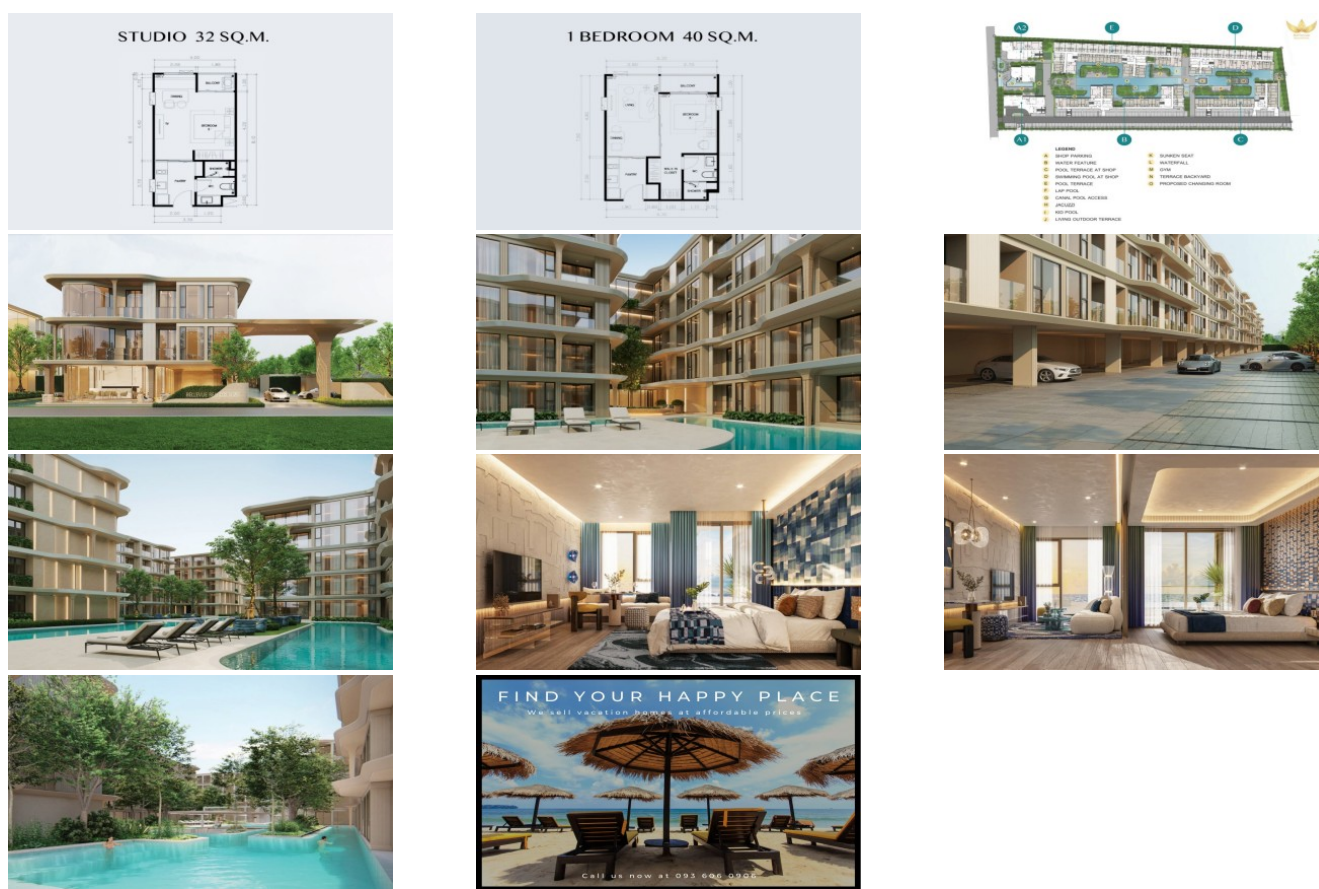

New Phuket Beachfront Project | Live on the Beach & Work from Paradise

Property Detail

Price	5,920,000 THB
Location	Layan Thailand
Bedrooms	1
Bathrooms	1
Land Size	area
Building Size	32 sqm
Type	condos

Description

New Phuket Beachfront Project

Welcome to your slice of paradise at The Bellevue Beachfront Condo in Phuket!

Indulge in the epitome of modern luxury fused with the tranquility of tropical living. With five elegantly designed buildings standing tall at five floors each, this development sets a new standard for coastal elegance and architectural brilliance.

Nestled in the heart of Choeng Thale, Thalang, this haven offers an exclusive viewpoint over the mesmerizing Andaman Sea. Imagine waking up to panoramic views of turquoise waters, powdery beaches, and verdant landscapes every single day - it's a breathtaking canvas for your everyday adventures.

Designed to seamlessly blend with nature, each building invites the outside in, flooding your home with natural light and offering private balconies where you can unwind to the symphony of ocean waves and vibrant sunsets.