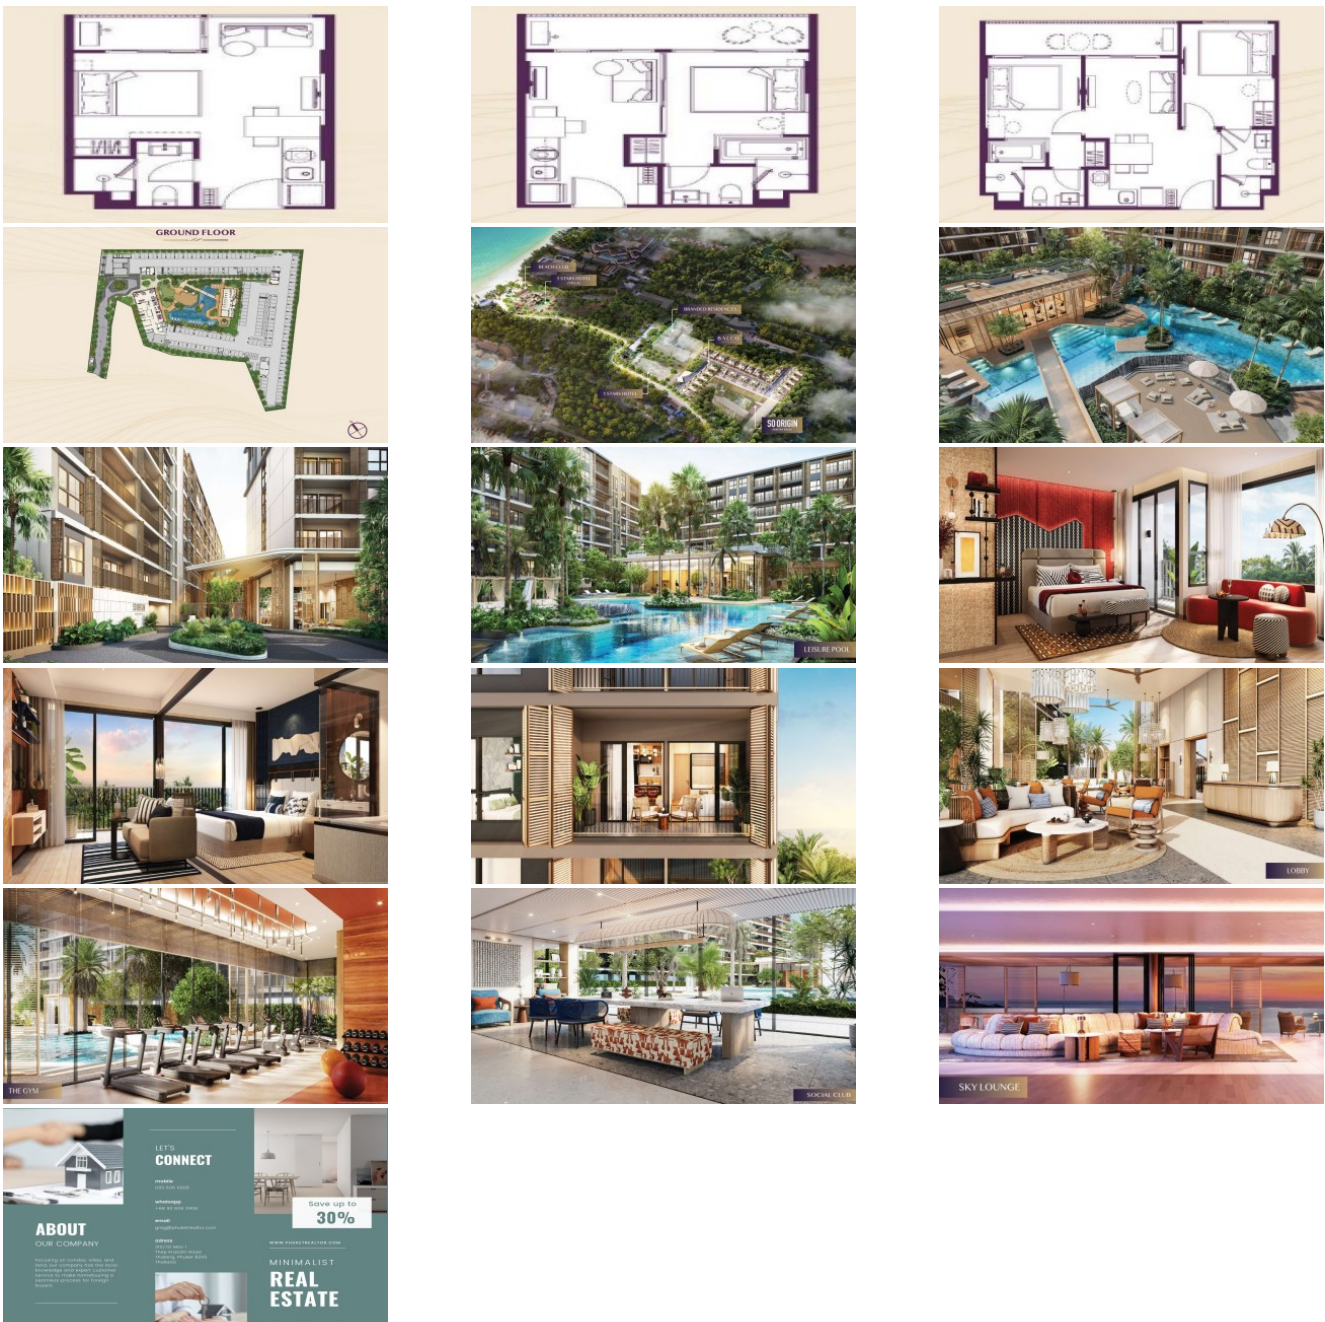

Property Detail

Price	5,730,000 THB
Location	Bang Tao Thailand
Bedrooms	1
Bathrooms	1
Land Size	area
Building Size	32 sqm
Type	condos

Description

New Upcoming Condominium

Introducing Origin, an unparalleled Mixed-Use Real Estate Mega Project valued at over 8 Billion baht, poised to redefine beach living.

Nestled in the heart of Phuket, known as the 'Pearl of the Andaman,' this extraordinary development combines a hotel, residential units, a beach club, and luxury pool villas, perfectly catering to the ever-growing demand for premium accommodations in one of Thailand's most sought-after destinations. With its strategic location and impeccable design, Origin promises an unparalleled lifestyle experience for residents and visitors alike.

Boasting stunning vistas of Bang Tao Beach's expansive sandy shores and crystal-clear waters, Origin offers a gateway to relaxation and indulgence. Situated amidst a thriving community, residents benefit from proximity to renowned amenities such as Head Start International School and Bangkok Hospital Clinic Bangtao, ensuring convenience and peace of mind.

But that's not all. Origin is not just a place to live—it's a destination in itself. With an array of recreational activities and nearby attractions including Porto de Phuket, Boat Avenue Phuket, Blue Tree Phuket Water Park, and Laguna Golf Club, every day offers a new adventure waiting to be explored.