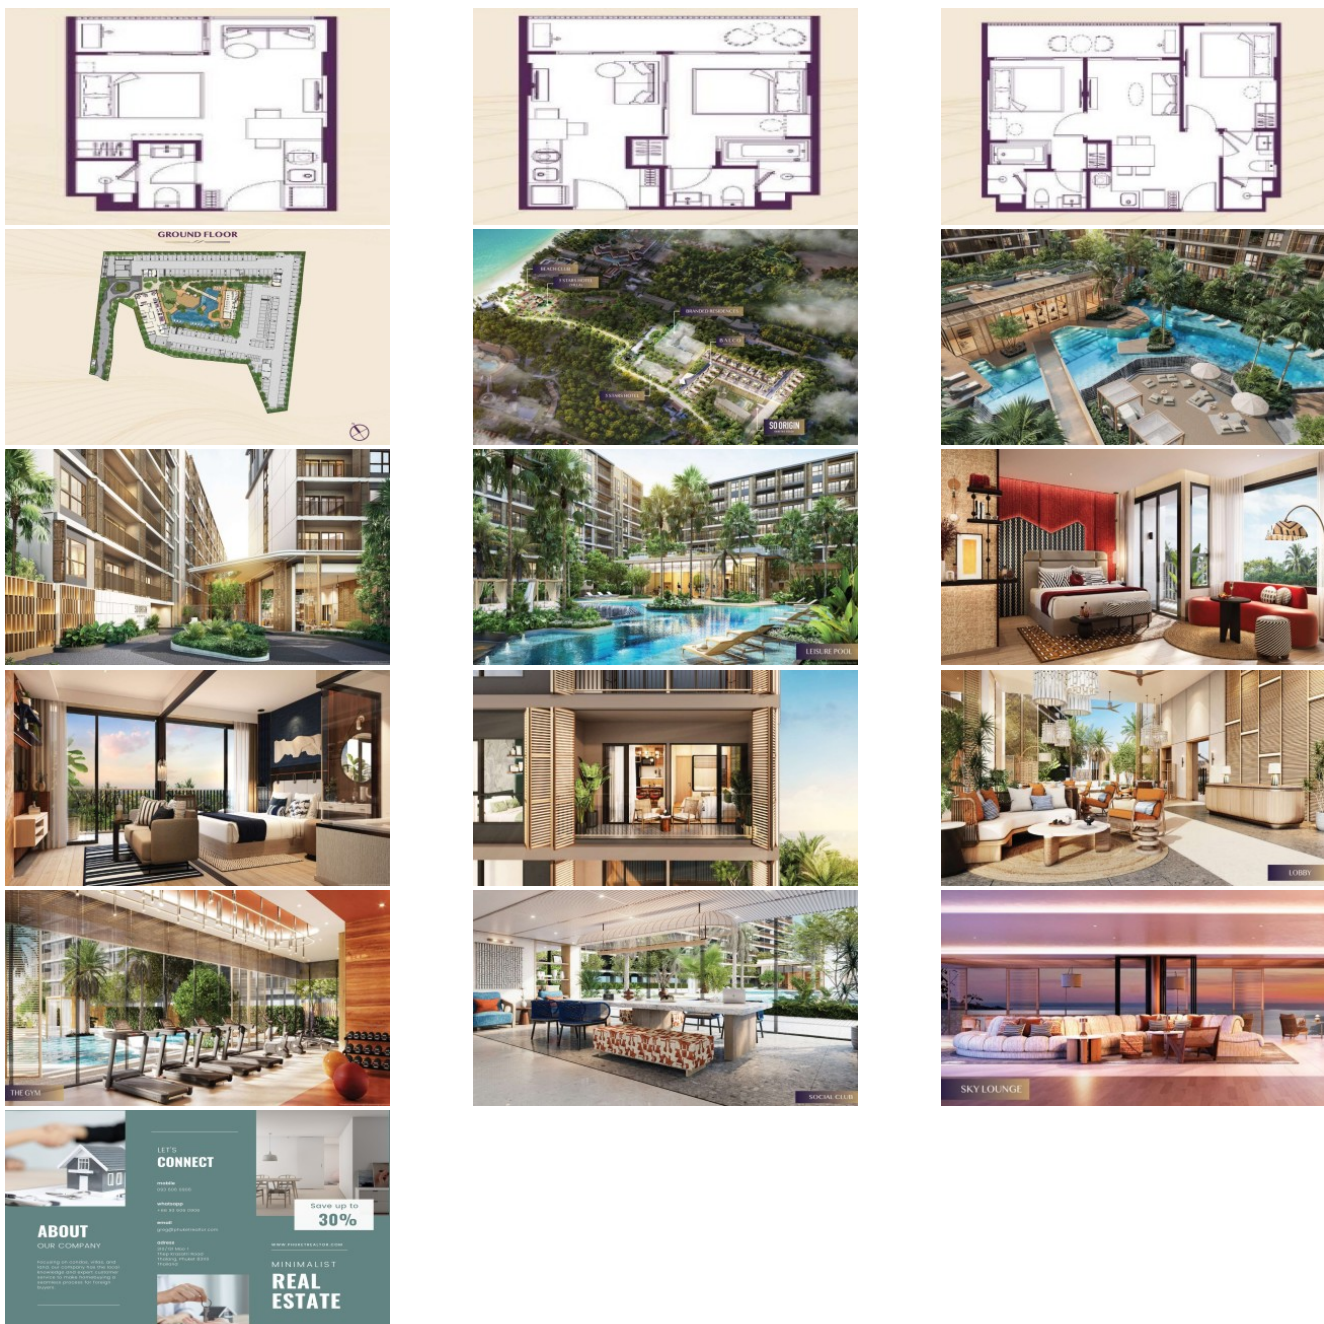

Price	4,130,000 THB
Location	Bang Tao Thailand
Bedrooms	1
Bathrooms	1
Land Size	area
Building Size	26 sqm
Type	condos

Description

New Upcoming Condominium

Introducing Origin, an unparalleled Mixed-Use Real Estate Mega Project valued at over 8 Billion baht, poised to redefine beach living.

Nestled in the heart of Phuket, known as the 'Pearl of the Andaman,' this extraordinary development combines a hotel, residential units, a beach club, and luxury pool villas, perfectly catering to the ever-growing demand for premium accommodations in one of Thailand's most sought-after destinations. With its strategic location and impeccable design, Origin promises an unparalleled lifestyle experience for residents and visitors alike.

Boasting stunning vistas of Bang Tao Beach's expansive sandy shores and crystal-clear waters, Origin offers a gateway to relaxation and indulgence. Situated amidst a thriving community, residents benefit from proximity to renowned amenities such as Head Start International School and Bangkok Hospital Clinic Bangtao, ensuring convenience and peace of mind.

But that's not all. Origin is not just a place to live—it's a destination in itself. With an array of recreational activities and nearby attractions including Porto de Phuket, Boat Avenue Phuket, Blue Tree Phuket Water Park, and Laguna Golf Club, every day offers a new adventure waiting to be explored.