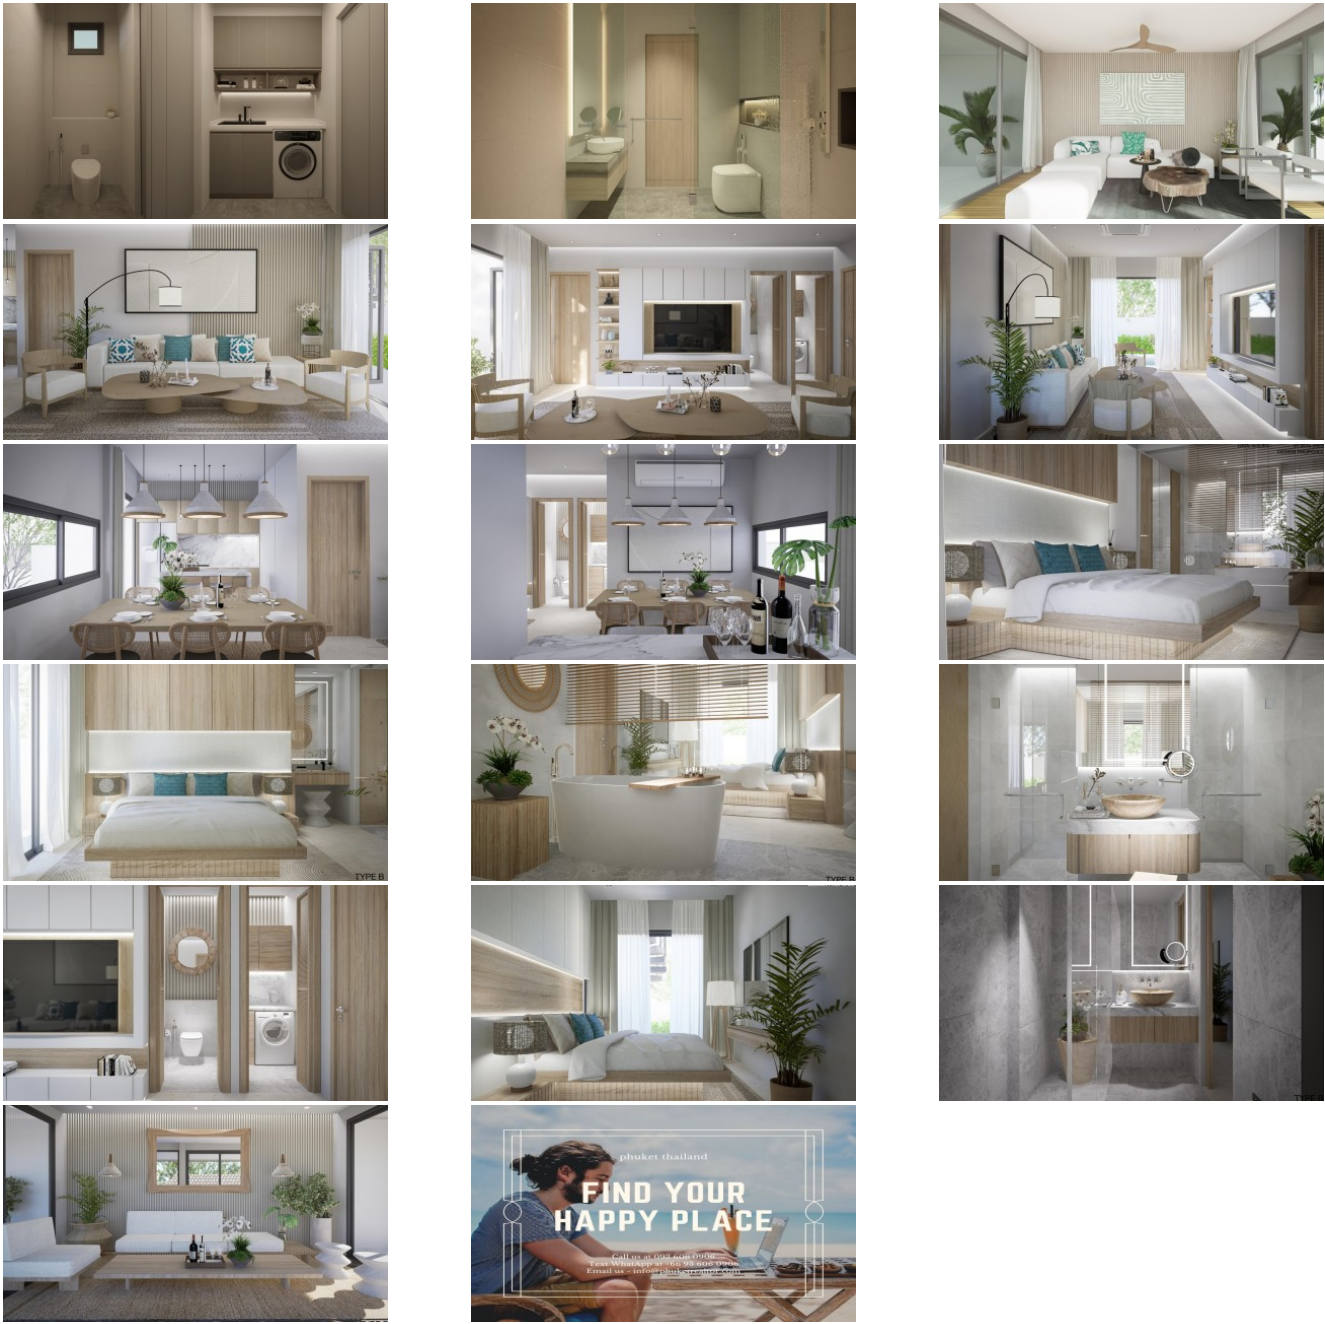

Property Detail

Price	19,000,000 THB
Location	Nai Thon Thailand
Bedrooms	3
Bathrooms	3
Land Size	273 area
Building Size	210 sqm
Type	villa

Description

New Upcoming Development

Indulge in the sheer splendor of Naithon Beach, Phuket's hidden gem, just a stone's throw away from these exquisite villas. Here, you'll uncover a pristine shoreline, stretching for 1.4 kilometers along the enchanting west coast of Phuket.