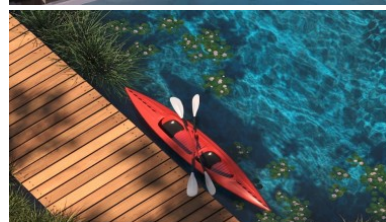

Property Detail

Price	14,700,000 THB
Location	Bang Tao Thailand
Bedrooms	2
Bathrooms	2
Land Size	area
Building Size	76 sqm
Type	condos

Description

New Upcoming & Exciting Development in Phuket

Experience a lifestyle beyond compare at Laguna Lakelands – where living transcends the ordinary.

Set against the backdrop of Themed Hillside, Orchard, Forest, and Lakeside precincts, Laguna Lakelands is more than just a residence; it's a nature-centric community where each precinct retains its unique identity within a cohesive whole. Explore a harmonious blend of spacious apartments with rooftop sky parks and opulent waterfront villas sprawled across expansive landscapes featuring rainforests, botanical gardens, and serene lagoons, all interconnected by a 15 km network of trails.

Immerse yourself in the spirit of adventure with a hillside adventure park, sports and aquatic complex, and a vibrant town center that anchors the entire community. As the crowning jewel, Laguna Lakelands boasts its own prime beachfront beach club, offering an exclusive haven where residents and their families can bask in the sea, sun, and sand of Bang Tao Beach – a privilege reserved solely for Laguna Lakelands homeowners.