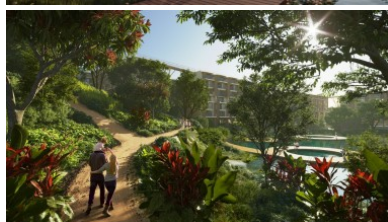

Property Detail

Price	14,700,000 THB
Location	Bang Tao Thailand
Bedrooms	2
Bathrooms	2
Land Size	area
Building Size	76 sqm
Type	condos

Description

New Upcoming & Exciting Development in Phuket

Experience a lifestyle beyond compare at Laguna Lakelands – where living transcends the ordinary.

Set against the backdrop of Themed Hillside, Orchard, Forest, and Lakeside precincts, Laguna Lakelands is more than just a residence; it's a nature-centric community where each precinct retains its unique identity within a cohesive whole. Explore a harmonious blend of spacious apartments with rooftop sky parks and opulent waterfront villas sprawled across expansive landscapes featuring rainforests, botanical gardens, and serene lagoons, all interconnected by a 15 km network of trails.

Immerse yourself in the spirit of adventure with a hillside adventure park, sports and aquatic complex, and a vibrant town center that anchors the entire community. As the crowning jewel, Laguna Lakelands boasts its own prime beachfront beach club, offering an exclusive haven where residents and their families can bask in the sea, sun, and sand of Bang Tao Beach – a privilege reserved solely for Laguna Lakelands homeowners.