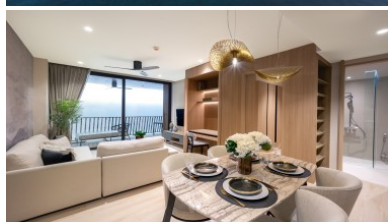

Property Detail

Price	14,700,000 THB
Location	Bang Tao Thailand
Bedrooms	2
Bathrooms	2
Land Size	area
Building Size	76 sqm
Type	condos

Description

New Upcoming & Exciting Development in Phuket

Experience a lifestyle beyond compare at Laguna Lakelands – where living transcends the ordinary.