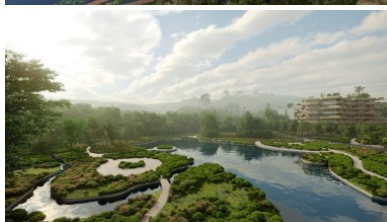

Property Detail

Price	14,700,000 THB
Location	Bang Tao Thailand
Bedrooms	2
Bathrooms	2
Land Size	area
Building Size	76 sqm
Type	condos

Description

New Upcoming & Exciting Development in Phuket

Experience a lifestyle beyond compare at Laguna Lakelands – where living transcends the ordinary.

Set against the backdrop of Themed Hillside, Orchard, Forest, and Lakeside precincts, Laguna Lakelands is more than just a residence; it's a nature-centric community where each precinct retains its unique identity within a cohesive whole. Explore a harmonious blend of spacious apartments with rooftop sky parks and opulent waterfront villas sprawled across expansive landscapes featuring rainforests, botanical gardens, and serene lagoons, all interconnected by a 15 km network of trails.

Immerse yourself in the spirit of adventure with a hillside adventure park, sports and aquatic complex, and a vibrant town center that anchors the entire community. As the crowning jewel, Laguna Lakelands boasts its own prime beachfront beach club, offering an exclusive haven where residents and their families can bask in the sea, sun, and sand of Bang Tao Beach – a privilege reserved solely for Laguna Lakelands homeowners.