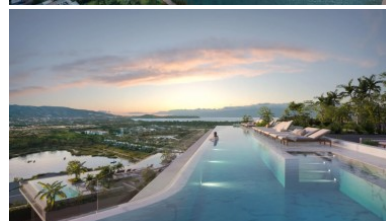

Property Detail

Price	14,700,000 THB
Location	Bang Tao Thailand
Bedrooms	2
Bathrooms	2
Land Size	area
Building Size	76 sqm
Type	condos

Description

New Upcoming & Exciting Development in Phuket

Experience a lifestyle beyond compare at Laguna Lakelands – where living transcends the ordinary.

Set against the backdrop of Themed Hillside, Orchard, Forest, and Lakeside precincts, Laguna Lakelands is more than just a residence; it's a nature-centric community where each precinct retains its unique identity within a cohesive whole. Explore a harmonious blend of spacious apartments with rooftop sky parks and opulent waterfront villas sprawled across expansive landscapes featuring rainforests, botanical gardens, and serene lagoons, all interconnected by a 15 km network of trails.

Immerse yourself in the spirit of adventure with a hillside adventure park, sports and aquatic complex, and a vibrant town center that anchors the entire community. As the crowning jewel, Laguna Lakelands boasts its own prime beachfront beach club, offering an exclusive haven where residents and their families can bask in the sea, sun, and sand of Bang Tao Beach – a privilege reserved solely for Laguna Lakelands homeowners.