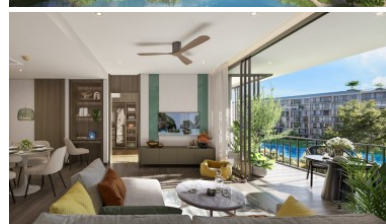

# New Upcoming Laguna Lakelands Development | Amazing Facilities!

1B-2

- 1 Bedroom
- 1 Bathroom
- 1 Living + Dining Area

Internal area : 48 sq'

External area : 6 sq'

Total area : 54 sq'

2B-2

- 2 Bedrooms
- 2 Bathrooms
- 1 Living + Dining Area

## Property Detail

Price	11,880,000 THB
Location	Bang Tao Thailand
Bedrooms	1
Bathrooms	1

Land Size	area
Building Size	54 sqm
Type	condos

---

Choose from a variety of spacious floor plans, ranging from 54 sqm to a generous 183 sqm, in configurations from one to three bedrooms. The Skypark Elara Lakelands represents a remarkable evolution in luxury living, offering top-notch finishes and ample space for your every need.

As a resident, you'll have exclusive access to our rooftop leisure facilities, including a breathtaking infinity-edge swimming pool, an expansive outdoor terrace with a barbecue area, and serene sitting spaces that overlook lush forests and tranquil lagoons.