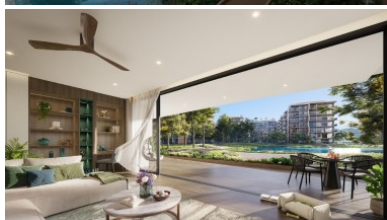

# New Upcoming Laguna Lakelands Development | Amazing Facilities!

1B-2

- 1 Bedroom
- 1 Bathroom
- 1 Living + Dining Area

Internal area : 48 sq'

External area : 6 sq'

Total area : 54 sq'

2B-2

- 2 Bedrooms
- 2 Bathrooms
- 1 Living + Dining Area

## Property Detail

Price	11,880,000 THB
Location	Bang Tao Thailand
Bedrooms	1
Bathrooms	1

Land Size	area
Building Size	54 sqm
Type	condos

---

### Discover Your Oasis at Skypark Elara Lakelands

Welcome to Skypark Elara Lakelands, where luxury meets nature in an idyllic setting. Nestled next to the Lakeview Residences, our stunning condos offer breathtaking lagoon views and embody the essence of tropical living with unparalleled convenience and style.

As a resident, you'll have exclusive access to our rooftop leisure facilities, including a breathtaking infinity-edge swimming pool, an expansive outdoor terrace with a barbecue area, and serene sitting spaces that overlook lush forests and tranquil lagoons.