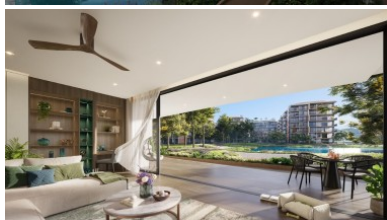

New Upcoming Laguna Lakelands Development | Amazing Facilities!

1B-2

- 1 Bedroom
- 1 Bathroom
- 1 Living + Dining Area

Internal area : 48 sq'

External area : 6 sq'

Total area : 54 sq'

2B-2

- 2 Bedrooms
- 2 Bathrooms
- 1 Living + Dining Area

Internal area : 77 sq'

External area : 11 sq'

Total area : 88 sq'

Property Detail

Price

9,120,000 THB

Location

Bang Tao Thailand

Bedrooms

1

Bathrooms

1