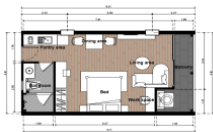

Ocean View Condos for Sale in Phuket Thailand | Great Views, Big Balcony!