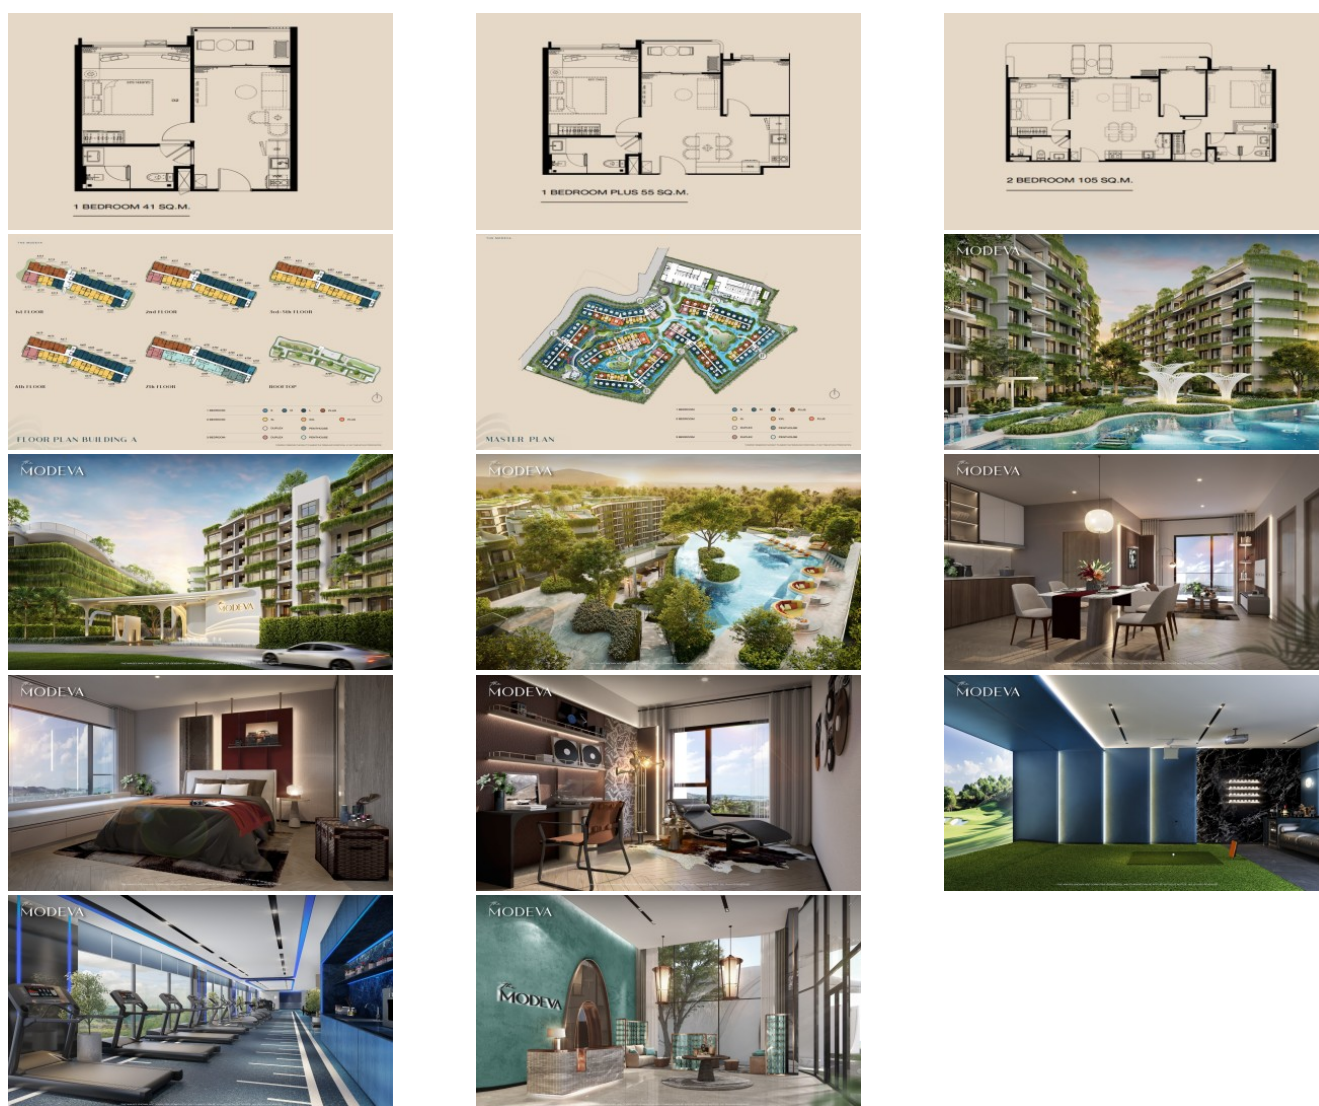

Property Detail

Price	6,672,750 THB
Location	Bang Tao Thailand
Bedrooms	1
Bathrooms	1

Land Size	area
Building Size	41 sqm
Type	condos

Description

Own a Condominium on Phuket Island, Thailand

THE MODEVA: Where Your Passions Come Together in Perfect Harmony

Why settle for one passion when you can have them all? Welcome to **The Modeva**, an exclusive sanctuary by the beach where every desire seamlessly intertwines. Whether you crave the luxury of private living, the excitement of vibrant nightlife, or the rejuvenating escape of world-class facilities, **The Modeva** offers it all. Live without compromise and embrace every mood in your perfect getaway.

Inspired by the timeless beauty and calming energy of the ocean, **The Modeva's** design flows effortlessly like a wave, inviting you to experience a sense of serenity and fluidity at every turn. Soft curves and organic forms mirror the gentle movement of the sea, creating a tranquil retreat that is as much a part of nature as it is a sanctuary for your soul.

Each space feels like an underwater journey, a discovery of beauty and tranquility. Rich, organic textures and materials echo the depths of the ocean, while expansive, airy interiors capture the vastness of the sea. Every step through this remarkable space reveals something new, connecting you to nature's most calming and powerful force—the ocean itself.