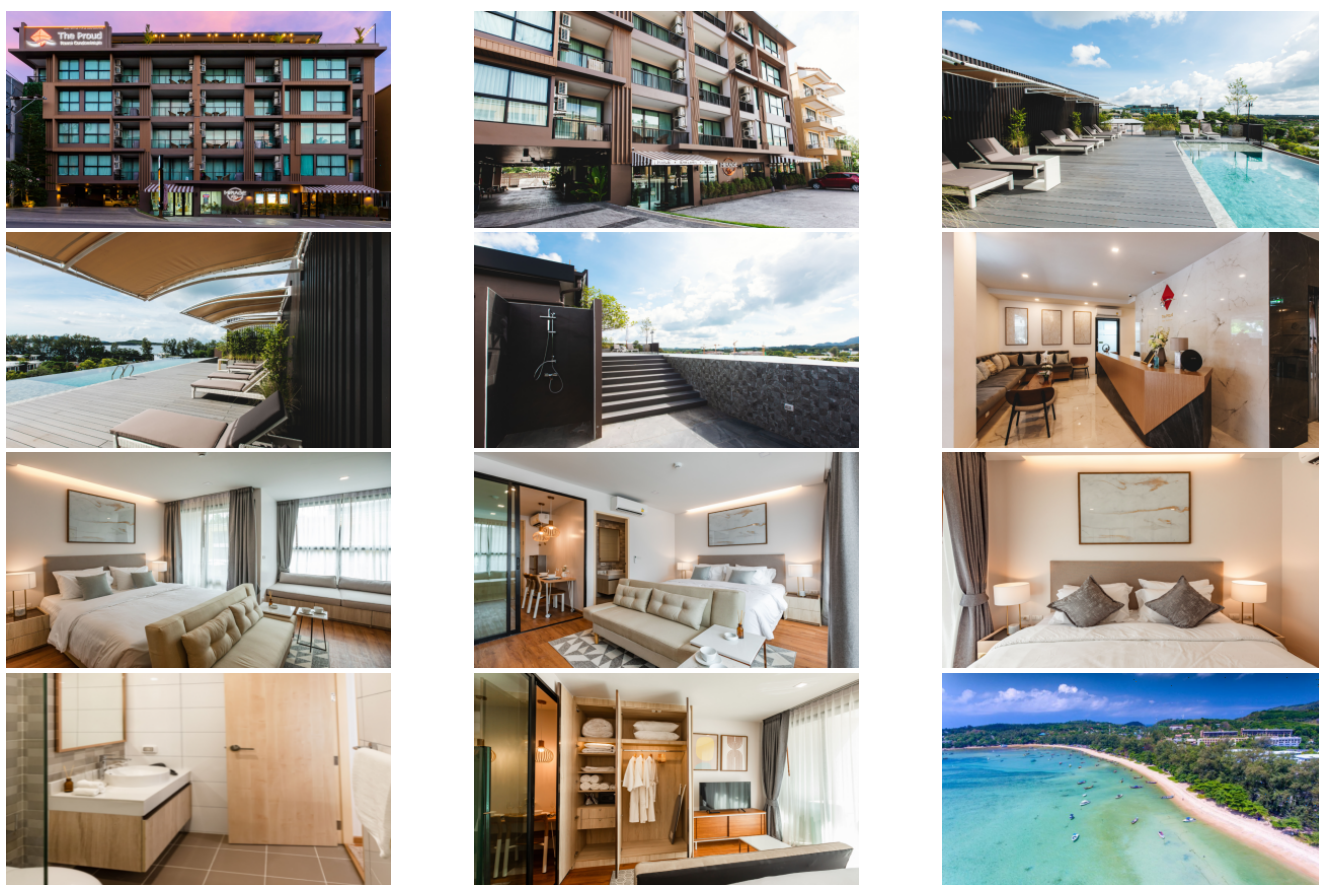

ON SALE

**FIND YOUR
HAPPY PLACE**

PHUKET
THAILAND

Contact Us:
+66 93 606 0906
info@phuketrealtor.com

Property Detail

Price	7,394,560 THB
Location	Rawai Thailand
Bedrooms	2
Bathrooms	2

Land Size	area
Building Size	70 sqm
Type	condos

Description

Phuket Apartments for Sale

Welcome to this newly constructed development, ideally situated within walking distance to the beach. Prepare to be impressed by the meticulous attention to detail and the use of the highest quality materials, including granite ceramics and mosaic finishing. Every element has been carefully selected to create a luxurious and stylish living environment.

This development boasts a wide range of facilities that cater to your every need. Whether you're seeking relaxation or recreation, you'll find everything you desire within reach. Indulge in the stunning sunsets from the nearby Promthep Cape viewpoint, a renowned attraction in the area. Additionally, the neighboring Nai Harn beach, known for its breathtaking beauty, is just a stone's throw away.

Within this Rawai boutique two-bedroom condominium unit, you'll find a haven of comfort and uniqueness. Immerse yourself in the modern living space, where contemporary design meets convenience. Whether you choose to reside in this unit or capitalize on its rental potential, you can expect good returns and appreciation.