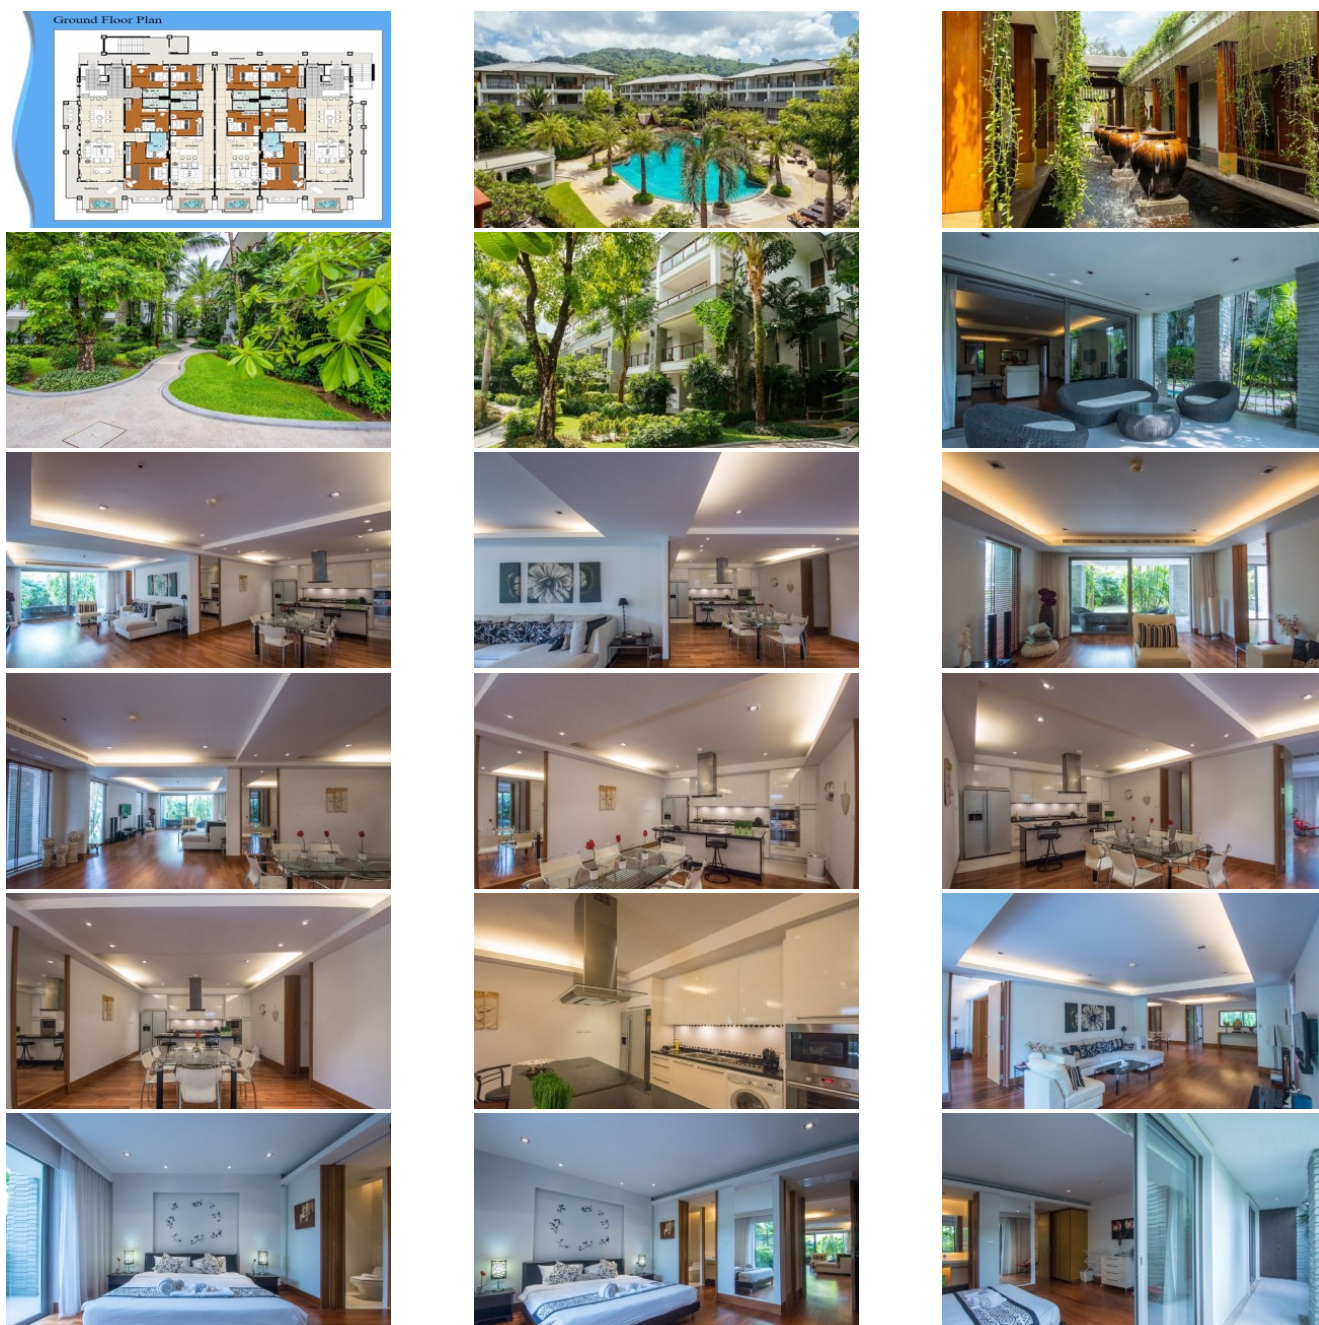

Property Detail

Price	17,900,000 THB
Location	Nai Thon Thailand
Bedrooms	3
Bathrooms	3
Land Size	area
Building Size	220 sqm
Type	condos

Description

Phuket Beach Condominium

Prepare to be captivated by the exquisite Pearl of Nai Thon, an extraordinary beachfront condominium boasting three bedrooms and an expansive 220 square meters of pure opulence, spanning the ground floor with gardens. Immerse yourself in an atmosphere of elegance and comfort, as every detail has been meticulously designed to create a haven of luxury.

balcony, allowing you to revel in the breathtaking views that surround you.

Just a short distance from this remarkable condominium lies the idyllic Nai Thon beach, with its crystal-clear waters and pristine sands that squeak beneath your feet. Indulge in the tranquil beauty of this coastal paradise, embracing the serenity it offers. Additionally, a myriad of local restaurants serving mouthwatering Thai cuisine and world-class golf courses are within easy reach, ensuring an abundance of leisure activities to delight in. Phuket International Airport is conveniently located only 10 and 20 minutes away, guaranteeing seamless travel connections.

At the Pearl of Nai Thon, we have gone above and beyond to create an exceptional ownership experience. Revel in modern amenities and luxurious extras, meticulously curated to provide both comfort and chic sophistication. Each room is equipped with AC units and ceiling fans, ensuring your utmost comfort. Stay connected with Wi-Fi throughout the entire complex, with a separate router dedicated to the suites, allowing you to effortlessly stay in touch with the world.