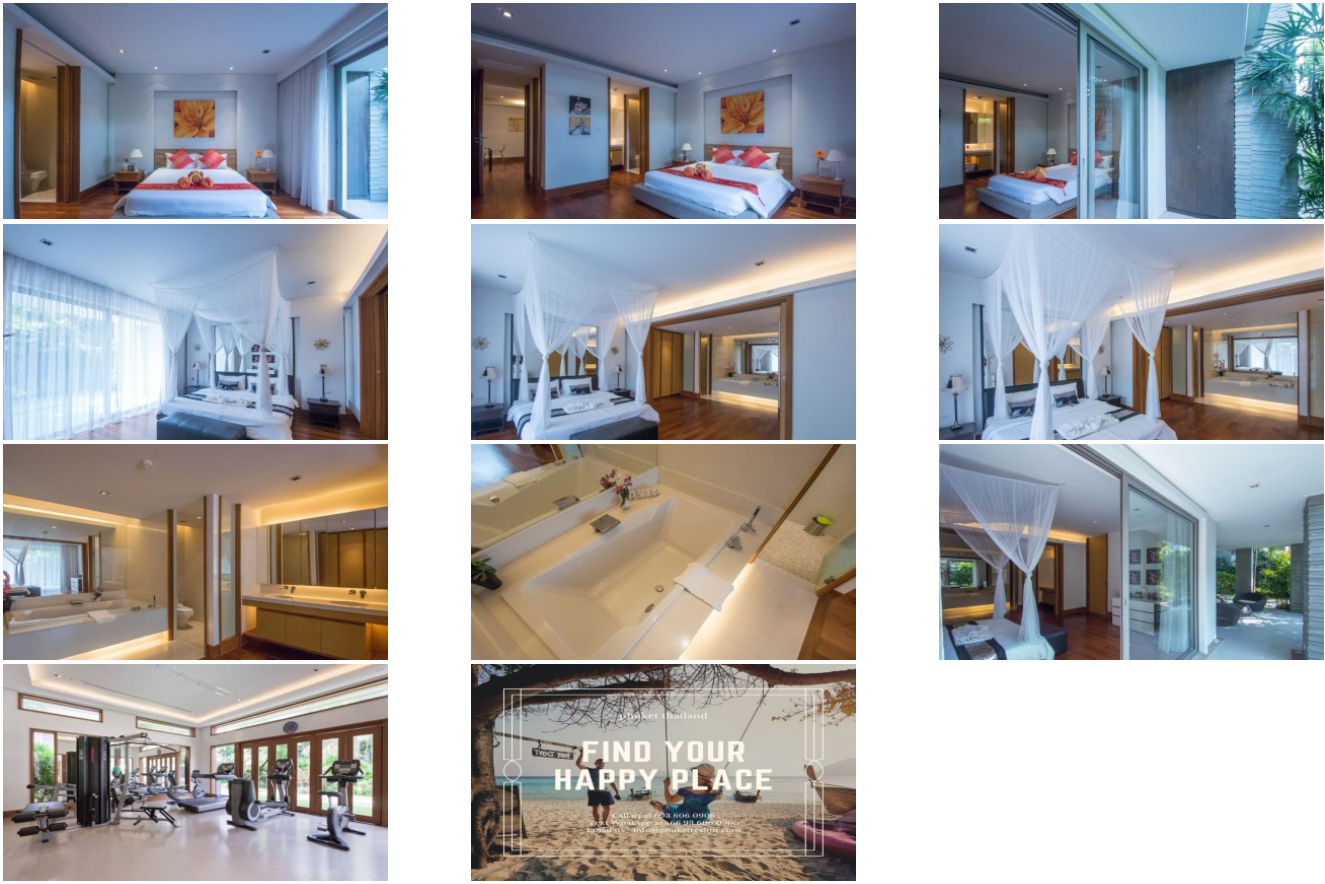

Property Detail

Price	17,900,000 THB
Location	Nai Thon Thailand
Bedrooms	3
Bathrooms	3
Land Size	area
Building Size	220 sqm
Type	condos

Description

Phuket Beach Condominium

Prepare to be captivated by the exquisite Pearl of Nai Thon, an extraordinary beachfront condominium boasting three bedrooms and an expansive 220 square meters of pure opulence, spanning the ground floor with gardens. Immerse yourself in an atmosphere of elegance and comfort, as every detail has been meticulously designed to create a haven of luxury.

Indulge in the sheer splendor of the master bedroom, where fitted wardrobes, a dressing area, and an open en-suite await. Pamper yourself in the en-suite, featuring double basins, mirrored storage, and a double bath with closing privacy doors. The sliding glass doors lead you to a glass-bordered