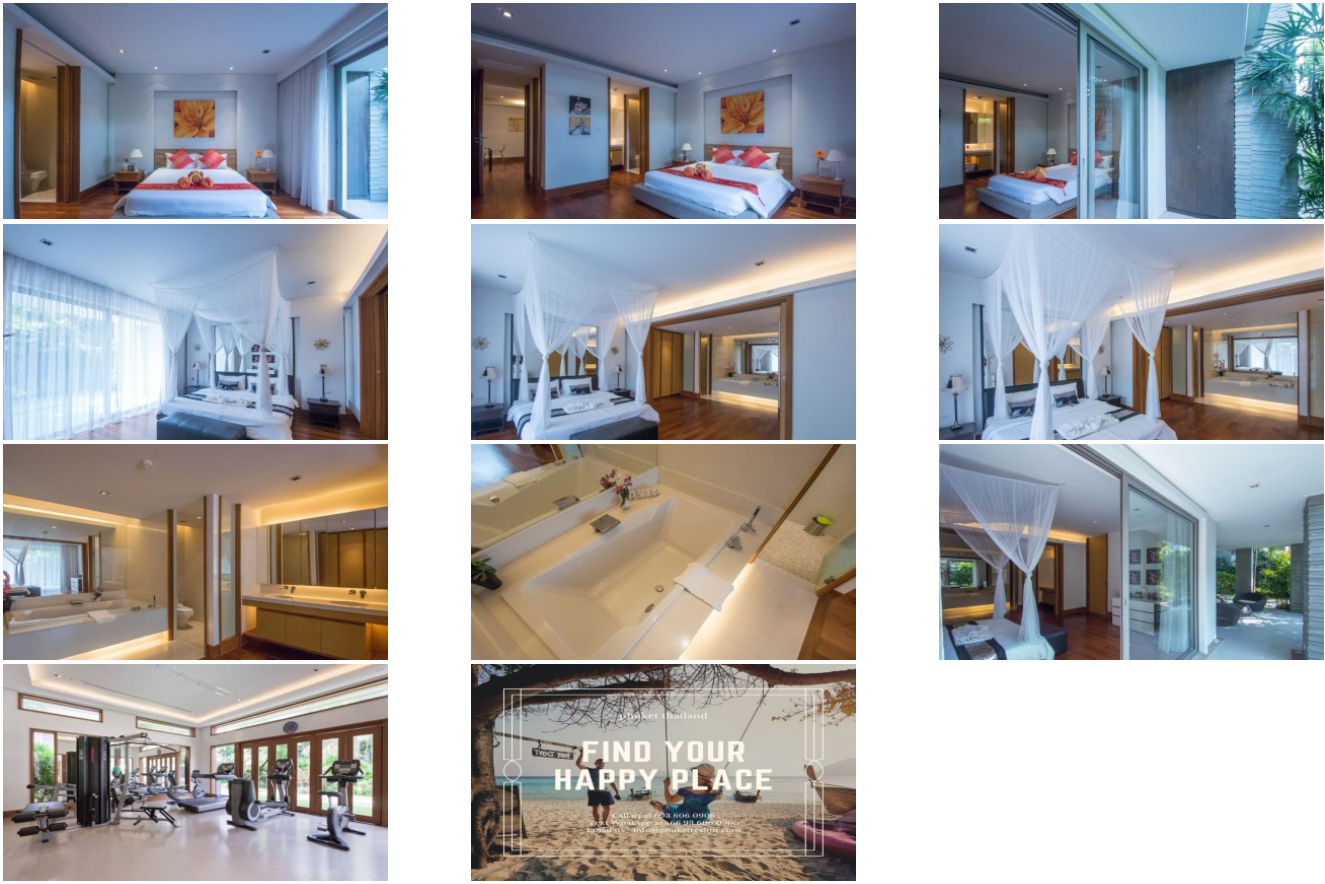

Property Detail

Price	17,900,000 THB
Location	Nai Thon Thailand
Bedrooms	3
Bathrooms	3
Land Size	area
Building Size	220 sqm
Type	condos

Description

Phuket Beach Condominium

Prepare to be captivated by the exquisite Pearl of Nai Thon, an extraordinary beachfront condominium boasting three bedrooms and an expansive 220 square meters of pure opulence, spanning the ground floor with gardens. Immerse yourself in an atmosphere of elegance and comfort, as every detail has been meticulously designed to create a haven of luxury.

Indulge in the sheer splendor of the master bedroom, where fitted wardrobes, a dressing area, and an open en-suite await. Pamper yourself in the en-suite, featuring double basins, mirrored storage, and a double bath with closing privacy doors. The sliding glass doors lead you to a glass-bordered

At the Pearl of Nai Thon, we have gone above and beyond to create an exceptional ownership experience. Revel in modern amenities and luxurious extras, meticulously curated to provide both comfort and chic sophistication. Each room is equipped with AC units and ceiling fans, ensuring your utmost comfort. Stay connected with Wi-Fi throughout the entire complex, with a separate router dedicated to the suites, allowing you to effortlessly stay in touch with the world.

Embark on the ultimate beachfront getaway at the Pearl of Nai Thon, where luxury knows no bounds. We invite you to immerse yourself in the epitome of refined living, where every detail has been thoughtfully crafted to surpass your expectations.