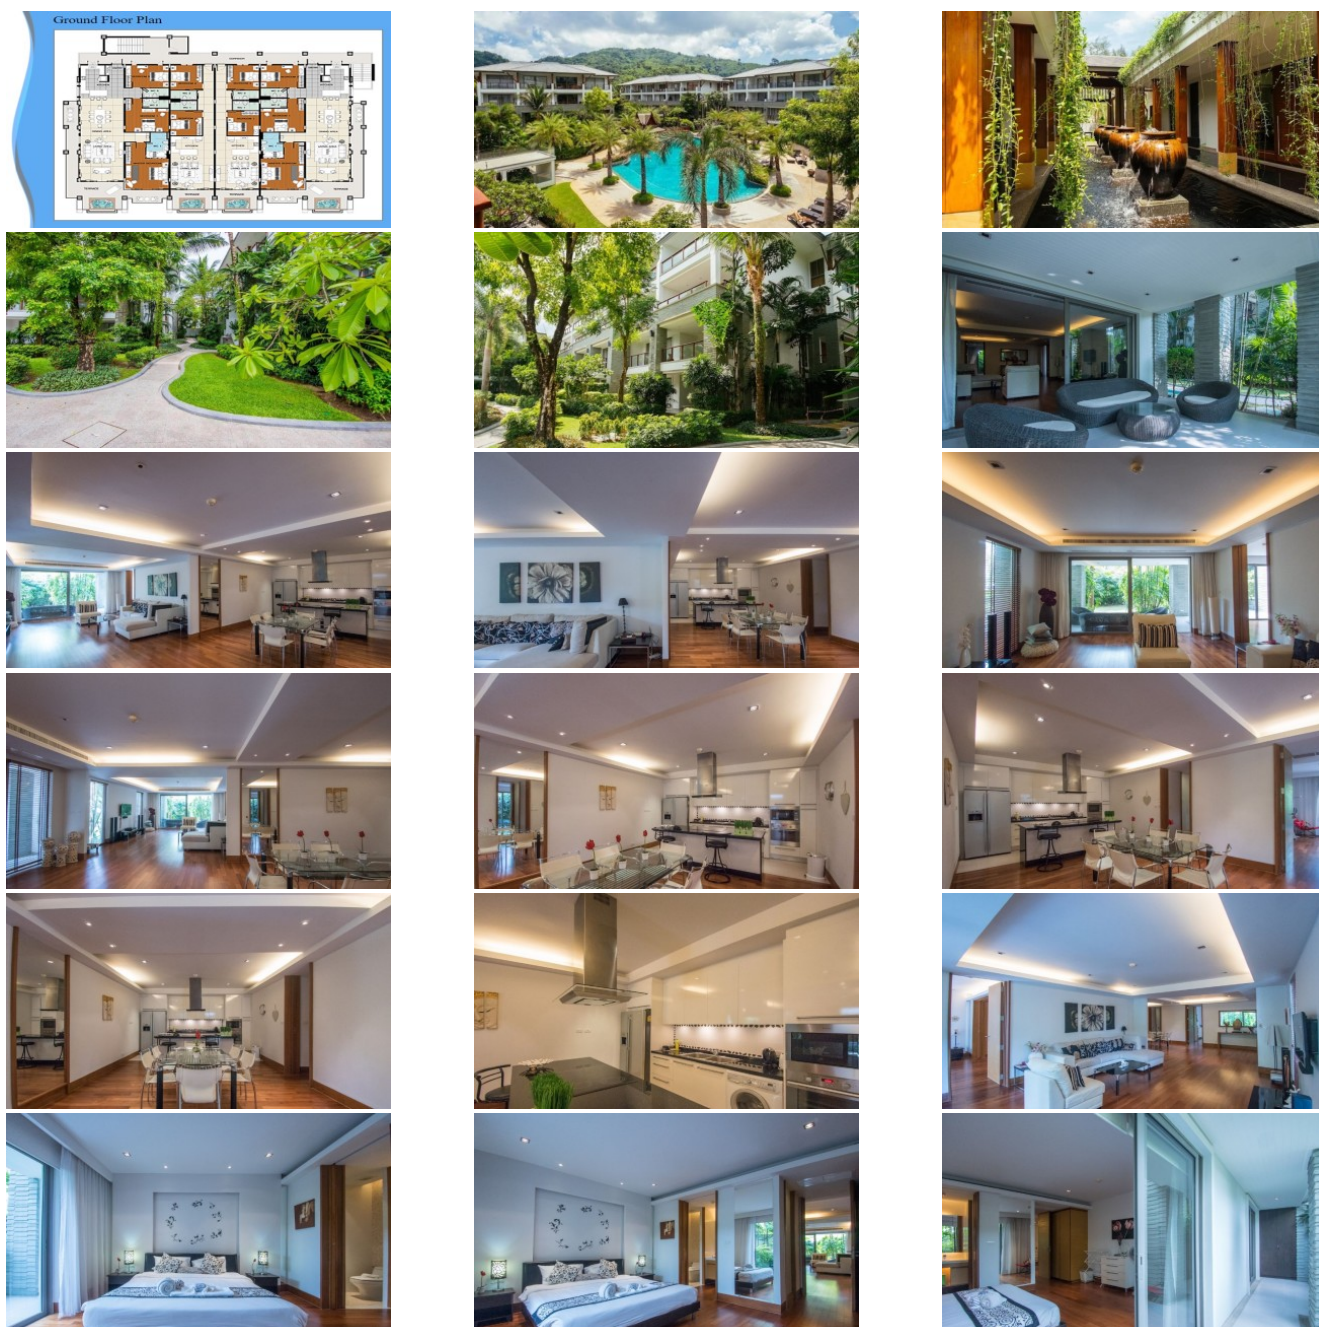

Phuket Beach Condominium | Pearl of Nai Thon | ReSale Unit