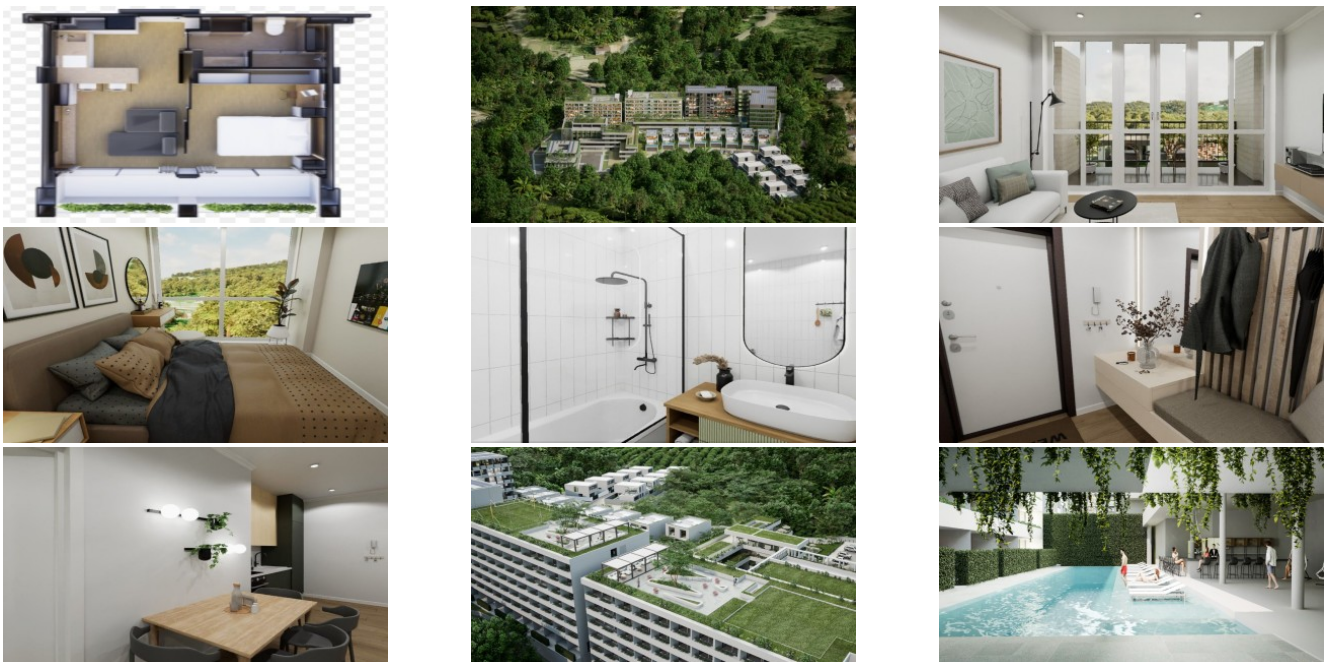

## Property Detail

Price	5,112,000 THB
Location	Layan Thailand
Bedrooms	1
Bathrooms	1
Land Size	area
Building Size	36 sqm
Type	condos

## Phuket Condo for Sale with Cutting-Edge Tech

Discover the epitome of luxurious living at The Momentum—a meticulously crafted haven that caters to your every need. Whether you seek the privacy of a villa, the spacious comfort of a long-term living apartment, or an investment property poised for remarkable returns, your desires find fulfillment here.

Invest wisely in your future goals with Serene Condo Layan, a condominium designed for short-term occupancy, ensuring maximum returns on your investment. This project stands out for its innovative use of transformable furniture and cutting-edge technologies, making it a sought-after destination for tourists and a reliable asset for owners.

Reside in spaces that go beyond the ordinary—spaces that enhance your lifestyle. The Wellness Hub invites you to exercise and unwind, offering a perfect balance for a fulfilling day. Whether you choose to pamper yourself at the spa or partake in invigorating activities, this hub is designed to cater to your holistic well-being.