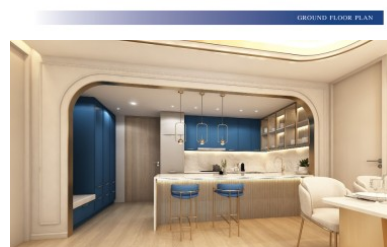

Property Detail

Price	6,510,000 THB
Location	Bang Tao Thailand
Bedrooms	1
Bathrooms	1
Land Size	area
Building Size	47 sqm
Type	condos

Description

Phuket Condominium

Transform every moment into a meaningful experience within the expansive allure of luxurious space. Our thoughtfully designed layouts foster an environment that enriches life, encourages self-expression, and celebrates true design excellence.