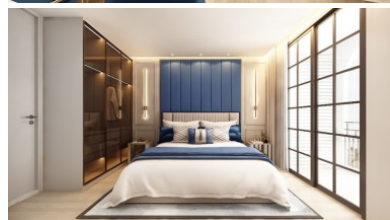

Property Detail

Price	6,510,000 THB
Location	Bang Tao Thailand
Bedrooms	1
Bathrooms	1
Land Size	area
Building Size	47 sqm
Type	condos

Description

Phuket Condominium

Transform every moment into a meaningful experience within the expansive allure of luxurious space. Our thoughtfully designed layouts foster an environment that enriches life, encourages self-expression, and celebrates true design excellence.

Experience tranquility and security at the highest standard with Element, embodying an enduring entrepreneurial spirit and a harmonious living that enhances wealth, health, and happiness for a lifetime of balance. Crafted for well-spent moments, this expandable home grows with you, offering a luxurious and compelling lifestyle with unmatched privacy in a thriving economic district—a genuine investment in the true value of happiness.

Live at Element, where every day feels like a tropical resort, blending the serenity of resort living with the convenience of Bang Tao's vibrant beachside life. Bang Tao beach, stretching approximately 6 km, stands as one of Phuket's longest and most coveted beaches, offering a blend of lively activities amidst tranquil surroundings. Discover the allure of attractions like the Blur Tree Waterpark, Boat Avenue, various beach clubs, and the vibrant Choeng Thale, a colorful local Buddhist temple.

Discover a genuine sense of comfort at Element, where coziness permeates every corner, providing each resident with the freedom of space and movement. Guided by principles of simplicity, honesty, and purity, Element's home design inspires freedom of expression in both classic and contemporary living. Enjoy the convenience of proximity to main roads, schools, cafes, shopping centers, supermarkets, and beaches, all while relishing the luxury of sunset views every evening.