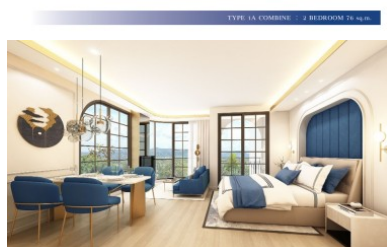

Property Detail

Price	6,510,000 THB
Location	Bang Tao Thailand
Bedrooms	1
Bathrooms	1
Land Size	area
Building Size	47 sqm
Type	condos

Description

Phuket Condominium

Transform every moment into a meaningful experience within the expansive allure of luxurious space. Our thoughtfully designed layouts foster an environment that enriches life, encourages self-expression, and celebrates true design excellence.

Experience tranquility and security at the highest standard with Element, embodying an enduring entrepreneurial spirit and a harmonious living that enhances wealth, health, and happiness for a lifetime of balance. Crafted for well-spent moments, this expandable home grows with you, offering a luxurious and compelling lifestyle with unmatched privacy in a thriving economic district—a genuine investment in the true value of happiness.

Live at Element, where every day feels like a tropical resort, blending the serenity of resort living with the convenience of Bang Tao's vibrant beachside life. Bang Tao beach, stretching approximately 6 km, stands as one of Phuket's longest and most coveted beaches, offering a blend of lively activities amidst tranquil surroundings. Discover the allure of attractions like the Blur Tree Waterpark, Boat Avenue, various beach clubs, and the vibrant Choeng Thale, a colorful local Buddhist temple.

Discover a genuine sense of comfort at Element, where coziness permeates every corner, providing each resident with the freedom of space and movement. Guided by principles of simplicity, honesty, and purity, Element's home design inspires freedom of expression in both classic and contemporary living. Enjoy the convenience of proximity to main roads, schools, cafes, shopping centers, supermarkets, and beaches, all while relishing the luxury of sunset views every evening.