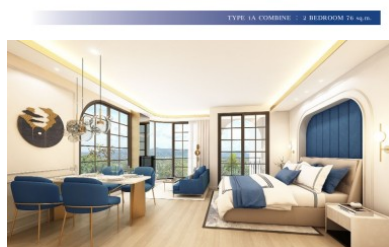

Property Detail

Price	6,510,000 THB
Location	Bang Tao Thailand
Bedrooms	1
Bathrooms	1
Land Size	area
Building Size	47 sqm
Type	condos

Description

Phuket Condominium

Transform every moment into a meaningful experience within the expansive allure of luxurious space. Our thoughtfully designed layouts foster an environment that enriches life, encourages self-expression, and celebrates true design excellence.

Experience tranquility and security at the highest standard with Element, embodying an enduring entrepreneurial spirit and a harmonious living that enhances wealth, health, and happiness for a lifetime of balance. Crafted for well-spent moments, this expandable home grows with you, offering a luxurious and compelling lifestyle with unmatched privacy in a thriving economic district—a genuine investment in the true value of happiness.

Live at Element, where every day feels like a tropical resort, blending the serenity of resort living with the convenience of Bang Tao's vibrant beachside life. Bang Tao beach, stretching approximately 6 km, stands as one of Phuket's longest and most coveted beaches, offering a blend of lively activities amidst tranquil surroundings. Discover the allure of attractions like the Blur Tree Waterpark, Boat Avenue, various beach clubs, and the vibrant Choeng Thale, a colorful local Buddhist temple.

Discover a genuine sense of comfort at Element, where coziness permeates every corner, providing each resident with the freedom of space and movement. Guided by principles of simplicity, honesty, and purity, Element's home design inspires freedom of expression in both classic and contemporary living. Enjoy the convenience of proximity to main roads, schools, cafes, shopping centers, supermarkets, and beaches, all while relishing the luxury of sunset views every evening.