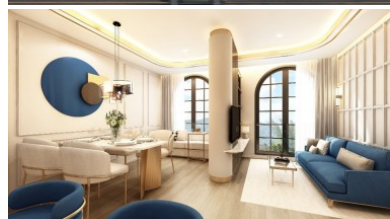

Property Detail

Price	6,510,000 THB
Location	Bang Tao Thailand
Bedrooms	1
Bathrooms	1
Land Size	area
Building Size	47 sqm
Type	condos

Description

Phuket Condominium

Transform every moment into a meaningful experience within the expansive allure of luxurious space. Our thoughtfully designed layouts foster an environment that enriches life, encourages self-expression, and celebrates true design excellence.

Experience tranquility and security at the highest standard with Element, embodying an enduring entrepreneurial spirit and a harmonious living that enhances wealth, health, and happiness for a lifetime of balance. Crafted for well-spent moments, this expandable home grows with you, offering a luxurious and compelling lifestyle with unmatched privacy in a thriving economic district—a genuine investment in the true value of happiness.

Live at Element, where every day feels like a tropical resort, blending the serenity of resort living with the convenience of Bang Tao's vibrant beachside life. Bang Tao beach, stretching approximately 6 km, stands as one of Phuket's longest and most coveted beaches, offering a blend of lively activities amidst tranquil surroundings. Discover the allure of attractions like the Blur Tree Waterpark, Boat Avenue, various beach clubs, and the vibrant Choeng Thale, a colorful local Buddhist temple.

Discover a genuine sense of comfort at Element, where coziness permeates every corner, providing each resident with the freedom of space and movement. Guided by principles of simplicity, honesty, and purity, Element's home design inspires freedom of expression in both classic and contemporary living. Enjoy the convenience of proximity to main roads, schools, cafes, shopping centers, supermarkets, and beaches, all while relishing the luxury of sunset views every evening.