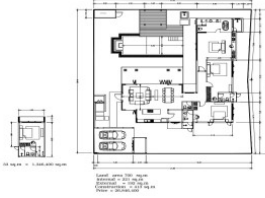

Property Detail

Price	18,988,000 THB
Location	Bang Tao Thailand
Bedrooms	3
Bathrooms	4
Land Size	442 area
Building Size	320 sqm
Type	villa

Description

Phuket Houses for Sale by Botanica

Discover the exceptional Phuket houses for sale in the new phase (8) of Botanica, located right next to the proposed Golf course by Boat Pattana.