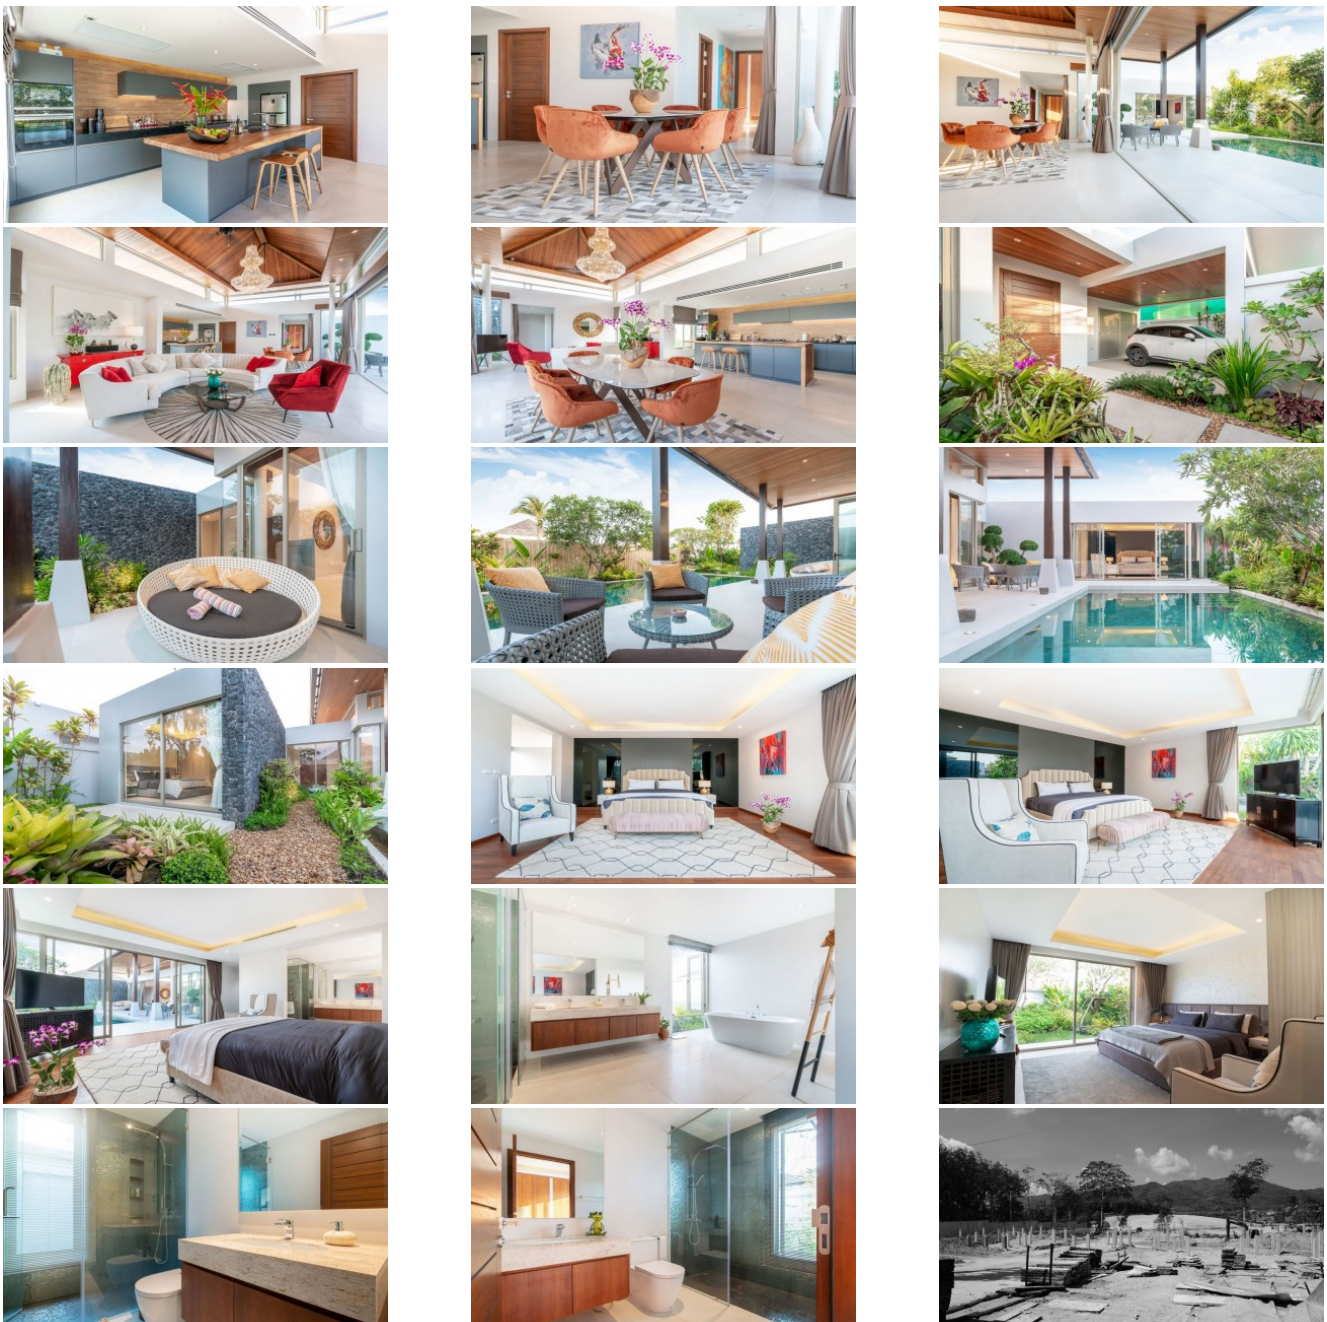

Phuket Houses for Sale by Botanica | Quality Builder | Phase 8