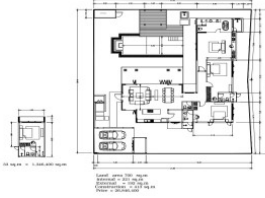

Property Detail

Price	18,988,000 THB
Location	Bang Tao Thailand
Bedrooms	3
Bathrooms	4
Land Size	442 area
Building Size	320 sqm
Type	villa

Description

Phuket Houses for Sale by Botanica

Discover the exceptional Phuket houses for sale in the new phase (8) of Botanica, located right next to the proposed Golf course by Boat Pattana.

These three and four-bedroom private pool villas in Botanica are meticulously designed by AAP Architecture, bringing over twelve years of experience to create stunning homes.

Each villa is centered around a natural stone-tiled swimming pool, creating a captivating focal point. The open floorplan is enhanced by a vaulted, teak wood ceiling and concertina glass doors that provide an abundance of natural light and a seamless connection to the outdoors.

These homes exude elegance and sophistication, with grand tile flooring in the front room that seamlessly extends to the terrace, blurring the lines between indoor and outdoor living.

Botanica Phase 8 will comprise 14 exquisite homes, offering a limited opportunity to own a piece of this prestigious development.

Take a virtual tour through the photos of the show unit or watch the video showcasing the newest phase of Botanica, known as FORESTA.

Don't miss the chance to explore these remarkable Phuket houses for sale in Botanica's latest phase.

Contact us to arrange a viewing and witness the exceptional craftsmanship and design firsthand.