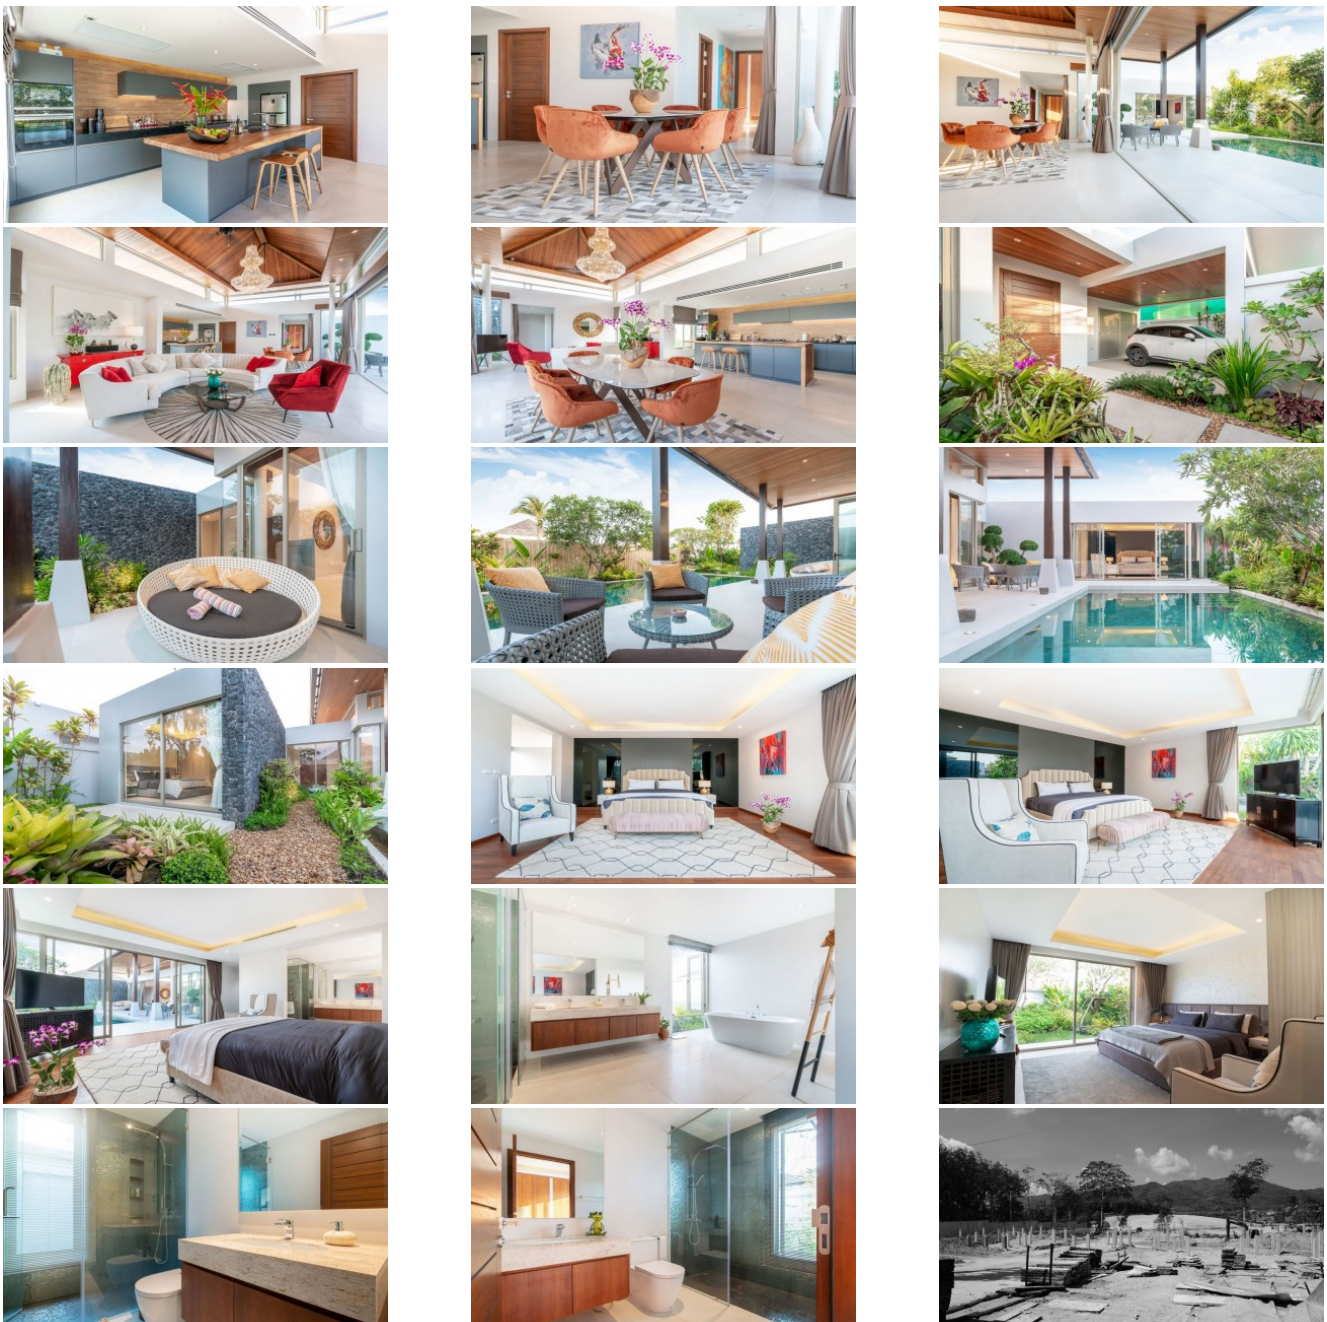

Property Detail

Price	18,988,000 THB
Location	Bang Tao Thailand
Bedrooms	3
Bathrooms	4
Land Size	442 area
Building Size	320 sqm
Type	villa

Description

Phuket Houses for Sale by Botanica

Discover the exceptional Phuket houses for sale in the new phase (8) of Botanica, located right next to the proposed Golf course by Boat Pattana.

These three and four-bedroom private pool villas in Botanica are meticulously designed by AAP Architecture, bringing over twelve years of experience to create stunning homes.

Each villa is centered around a natural stone-tiled swimming pool, creating a captivating focal point. The open floorplan is enhanced by a vaulted, teak wood ceiling and concertina glass doors that provide an abundance of natural light and a seamless connection to the outdoors.

These homes exude elegance and sophistication, with grand tile flooring in the front room that seamlessly extends to the terrace, blurring the lines between indoor and outdoor living.

Botanica Phase 8 will comprise 14 exquisite homes, offering a limited opportunity to own a piece of this prestigious development.