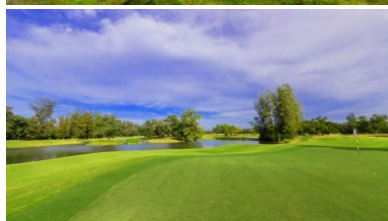

Property Detail

Price	265,320,000 THB
Location	Bang Tao Thailand
Bedrooms	
Bathrooms	0
Land Size	35376 area
Building Size	sqm
Type	land

Description

Phuket Land Plot

This Bang Tao beach Phuket land plot is located 450m from the beach. Bang Tao is a large open bay and one of Phuket's longest beaches.

Most of this area is occupied by the Laguna Phuket complex, massive resort development, and a community of resorts, pool villas, condominiums, with a world-class golf course.

There are plenty of facilities available in this area and in nearby Cherng Talay.

This is one of the fastest growing areas in Thailand.

This Bang Tao beach plot for sale is flat and requires some landfill but has 120 meters of road frontage for easy access.

This Phuket land plot has a total area of 22.1 Rai