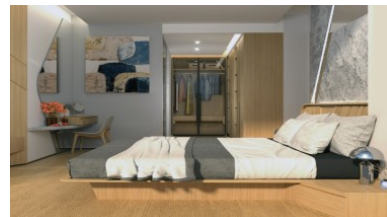

## Property Detail

Price	16,976,575 THB
Location	Bang Tao Thailand
Bedrooms	2
Bathrooms	2

Land Size	area
Building Size	88 sqm
Type	condos

---

Seamlessly blending stylish design, indoor-outdoor living, and enticing ownership options, these apartments are the epitome of sophistication. Seize the opportunity for a refined and comfortable living experience in the heart of Phuket. Elevate your lifestyle – Botanica Hythe awaits. Enquire now and claim your place in this exclusive retreat!