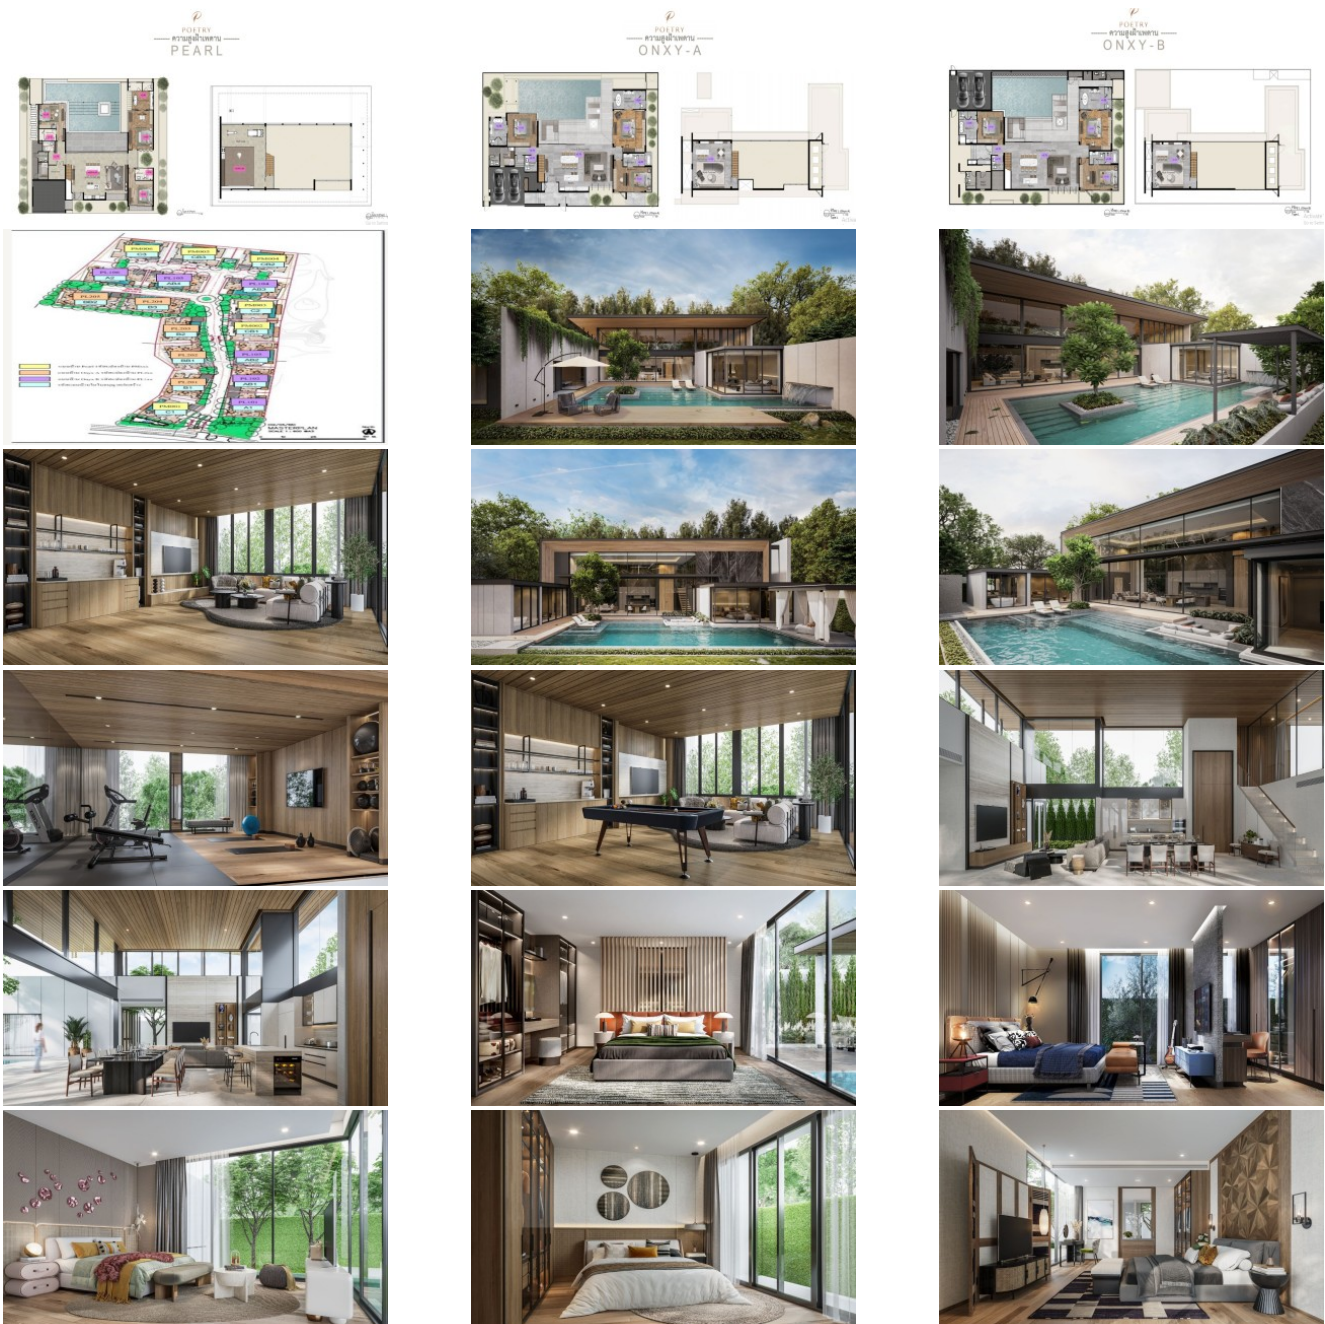

## Property Detail

---

|               |                   |
|---------------|-------------------|
| Price         | 59,149,000 THB    |
| Location      | Bang Tao Thailand |
| Bedrooms      | 3                 |
| Bathrooms     | 5                 |
| Land Size     | 758 area          |
| Building Size | 529 sqm           |
| Type          | villa             |

#### Discover the Magic of Phuket with Poetry Villas

Experience the enchantment of Phuket, where every moment is infused with charm and breathtaking beauty. Poetry Villas is an exclusive and intimate development, featuring only 17 luxurious villas. Starting at just 56 million THB, each villa offers a spacious living area of at least 528 sqm—providing the best value per square meter for a truly remarkable investment.

#### A Design to Suit Every Taste

Poetry Villas presents two distinct design concepts: the sophisticated **Onyx** and the elegant **Pearl**. Both designs offer a unique take on modern luxury, giving you the opportunity to choose the perfect home that aligns with your style. Crafted with the utmost attention to detail, these villas blend ultimate comfort with refined elegance.

#### A Home That Feels Like Paradise

Designed to integrate seamlessly with the natural beauty of Phuket, each villa features large windows, expansive living areas, and natural materials that invite the outdoors in, creating an atmosphere of tranquility. Whether you're relaxing at home or entertaining guests, every corner of your villa is a serene retreat.