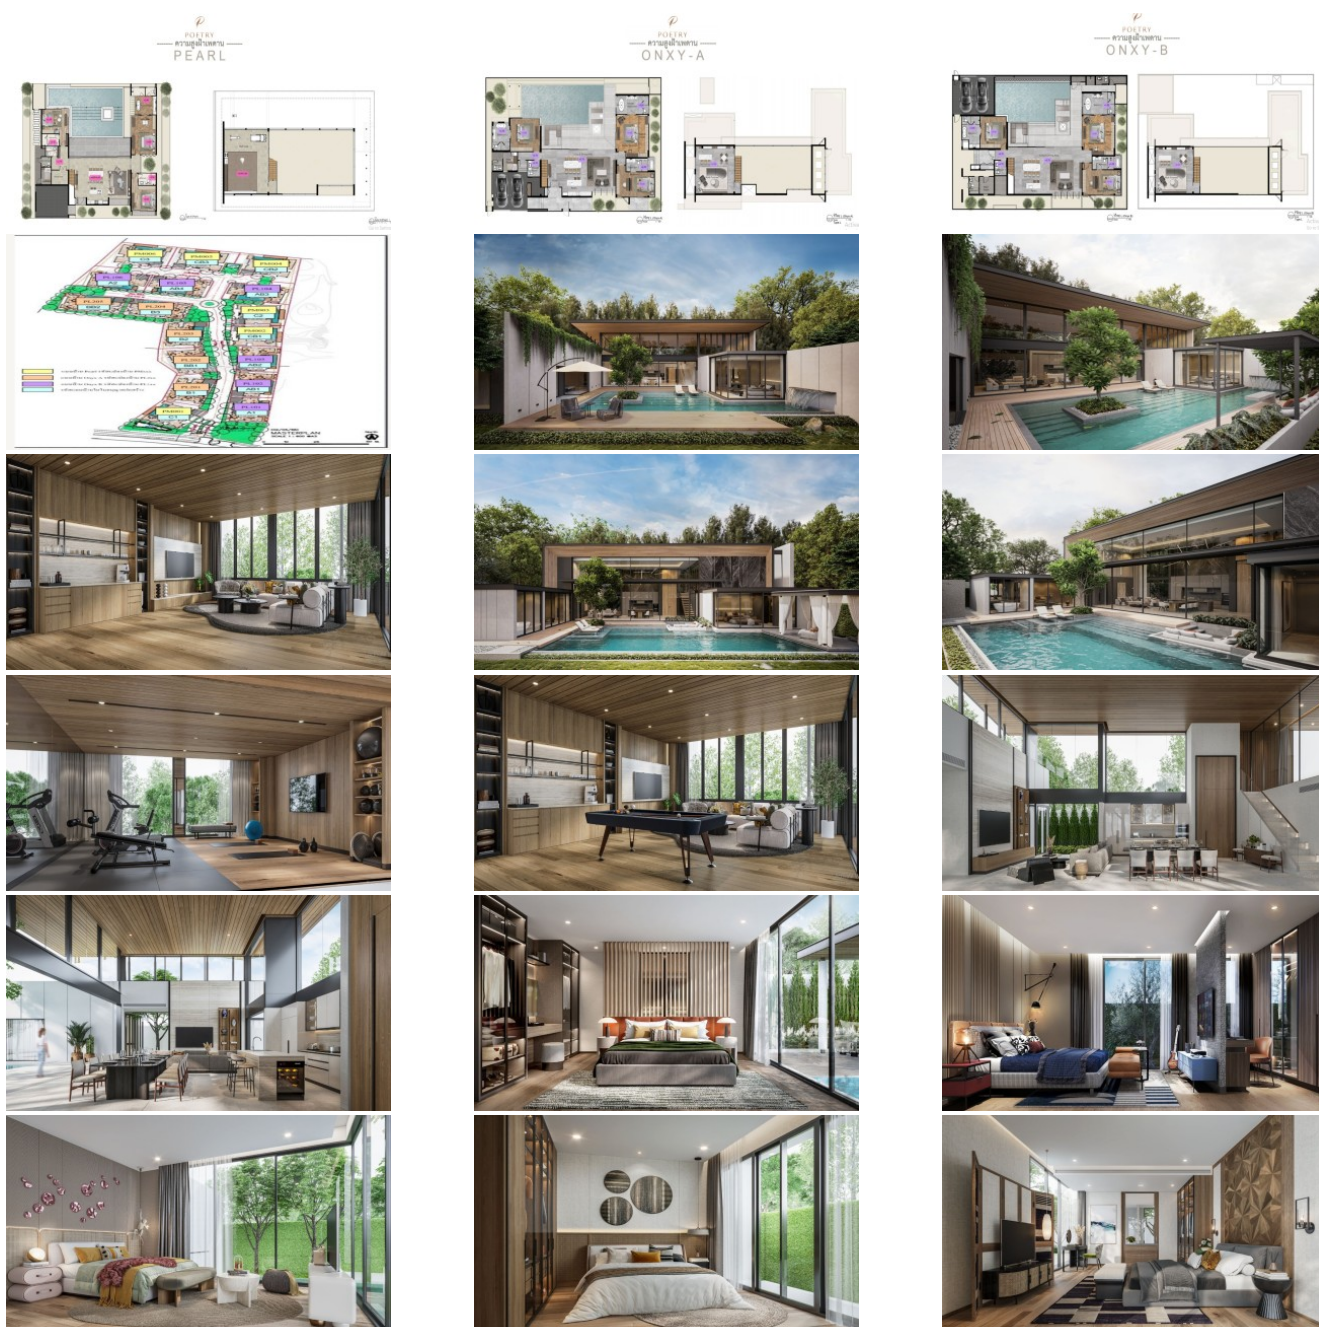

Property Detail

Price	65,799,000 THB
Location	Bang Tao Thailand
Bedrooms	3
Bathrooms	3
Land Size	802 area
Building Size	529 sqm
Type	villa

Description

Phuket Luxury Pool Villas for Sale

Discover the Magic of Phuket with Poetry Villas

Experience the enchantment of Phuket, where every moment is infused with charm and breathtaking beauty. Poetry Villas is an exclusive and intimate development, featuring only 17 luxurious villas. Starting at just 56 million THB, each villa offers a spacious living area of at least 528 sqm—providing the best value per square meter for a truly remarkable investment.

A Design to Suit Every Taste

Poetry Villas presents two distinct design concepts: the sophisticated **Onyx** and the elegant **Pearl**. Both designs offer a unique take on modern luxury, giving you the opportunity to choose the perfect home that aligns with your style. Crafted with the utmost attention to detail, these villas blend ultimate comfort with refined elegance.

A Home That Feels Like Paradise

Designed to integrate seamlessly with the natural beauty of Phuket, each villa features large windows, expansive living areas, and natural materials that invite the outdoors in, creating an atmosphere of tranquility. Whether you're relaxing at home or entertaining guests, every corner of your villa is a serene retreat.