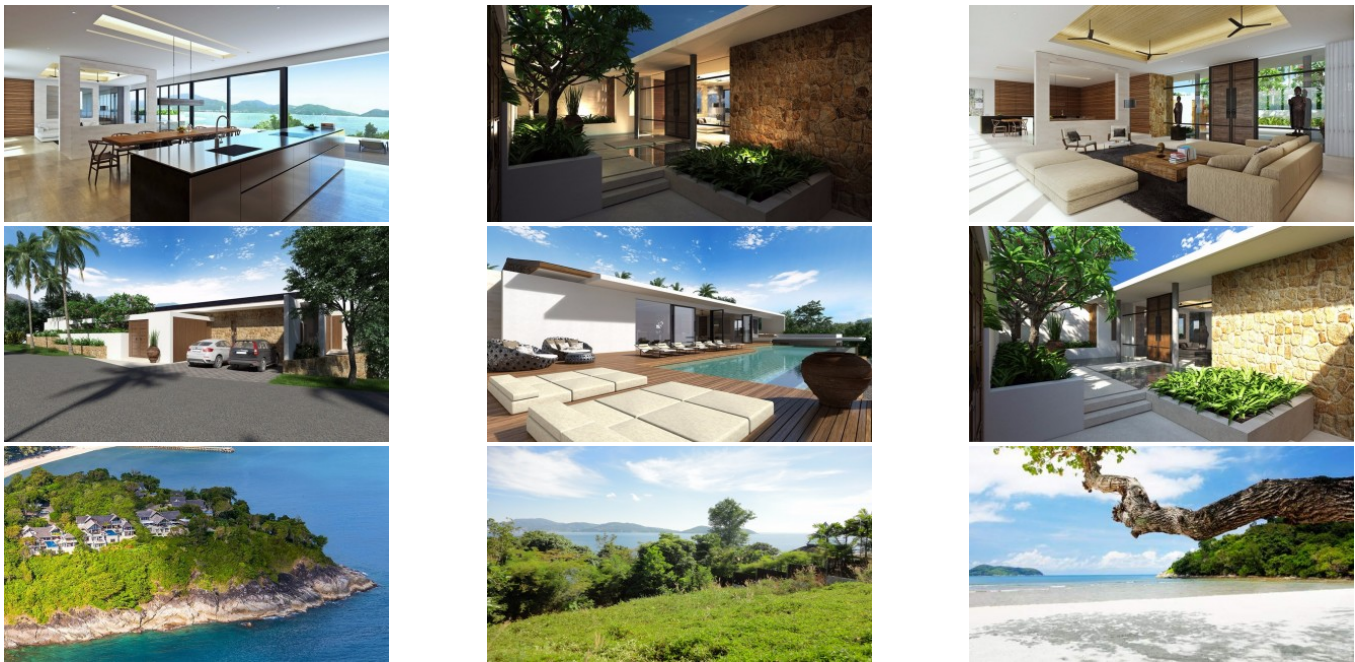

Property Detail

Price	75,000,000 THB
Location	Patong Thailand
Bedrooms	3
Bathrooms	4
Land Size	1205 area
Building Size	1000 sqm
Type	villa

Description

Phuket Luxury Villa for sale

This will be a custom home designed by world-renowned Gary Fell and built out to buyers' specifications. Currently under construction at the time of writing.

This sea view home is located in the Samsara Estate overlooking Patong bay. This gated estate has direct walking access to Thavorn beach.

This estate is on Chanote title deeds and is in a "Leasehold with a share of Freehold" ownership structure for the safety of all foreign owners.

This Phuket luxury villa for sale will be priced at 75M for 3 bedrooms and 4 bathrooms. An additional floor can be built out to buyers specifications adding an additional 3-4 rooms plus bathrooms at a cost of between 15-20M.

The architecture plans are from multi-award-winning architect **Gary Fell** who was educated in London at UCL's prestigious Bartlett School of Architecture and the founder of [GFAB](#).

Other features include a Jacuzzi, outdoor shower, BBQ, security system, 2 car garage plus additional parking, and plenty of storage.