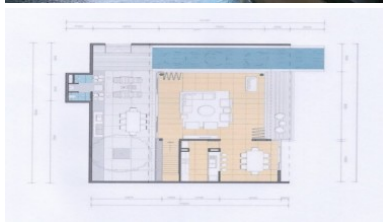

## Property Detail

Price	32,000,000 THB
Location	Kata/Karon Thailand
Bedrooms	3
Bathrooms	4
Land Size	area
Building Size	410 sqm
Type	condos