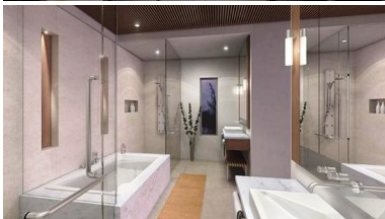

Phuket Sea View Condominium | Kata Heights | Desirable Location!

Property Detail

Price	32,000,000 THB
Location	Kata/Karon Thailand
Bedrooms	3
Bathrooms	4
Land Size	area
Building Size	410 sqm
Type	condos