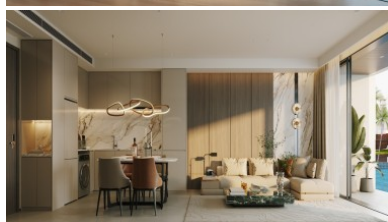

Phuket Sea View Condos | Ayana Heights Layan Beach | Early Bird Prices!

TYPE-A
Total 57.50sqm

TYPE-B1
Total 64.50sqm

TYPE-B2
Total 57.50sqm

TYPE-C
Total 57.50sqm

TYPE-D
Total 64.50sqm