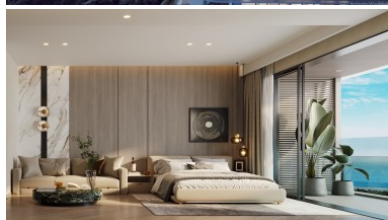

# Phuket Sea View Condos | Ayana Heights Layan Beach | Early Bird Prices!

TYPE-A  
Total 57.50sqm

TYPE-B1  
Total 64.50sqm

TYPE-B2  
Total 57.50sqm

TYPE-C  
Total 57.50sqm

TYPE-D  
Total 64.50sqm

---

#### Discover the Ultimate in Seaside Luxury at Ayana Heights Seaview Residence

Imagine waking up each morning to the mesmerizing sight of the Andaman Sea, its turquoise waters sparkling just beyond your balcony. This isn't a vacation – it's your everyday reality at Ayana Heights Seaview Residence, your private haven nestled in the lush hills of Phuket.

### **Sophisticated Living Spaces**

Step inside one of the eight majestic buildings at Ayana Heights Seaview Residence, where modern design meets timeless elegance. Spacious, light-filled interiors offer the perfect sanctuary, whether you're in a cozy studio or an expansive four-bedroom residence. Every detail, from the finest finishes to the most thoughtful layouts, is crafted for your comfort and style.

### **Unit Sizes**

One bedrooms start at 7.1M baht

Three bedrooms start at 23.5M baht