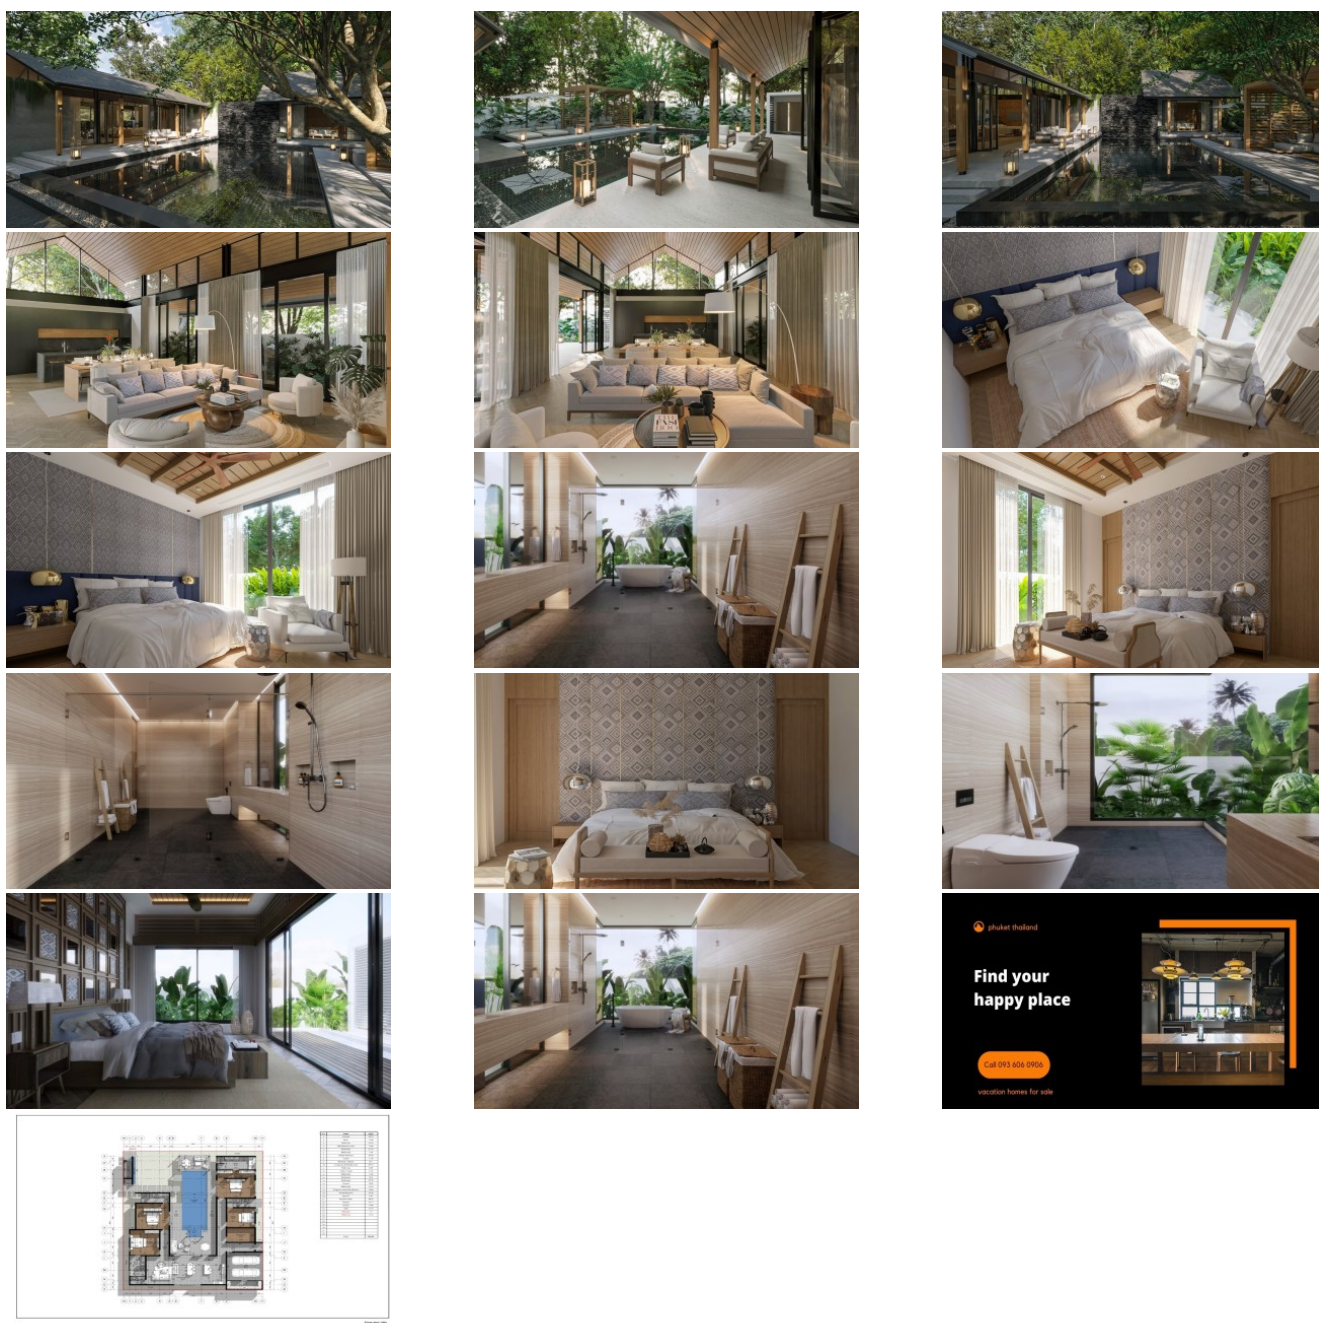

Property Detail

Price	45,000,000 THB
Location	Bang Tao Thailand
Bedrooms	4
Bathrooms	5
Land Size	876 area
Building Size	562 sqm
Type	villa

Description

Phuket Single-Story L-Shaped Pool Villa for Sale

Experience the perfect blend of modern design and Thai tropical detail in this stunning single-story L-shaped pool villa for sale in Phuket. Designed with both indoor and outdoor living in mind, this villa offers ample space for relaxation and entertainment, with a focus on comfort and high-quality living.

Natural light and airflow through the villa, create a refreshing and inviting atmosphere. Inspired by Southern Thai architecture, the villa seamlessly blends traditional style with contemporary comforts, resulting in a timeless and elegant design.