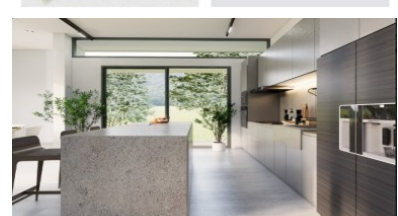

PROJECT LAYOUT

Property Detail

Price	27,700,000 THB
Location	Bang Tao Thailand
Bedrooms	3
Bathrooms	5
Land Size	405 area
Building Size	393 sqm
Type	villa

Description

Phuket Thailand Signature Homes

Indulge in the epitome of island living at our exclusive villa enclave in captivating Phuket. Picture yourself in one of just five meticulously crafted, three-level villas—each a sanctuary of luxury and tranquility.

With three spacious bedrooms and a private pool ensconced within a lush, covered oasis garden, these villas redefine upscale living. Your retreat awaits, where every corner exudes comfort and every view enchants.