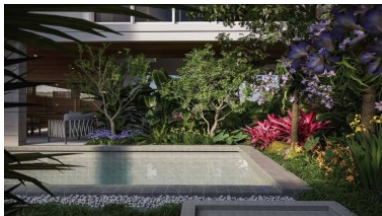

Phuket Thailand Signature Homes | Marquis Estates | Experience Elegance!

1st Floor Plan

- 1 Double Carport 34.24 sq. m.
- 2 Utilities & Laundry 8.84 sq. m.
- 3 Gardens 79.77 sq. m.
- 4 Covered Living Area 47.28 sq. m.
- 5 Swimming Pool 20.80 sq. m.

GROUND FLOOR

Living	15.00 sqm
Entertainment Area	4.00 sqm
Kitchen	10.00 sqm
Breakfast	10.00 sqm
Laundry & Storage	8.84 sqm
Guest Bedroom	10.00 sqm
Guest Bath	4.00 sqm
Bed Room	10.00 sqm
Swimming Pool	20.80 sqm
TOTAL	104.84 sqm