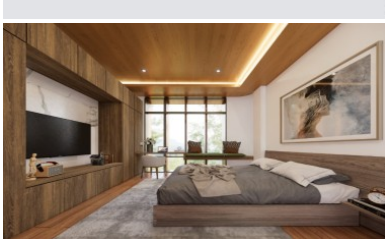

GROUND FLOOR

Living	15.00 sqm
Entertainment Area	4.00 sqm
Kitchen	10.00 sqm
Breakfast	10.00 sqm
Laundry & Storage	8.84 sqm
Guest Bedroom	10.00 sqm
Guest Bath	4.00 sqm
Bed Room	10.00 sqm
Swimming Pool	20.80 sqm
TOTAL	104.84 sqm

PROJECT LAYOUT

Property Detail

Price	27,700,000 THB
Location	Bang Tao Thailand
Bedrooms	3
Bathrooms	5
Land Size	405 area
Building Size	393 sqm
Type	villa

Description

Phuket Thailand Signature Homes

Indulge in the epitome of island living at our exclusive villa enclave in captivating Phuket. Picture yourself in one of just five meticulously crafted, three-level villas—each a sanctuary of luxury and tranquility.

With three spacious bedrooms and a private pool ensconced within a lush, covered oasis garden, these villas redefine upscale living. Your retreat awaits, where every corner exudes comfort and every view enchants.