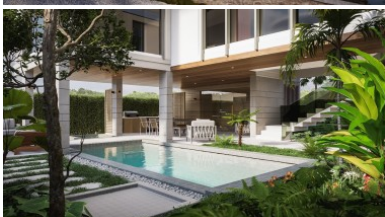

Phuket Thailand Signature Homes | Marquis Estates | Experience Elegance!

1st Floor Plan

- 1 Double Carport 34.24 sq. m.
- 2 Utilities & Laundry 8.84 sq. m.
- 3 Gardens 79.77 sq. m.
- 4 Covered Living Area 47.28 sq. m.
- 5 Swimming Pool 20.80 sq. m.

GROUND FLOOR

Living	15.00 sqm
Entertainment Area	4.00 sqm
Kitchen	10.00 sqm
Breakfast	10.00 sqm
Laundry & Storage	8.84 sqm
Guest Bedroom	10.00 sqm
Guest Bath	4.00 sqm
Bed Room	10.00 sqm
Swimming Pool	20.80 sqm
TOTAL	104.84 sqm