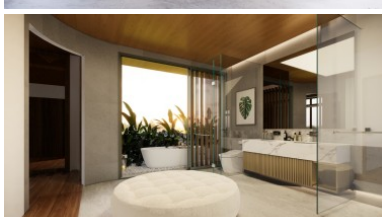

Phuket Thailand Signature Homes | Marquis Estates | Experience Elegance!

1st Floor Plan

- 1 Double Carport 34.24 sq. m.
- 2 Utilities & Laundry 8.84 sq. m.
- 3 Gardens 79.77 sq. m.
- 4 Covered Living Area 47.28 sq. m.
- 5 Swimming Pool 20.80 sq. m.

GROUND FLOOR

Living	15.00 sqm
Entertainment Area	4.00 sqm
Kitchen	10.00 sqm
Breakfast	10.00 sqm
Laundry & Storage	8.84 sqm
Guest Bedroom	10.00 sqm
Guest Bath	4.00 sqm
Bed Room	10.00 sqm
Swimming Pool	20.80 sqm
TOTAL	104.84 sqm