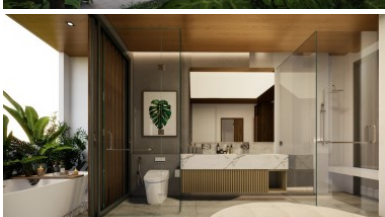

GROUND FLOOR

Living	15.00 sqm
Entertainment Area	4.00 sqm
Kitchen	10.00 sqm
Breakfast	10.00 sqm
Laundry & Storage	8.84 sqm
Guest Bedroom	10.00 sqm
Guest Bath	4.00 sqm
Bed Room	10.00 sqm
Swimming Pool	20.80 sqm
TOTAL	104.84 sqm

PROJECT LAYOUT

Property Detail

Price	27,700,000 THB
Location	Bang Tao Thailand
Bedrooms	3
Bathrooms	5
Land Size	405 area
Building Size	393 sqm
Type	villa

Description

Phuket Thailand Signature Homes

Indulge in the epitome of island living at our exclusive villa enclave in captivating Phuket. Picture yourself in one of just five meticulously crafted, three-level villas—each a sanctuary of luxury and tranquility.

With three spacious bedrooms and a private pool ensconced within a lush, covered oasis garden, these villas redefine upscale living. Your retreat awaits, where every corner exudes comfort and every view enchants.