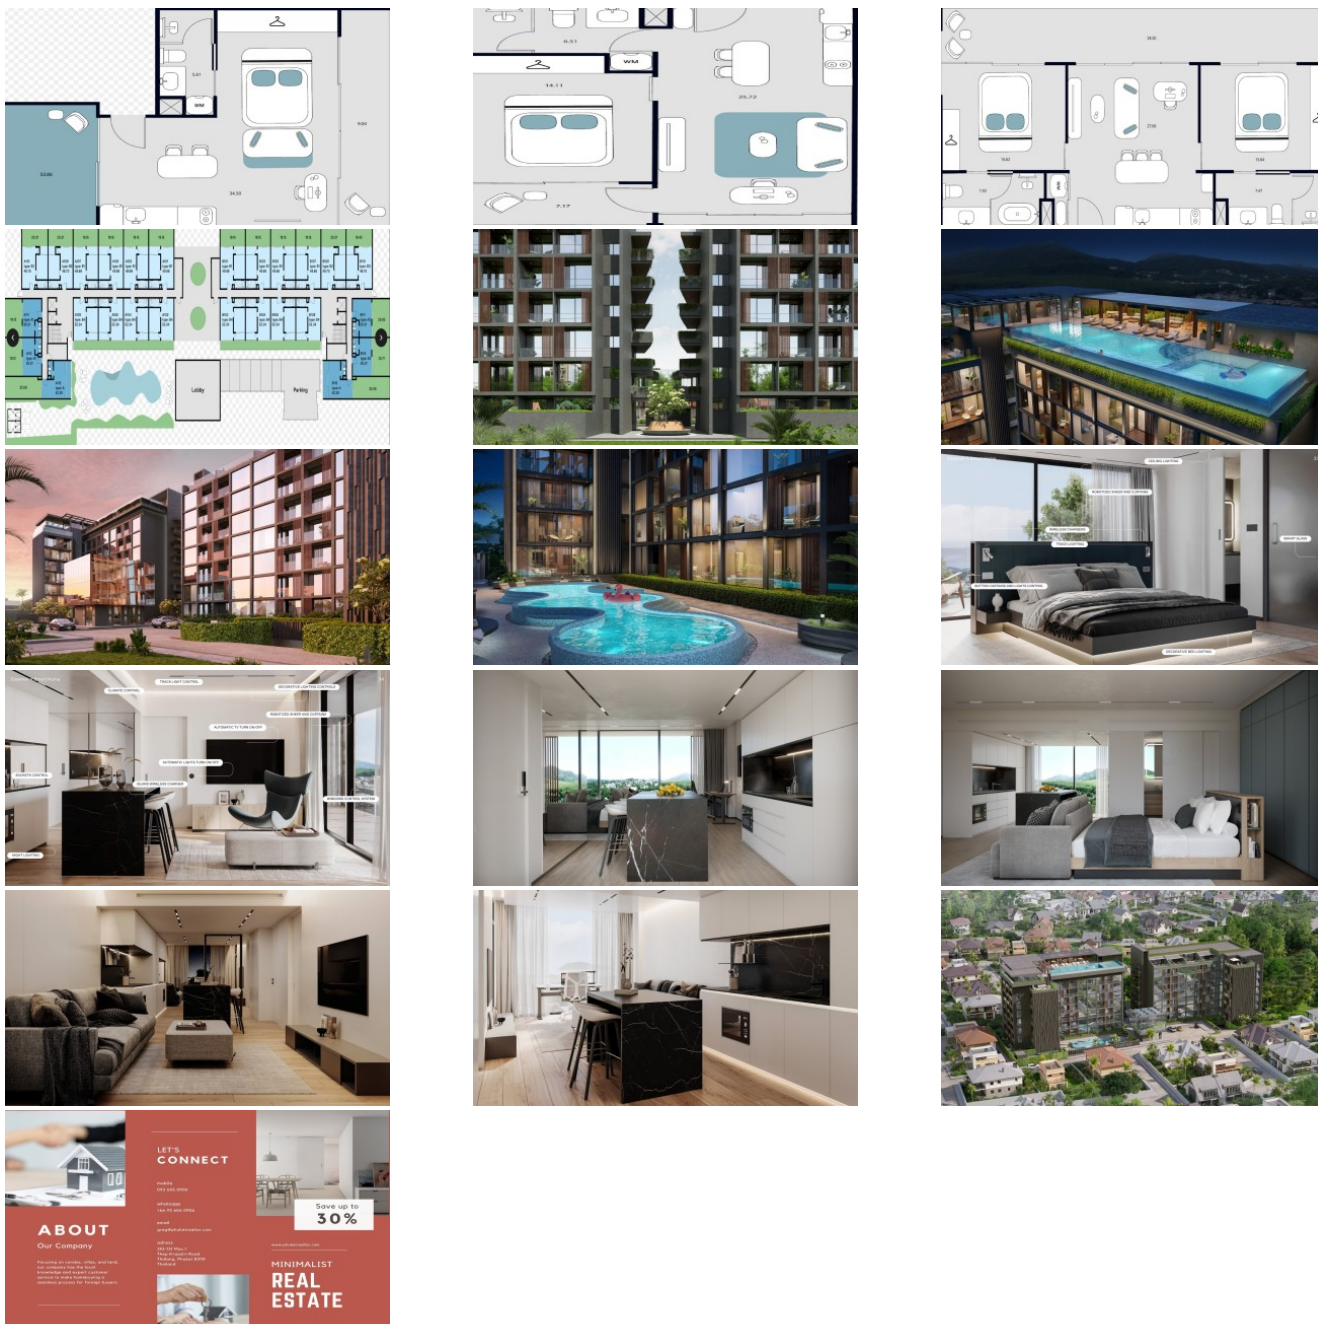

## Property Detail

Price	5,351,000 THB
Location	Rawai Thailand
Bedrooms	1
Bathrooms	1
Land Size	area
Building Size	53 sqm
Type	condos

---

### Property for Sale Phuket Thailand

Discover the epitome of modern architectural mastery at Essence – where innovation and luxury converge in a stunning fully mirror-glazed building, capturing the essence of opulence. Marvel at the grandeur that unfolds within, featuring a captivating lobby on the ground floor and a restaurant adorned with panoramic glazing on the second and third floors.

Choose from an array of layout types designed to elevate your living experience: embrace the allure of double-sided studios, revel in the spaciousness of one-bedroom apartments with kitchen islands, indulge in family apartments boasting two master bedrooms, or ascend to the pinnacle of luxury with two-level duplexes featuring private roof gardens. Every window unveils a breathtaking mountainous or seaside landscape, ensuring every moment is framed by natural beauty.

Nestled in the prestigious south part of the island, Essence puts everything you need for a life of comfort and relaxation within walking distance. As the sun sets, witness the transformation of Essence with enchanting night lighting, transforming the building into an unforgettable geometric marvel.