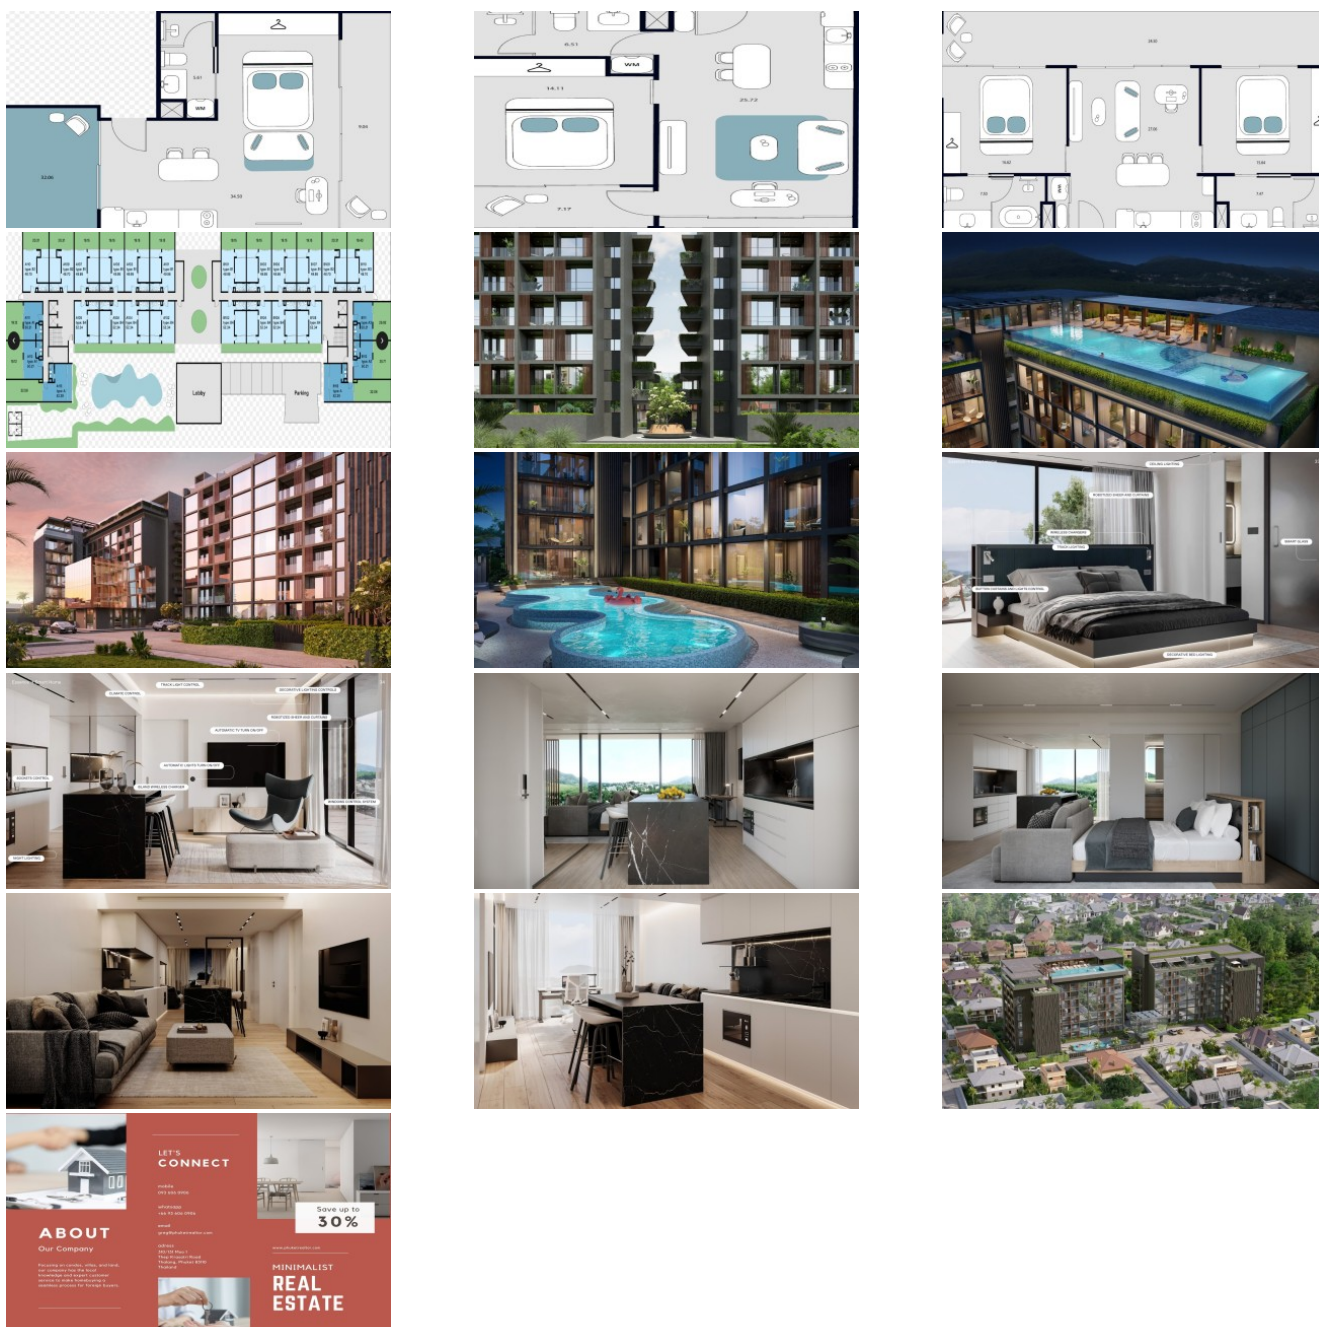

# Property for Sale Phuket Thailand | Profitable, Simple, Reliable Developer | Off-Plan Pricing!

Property Detail

Price	5,351,000 THB
Location	Rawai Thailand
Bedrooms	1
Bathrooms	1
Land Size	area
Building Size	53 sqm
Type	condos

### Property for Sale Phuket Thailand

Discover the epitome of modern architectural mastery at Essence – where innovation and luxury converge in a stunning fully mirror-glazed building, capturing the essence of opulence. Marvel at the grandeur that unfolds within, featuring a captivating lobby on the ground floor and a restaurant adorned with panoramic glazing on the second and third floors.

Choose from an array of layout types designed to elevate your living experience: embrace the allure of double-sided studios, revel in the spaciousness of one-bedroom apartments with kitchen islands, indulge in family apartments boasting two master bedrooms, or ascend to the pinnacle of luxury with two-level duplexes featuring private roof gardens. Every window unveils a breathtaking mountainous or seaside landscape, ensuring every moment is framed by natural beauty.

Nestled in the prestigious south part of the island, Essence puts everything you need for a life of comfort and relaxation within walking distance. As the sun sets, witness the transformation of Essence with enchanting night lighting, transforming the building into an unforgettable geometric marvel.