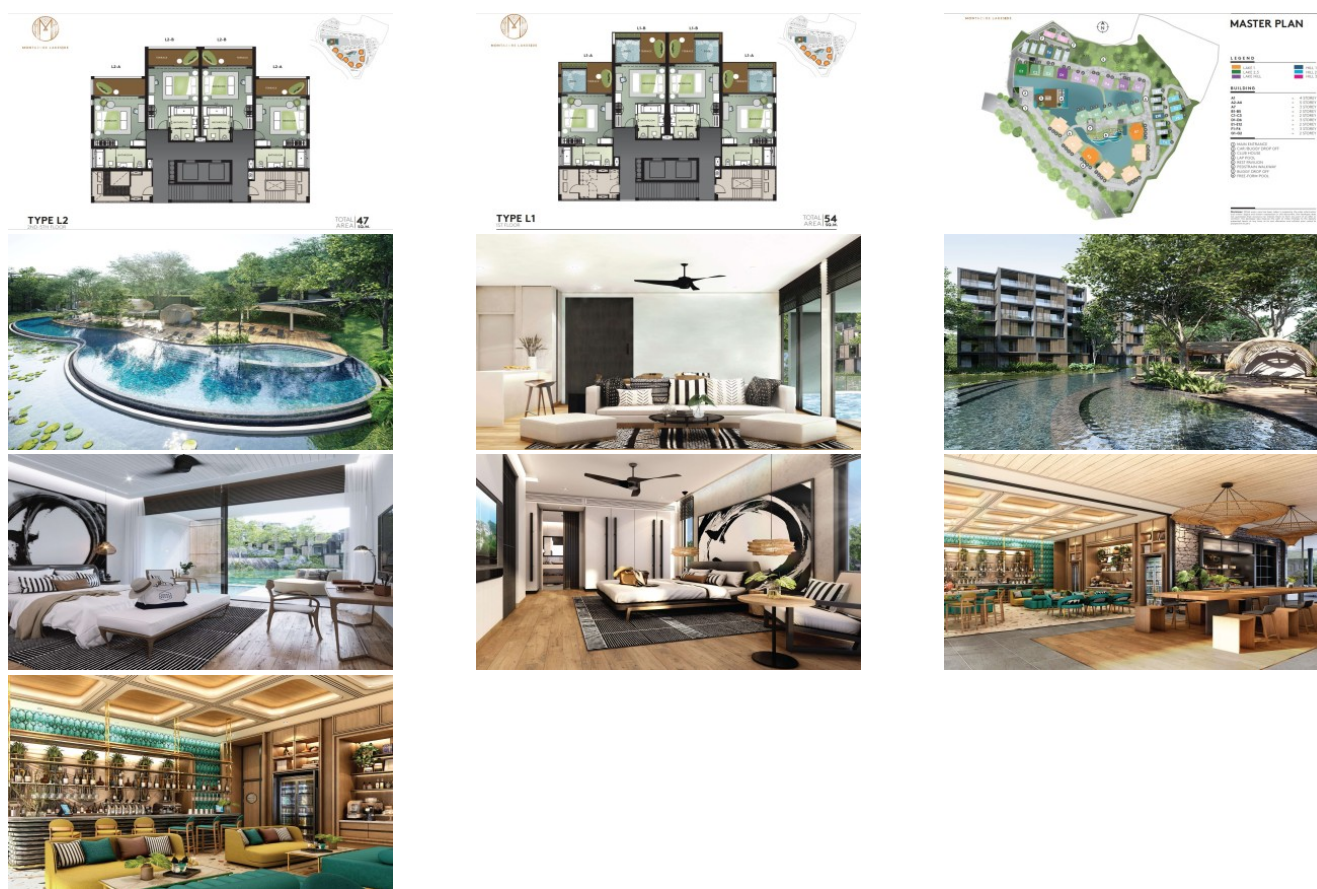

Property Detail

Price	11,570,350 THB
Location	Kamala Thailand
Bedrooms	1
Bathrooms	1
Land Size	area
Building Size	54 sqm
Type	condos

Description

Properties for Sale in Phuket

Indulge in the serene beauty of MontAzure Lakeside, a prestigious beachside estate in Kamala, Phuket. Nestled within this captivating landscape are 236 studio and one-bedroom units, offering a perfect blend of tranquility and luxury.

Ranging from 47 to 65 square meters, these thoughtfully designed units are situated in 39 buildings surrounding a mesmerizing lake adorned with cascading waterfalls, enchanting walkways, and lush tropical landscaping. Immerse yourself in the natural splendor that surrounds you.

Experience an extraordinary lifestyle with an array of exceptional facilities at your fingertips. Enjoy the luxury of two swimming pools, tantalize your taste buds at the onsite restaurant, keep your little ones entertained at the kids club, stay fit and active at the state-of-the-art fitness center, and so much more. Every moment spent here is an opportunity to embrace pure bliss.

Unlock the potential of MontAzure units by combining them into spacious two-bedroom condos, creating a harmonious living space tailored to your preferences. Furthermore, an enticing option awaits for those looking to acquire an entire block, resulting in a villa-sized freehold property that exceeds expectations.