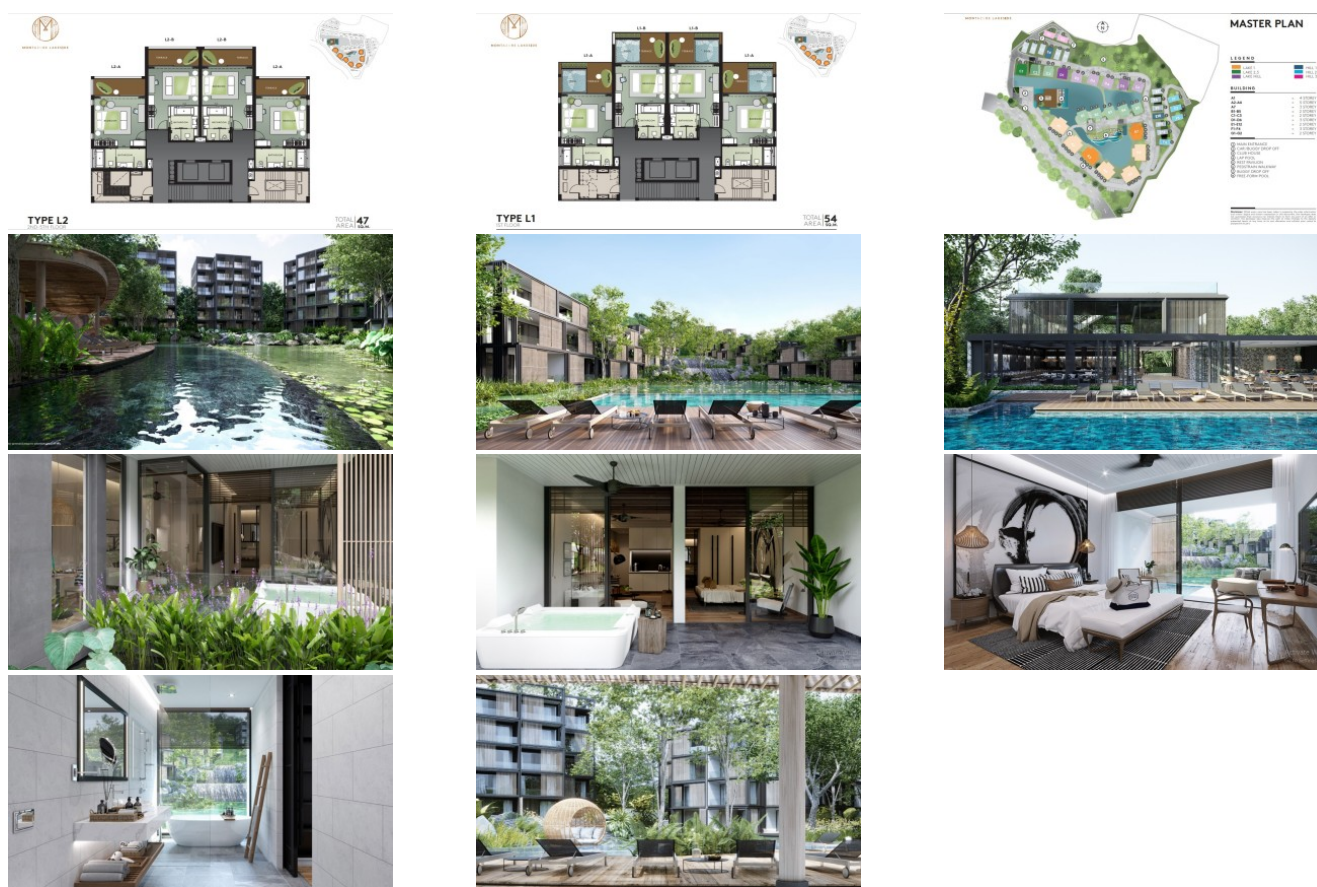

## Property Detail

Price	10,943,350 THB
Location	Kamala Thailand
Bedrooms	1
Bathrooms	1
Land Size	area
Building Size	54 sqm
Type	condos

## Properties for Sale in Phuket

Indulge in the serene beauty of MontAzure Lakeside, a prestigious beachside estate in Kamala, Phuket. Nestled within this captivating landscape are 236 studio and one-bedroom units, offering a perfect blend of tranquility and luxury.

Ranging from 47 to 65 square meters, these thoughtfully designed units are situated in 39 buildings surrounding a mesmerizing lake adorned with cascading waterfalls, enchanting walkways, and lush tropical landscaping. Immerse yourself in the natural splendor that surrounds you.

Unlock the potential of MontAzure units by combining them into spacious two-bedroom condos, creating a harmonious living space tailored to your preferences. Furthermore, an enticing option awaits for those looking to acquire an entire block, resulting in a villa-sized freehold property that exceeds expectations.