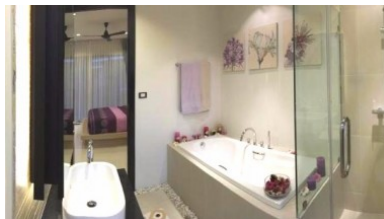

Rawai One Bedroom Condominium For Sale

Property Detail

Price	6,700,000 THB
Location	Rawai Thailand
Bedrooms	1
Bathrooms	1
Land Size	area
Building Size	90 sqm
Type	condos

Description

Thailand Homes for Sale