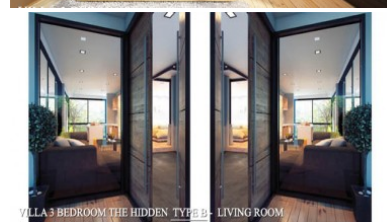

## Property Detail

Price	19,400,000 THB
Location	Kamala Thailand
Bedrooms	3
Bathrooms	3

Land Size	551 area
Building Size	371 sqm
Type	villa

---

Immerse yourself in the harmonious design that beautifully blends glass, stone, and concrete, seamlessly integrating with the natural surroundings.

Indulge in the delights of our rounded step pool, accompanied by a luxurious poolside lounge bar and restaurant. Stay in top shape with our fully-equipped fitness machines, conveniently located on the rooftop. For business needs, our dedicated business center caters to both owners and guests. Stay connected with high-speed WiFi internet available throughout the property. Rest assured, your safety is our top priority, with 24-hour security providing round-the-clock protection.