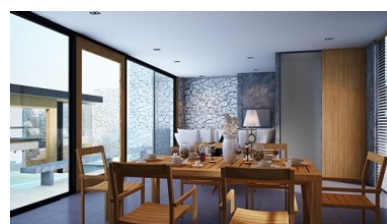

Real Estate in Phuket Thailand | Natural Park Villas | Stone Walled!

Property Detail

Price	19,400,000 THB
Location	Kamala Thailand
Bedrooms	3
Bathrooms	3