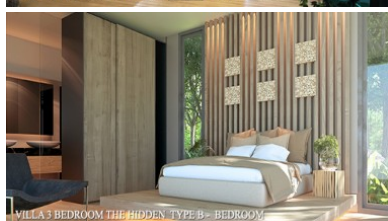

## Property Detail

Price	19,400,000 THB
Location	Kamala Thailand
Bedrooms	3
Bathrooms	3

Land Size	551 area
Building Size	371 sqm
Type	villa

---