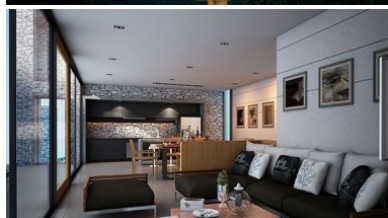

Real Estate in Phuket Thailand | Natural Park Villas | Stone Walled!

Property Detail

Price	19,400,000 THB
Location	Kamala Thailand
Bedrooms	3
Bathrooms	3