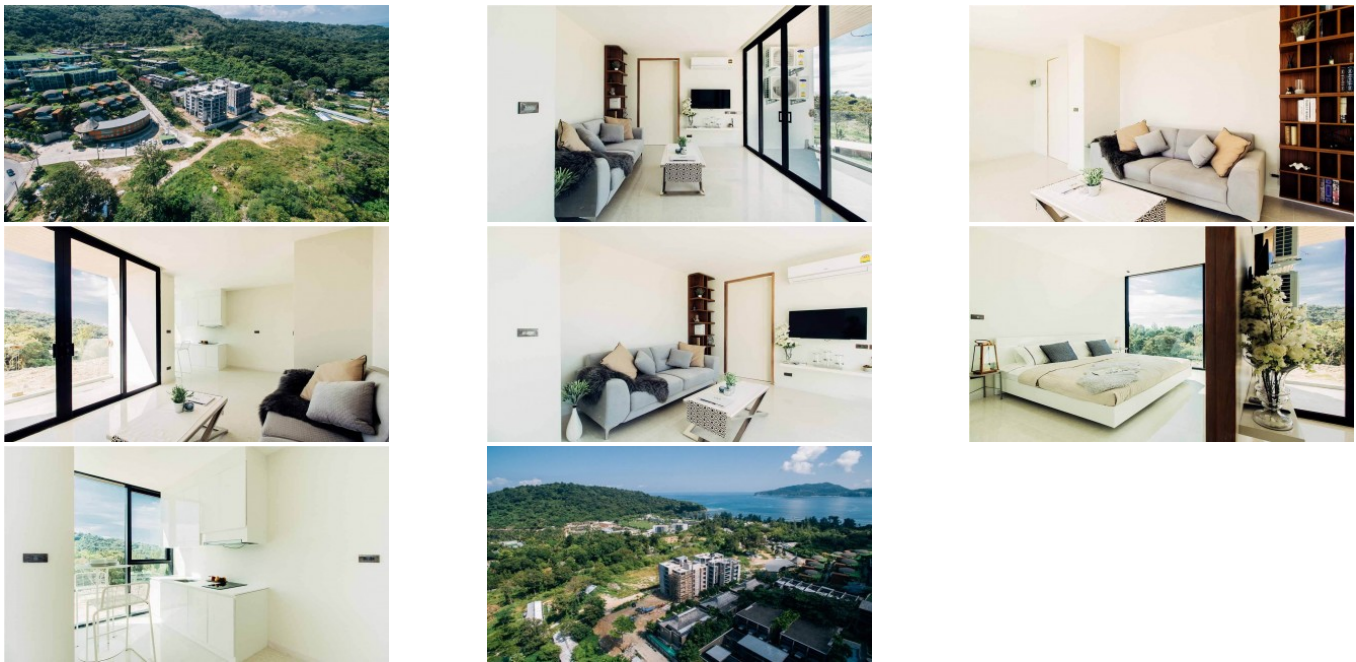

Property Detail

Price	4,104,540 THB
Location	Patong Thailand
Bedrooms	1
Bathrooms	1
Land Size	area
Building Size	41 sqm
Type	condos

Description

Property Phuket

This relaxed one-bedroom condominium for sale is located in the prime area of Patong and surrounded by developments such as Rosewood, Avista Hideaway, and Amari Coral Resort.

Begin a new chapter with an exclusive condominium that reflects your lifestyle that every day is a holiday.

This low rise property Phuket building has natural settings.

Ceiling heights of 2.9 meters gives this condominium an elegant feeling. The decor has been selectively chosen.

Relax with sea views while being surrounded by 3 beaches.

Enjoy the nightlife of Patong only 3 minutes away.

Property Phuket: Photos are of the showroom.

Interested with this listing? Contact us today at: