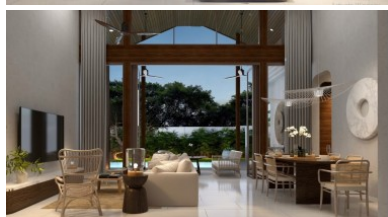

Residential Property for Sale Surrounded by Nature | Phuket Thailand | New Build

Floor Plan

Property Detail

Price	19,990,000 THB
Location	Thalang Thailand
Bedrooms	3
Bathrooms	4