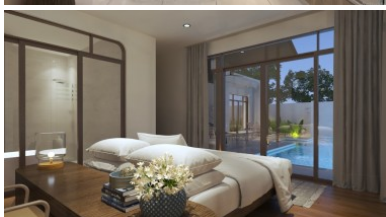

Residential Property for Sale Surrounded by Nature | Phuket Thailand | New Build

Floor Plan

Property Detail

Price	19,990,000 THB
Location	Thalang Thailand
Bedrooms	3
Bathrooms	4