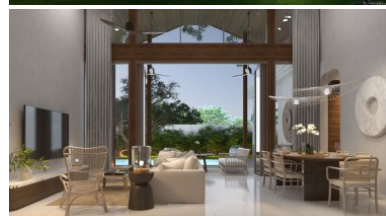

Residential Property for Sale Surrounded by Nature | Phuket Thailand | New Build

Floor Plan

Property Detail

Price	19,990,000 THB
Location	Thalang Thailand
Bedrooms	3
Bathrooms	4