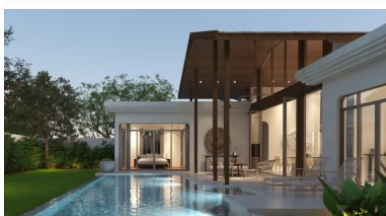

Residential Property for Sale Surrounded by Nature | Phuket Thailand | New Build

Floor Plan

Property Detail

Price	19,990,000 THB
Location	Thalang Thailand
Bedrooms	3
Bathrooms	4