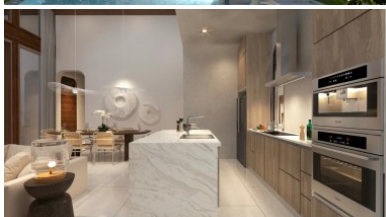

Residential Property for Sale Surrounded by Nature | Phuket Thailand | New Build

Floor Plan

Property Detail

Price	19,990,000 THB
Location	Thalang Thailand
Bedrooms	3
Bathrooms	4