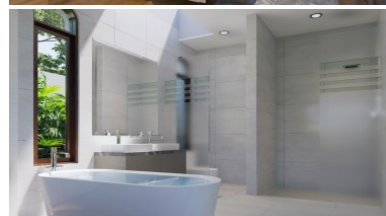

Residential Property for Sale Surrounded by Nature | Phuket Thailand | New Build

Floor Plan

Property Detail

Price	19,990,000 THB
Location	Thalang Thailand
Bedrooms	3
Bathrooms	4