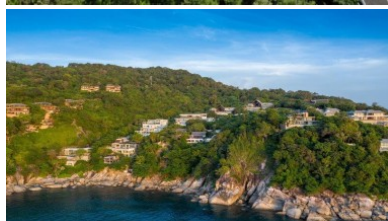

Property Detail

Price	100,000,000 THB
Location	Kamala Thailand
Bedrooms	
Bathrooms	
Land Size	5878 area
Building Size	5878 sqm
Type	land

Description

Cape Amarin Land Plot for Sale

Located in one of the most exclusive and sought-after sea view luxury estates on the Kamala headlands, this land plot presents a rare opportunity to create a magnificent and luxurious villa that offers unparalleled views of the Andaman Sea from every room.

Situated on a dramatic rocky headland, the land enjoys an enviable position high above Phuket's west coast, providing a truly breathtaking backdrop for your dream home.

Spanning over 3.2 Rai or 1.2 Acres, this generous land plot offers ample space to design and construct a remarkable villa that complements the natural beauty of the surroundings. The title deed for this land has been upgraded to Chanote, ensuring secure ownership and peace of mind.

With a gentle slope and the presence of enormous granite boulders, this land plot offers a unique canvas for architects and designers to create a masterpiece that seamlessly integrates with the natural elements of the site. The distinct topography adds character and charm to the property, setting it apart from others in the area.

Priced at \$2.95M USD

Truly one-of-a-kind, this land plot is a remarkable opportunity to own a piece of paradise in a prestigious and exclusive estate. Don't miss the chance to bring your vision to life and create a luxurious villa that perfectly captures the essence of tropical living while commanding breathtaking views of the Andaman Sea.