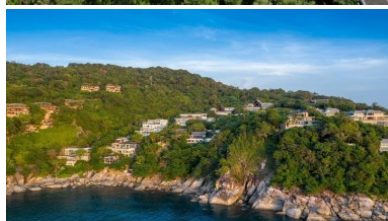

Property Detail

Price	100,000,000 THB
Location	Kamala Thailand
Bedrooms	
Bathrooms	
Land Size	5878 area
Building Size	5878 sqm
Type	land

Description

Cape Amarin Land Plot for Sale

Located in one of the most exclusive and sought-after sea view luxury estates on the Kamala headlands, this land plot presents a rare opportunity to create a magnificent and luxurious villa that offers unparalleled views of the Andaman Sea from every room.

Situated on a dramatic rocky headland, the land enjoys an enviable position high above Phuket's west coast, providing a truly breathtaking backdrop for your dream home.

Spanning over 3.2 Rai or 1.2 Acres, this generous land plot offers ample space to design and construct a remarkable villa that complements the natural beauty of the surroundings. The title deed for this land has been upgraded to Chanote, ensuring secure ownership and peace of mind.

With a gentle slope and the presence of enormous granite boulders, this land plot offers a unique canvas for architects and designers to create a masterpiece that seamlessly integrates with the natural elements of the site. The distinct topography adds character and charm to the property, setting it apart from others in the area.

Priced at \$2.95M USD and negotiable.

Truly one-of-a-kind, this land plot is a remarkable opportunity to own a piece of paradise in a prestigious and exclusive estate. Don't miss the chance to bring your vision to life and create a luxurious villa that perfectly captures the essence of tropical living while commanding breathtaking views of the Andaman Sea.