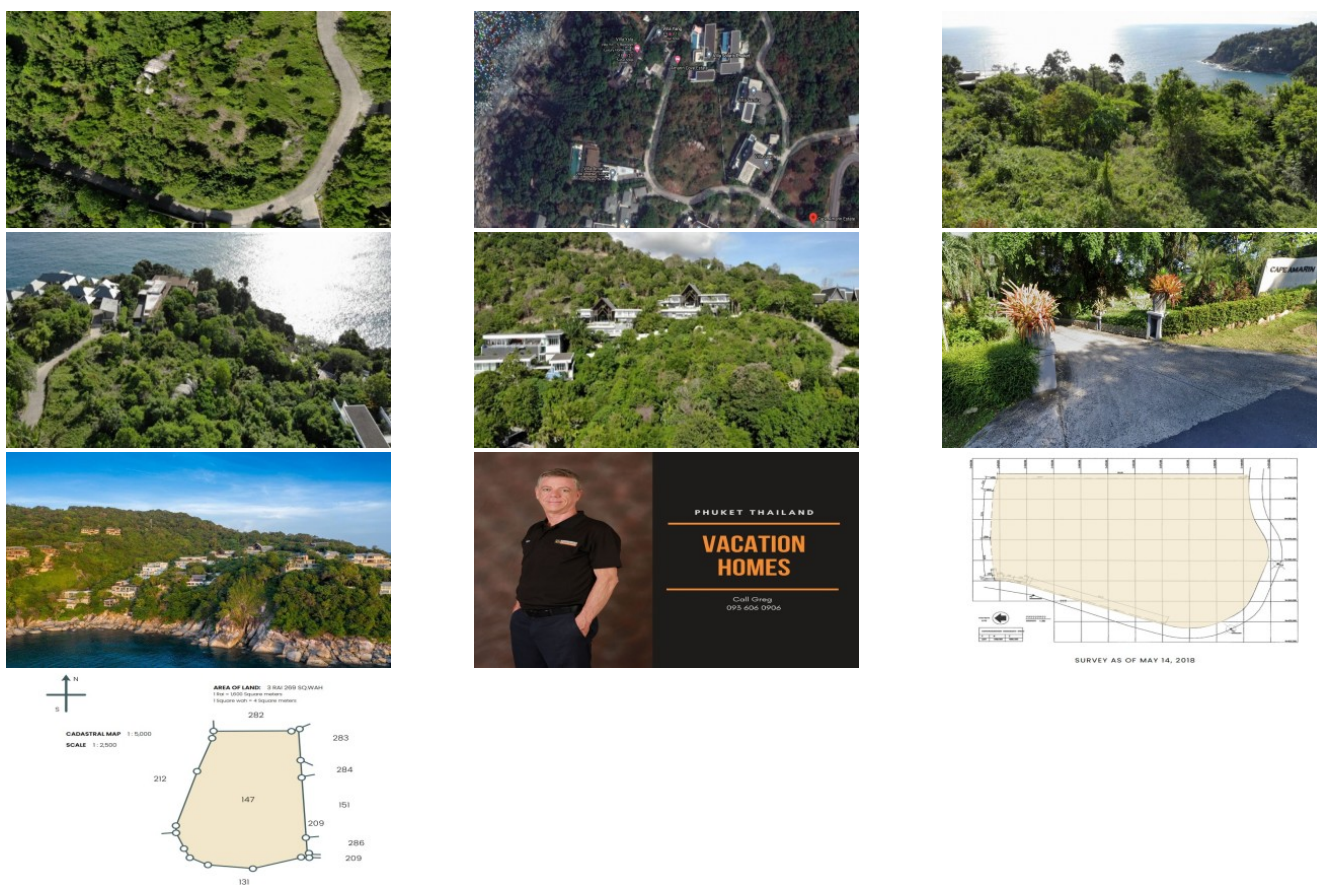

Property Detail

Price	100,000,000 THB
Location	Kamala Thailand
Bedrooms	
Bathrooms	
Land Size	5878 area
Building Size	5878 sqm
Type	land

Description

Cape Amarin Land Plot for Sale

Located in one of the most exclusive and sought-after sea view luxury estates on the Kamala headlands, this land plot presents a rare opportunity to create a magnificent and luxurious villa that offers unparalleled views of the Andaman Sea from every room.

Situated on a dramatic rocky headland, the land enjoys an enviable position high above Phuket's west coast, providing a truly breathtaking backdrop for your dream home.

Spanning over 3.2 Rai or 1.2 Acres, this generous land plot offers ample space to design and construct a remarkable villa that complements the natural beauty of the surroundings. The title deed for this land has been upgraded to Chanote, ensuring secure ownership and peace of mind.

With a gentle slope and the presence of enormous granite boulders, this land plot offers a unique canvas for architects and designers to create a masterpiece that seamlessly integrates with the natural elements of the site. The distinct topography adds character and charm to the property, setting it apart from others in the area.

Priced at \$2.95M USD and negotiable.

Truly one-of-a-kind, this land plot is a remarkable opportunity to own a piece of paradise in a prestigious and exclusive estate. Don't miss the chance to bring your vision to life and create a luxurious villa that perfectly captures the essence of tropical living while commanding breathtaking views of the Andaman Sea.