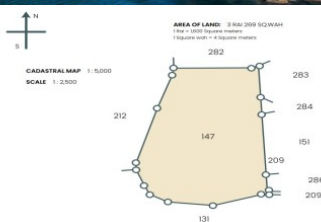

Property Detail

Price	100,000,000 THB
Location	Kamala Thailand
Bedrooms	
Bathrooms	
Land Size	5878 area
Building Size	5878 sqm
Type	land

Description

Cape Amarin Land Plot for Sale

Located in one of the most exclusive and sought-after sea view luxury estates on the Kamala headlands, this land plot presents a rare opportunity to create a magnificent and luxurious villa that offers unparalleled views of the Andaman Sea from every room.