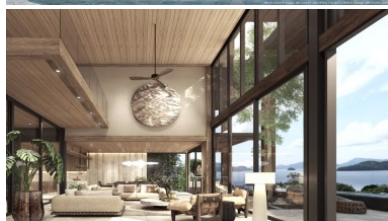

Property Detail

Price	250,000,000 THB
Location	East Side Thailand
Bedrooms	5
Bathrooms	7
Land Size	939 area
Building Size	1225 sqm
Type	villa

Description

Sea View Luxury Villa for Sale

Presenting The Sky Series, an unparalleled expression of luxury living at Sri Panwa. Nestled within the esteemed premises of our renowned resort, this exclusive collection of four exquisite 5-bedroom residence villas represents the pinnacle of sophistication and opulence.

Crafted on the final plot of our prestigious land, each villa, with a starting price of 250MB, is meticulously designed by the esteemed Habita Architects, ensuring a harmonious fusion of modern aesthetics and natural serenity. At the heart of each residence lies the crown jewel – the iconic Baba Nest on the rooftop deck, offering an unparalleled vantage point to immerse yourself in breathtaking vistas.

Indulge in the epitome of exclusivity with amenities such as a free-form infinity edge pool and a sky deck pool, elevating your living experience to unprecedented heights. Spanning an approximate size of 1,225 square meters, these villas redefine opulence, offering a rarefied sanctuary where luxury meets tranquility.

But the allure doesn't end there. Enjoy the prime location within Sri Panwa's esteemed premises, with the added opportunity to rent out the villas for maximum rental yield. Designed in harmony with the surrounding landscape and nature, each villa exudes luxury and elegance, ensuring an unparalleled living experience.