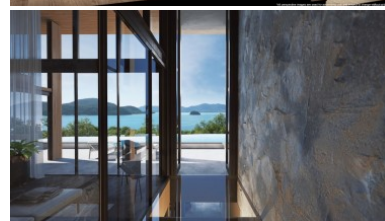

Property Detail

Price	250,000,000 THB
Location	East Side Thailand
Bedrooms	5
Bathrooms	7
Land Size	939 area
Building Size	1225 sqm
Type	villa

Description

Sea View Luxury Villa for Sale

Presenting The Sky Series, an unparalleled expression of luxury living at Sri Panwa. Nestled within the esteemed premises of our renowned resort, this exclusive collection of four exquisite 5-bedroom residence villas represents the pinnacle of sophistication and opulence.

Crafted on the final plot of our prestigious land, each villa, with a starting price of 250MB, is meticulously designed by the esteemed Habita Architects, ensuring a harmonious fusion of modern aesthetics and natural serenity. At the heart of each residence lies the crown jewel – the iconic Baba Nest on the rooftop deck, offering an unparalleled vantage point to immerse yourself in breathtaking vistas.

Indulge in the epitome of exclusivity with amenities such as a free-form infinity edge pool and a sky deck pool, elevating your living experience to unprecedented heights. Spanning an approximate size of 1,225 square meters, these villas redefine opulence, offering a rarefied sanctuary where luxury meets tranquility.

But the allure doesn't end there. Enjoy the prime location within Sri Panwa's esteemed premises, with the added opportunity to rent out the villas for maximum rental yield. Designed in harmony with the surrounding landscape and nature, each villa exudes luxury and elegance, ensuring an unparalleled living experience.