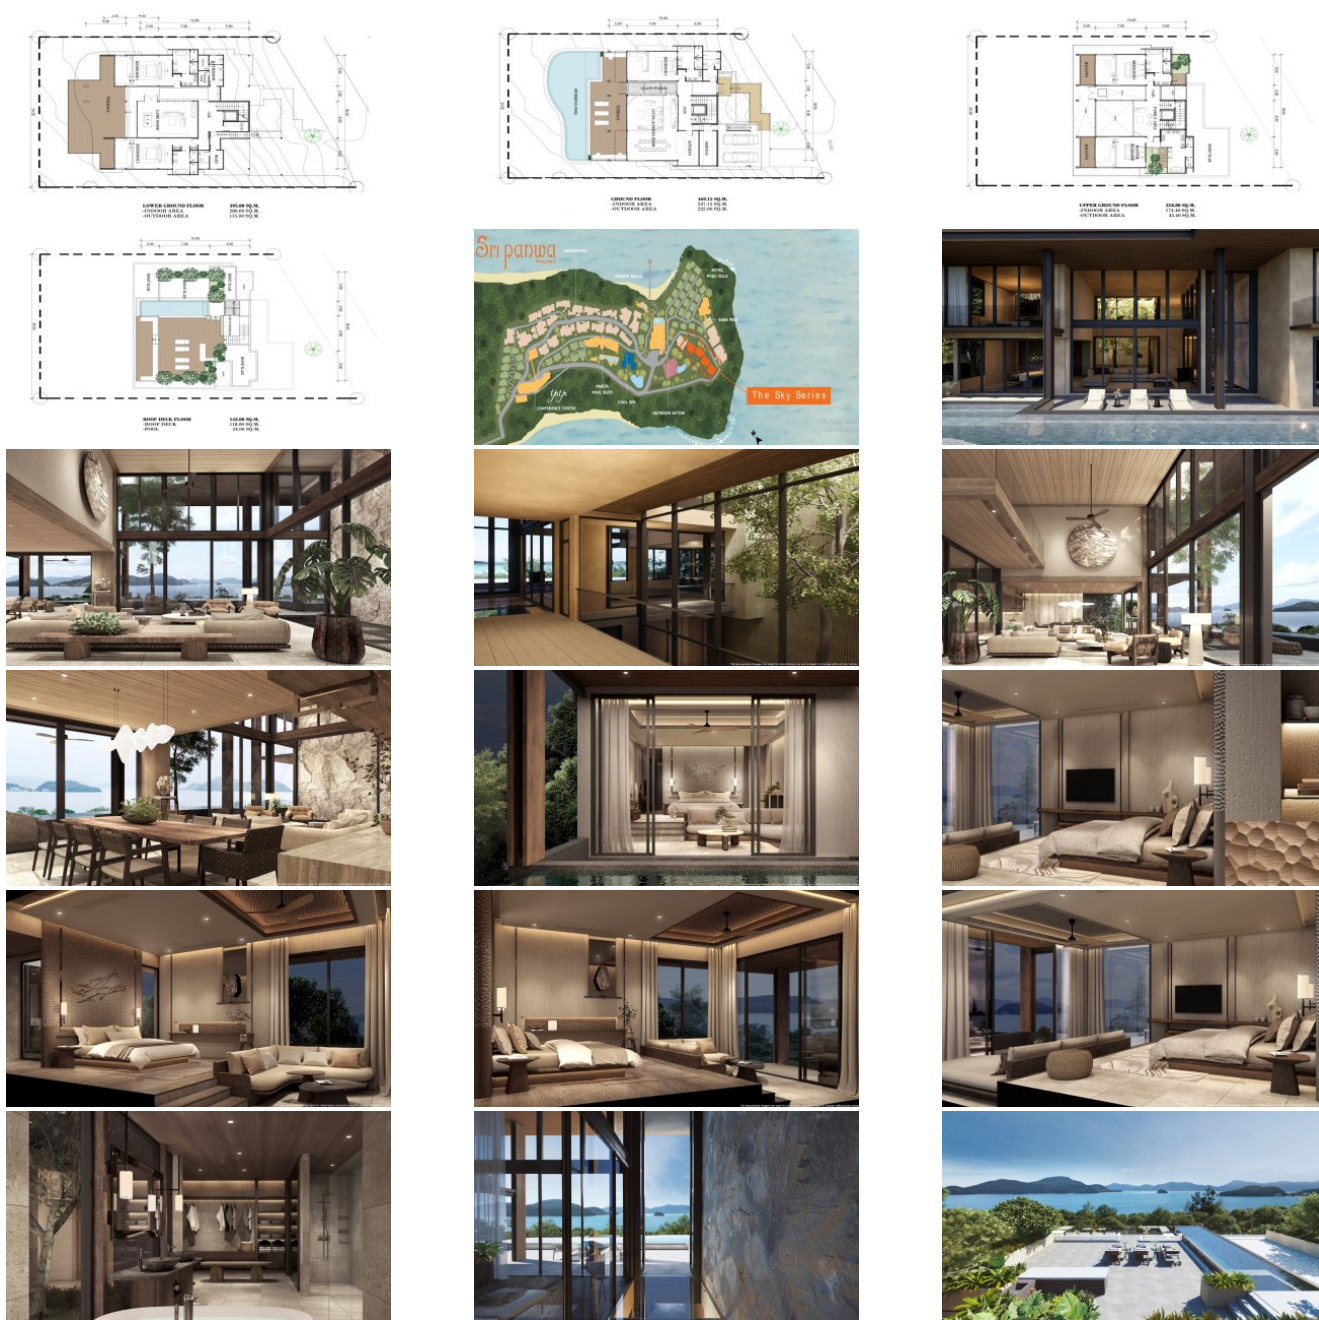

Sea View Luxury Villa for Sale | Island of Phuket Thailand | Amazing Facilities & Support