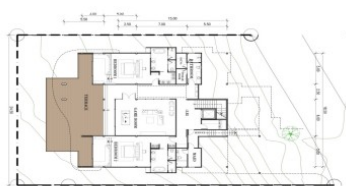

Property Detail

Price	250,000,000 THB
Location	East Side Thailand
Bedrooms	5
Bathrooms	7
Land Size	939 area
Building Size	1225 sqm
Type	villa

Description

Sea View Luxury Villa for Sale

Presenting The Sky Series, an unparalleled expression of luxury living at Sri Panwa. Nestled within the esteemed premises of our renowned resort, this exclusive collection of four exquisite 5-bedroom residence villas represents the pinnacle of sophistication and opulence.