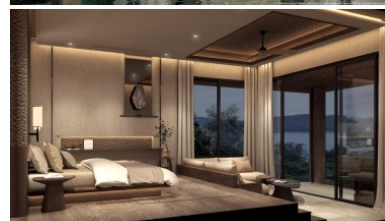

Property Detail

Price	250,000,000 THB
Location	East Side Thailand
Bedrooms	5
Bathrooms	7
Land Size	939 area
Building Size	1225 sqm
Type	villa

Description

Sea View Luxury Villa for Sale

Presenting The Sky Series, an unparalleled expression of luxury living at Sri Panwa. Nestled within the esteemed premises of our renowned resort, this exclusive collection of four exquisite 5-bedroom residence villas represents the pinnacle of sophistication and opulence.

Crafted on the final plot of our prestigious land, each villa, with a starting price of 250MB, is meticulously designed by the esteemed Habita Architects, ensuring a harmonious fusion of modern aesthetics and natural serenity. At the heart of each residence lies the crown jewel – the iconic Baba Nest on the rooftop deck, offering an unparalleled vantage point to immerse yourself in breathtaking vistas.

Indulge in the epitome of exclusivity with amenities such as a free-form infinity edge pool and a sky deck pool, elevating your living experience to unprecedented heights. Spanning an approximate size of 1,225 square meters, these villas redefine opulence, offering a rarefied sanctuary where luxury meets tranquility.

Note: This video below is of phase I and phase II of the Sri Panwa estate.

Don't miss your chance to secure your place in this sanctuary of refined living. Embrace the epitome of elegance and tranquility – inquire now to make The Sky Series your ultimate retreat and experience a life of unparalleled luxury at Sri Panwa. Your oasis of serenity awaits.