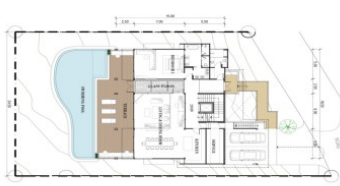

Property Detail

Price	250,000,000 THB
Location	East Side Thailand
Bedrooms	5
Bathrooms	7
Land Size	939 area
Building Size	1225 sqm
Type	villa

Description

Sea View Luxury Villa for Sale

Presenting The Sky Series, an unparalleled expression of luxury living at Sri Panwa. Nestled within the esteemed premises of our renowned resort, this exclusive collection of four exquisite 5-bedroom residence villas represents the pinnacle of sophistication and opulence.