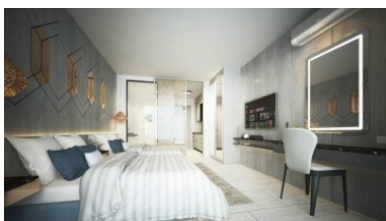

Price	6,995,000 THB
Location	Surin Thailand
Bedrooms	1
Bathrooms	1
Land Size	area
Building Size	45 sqm
Type	condos

Description

Property for Sale in Phuket

Don't miss out on one of the finest units available in Oceana Surin! This top-floor gem offers an unrivaled view directly facing Surin beach, providing a breathtaking panorama. What's more, it features a unique plunge pool right on the balcony, allowing you to indulge in luxury and relaxation.

This particular unit is highly sought after, as the developer has sold out all top-floor units in this beach-facing building. Owning this exclusive property will place you among the privileged few who can enjoy the best of Oceana Surin.

With high-quality hotel services and facilities spread across 15 Rai of meticulously landscaped land divided into three distinct zones, Oceana Surin promises an extraordinary living experience.

Not only does this unit offer an exceptional location, but it also comes fully furnished, including the hotel package, making it move-in ready. Additionally, the foreign freehold title upgrade is already included in the price, eliminating any complications.