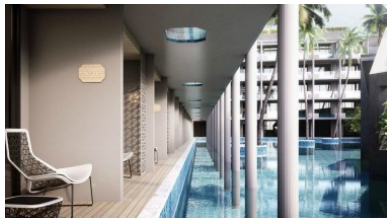

Price	6,995,000 THB
Location	Surin Thailand
Bedrooms	1
Bathrooms	1
Land Size	area
Building Size	45 sqm
Type	condos

Description

Property for Sale in Phuket

Don't miss out on one of the finest units available in Oceana Surin! This top-floor gem offers an unrivaled view directly facing Surin beach, providing a breathtaking panorama. What's more, it features a unique plunge pool right on the balcony, allowing you to indulge in luxury and relaxation.

This particular unit is highly sought after, as the developer has sold out all top-floor units in this beach-facing building. Owning this exclusive property will place you among the privileged few who can enjoy the best of Oceana Surin.

With high-quality hotel services and facilities spread across 15 Rai of meticulously landscaped land divided into three distinct zones, Oceana Surin promises an extraordinary living experience.

Not only does this unit offer an exceptional location, but it also comes fully furnished, including the hotel package, making it move-in ready. Additionally, the foreign freehold title upgrade is already included in the price, eliminating any complications.