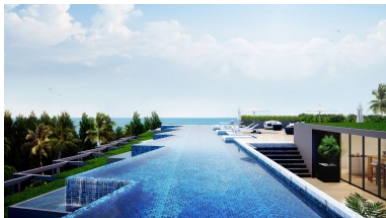

Price	6,995,000 THB
Location	Surin Thailand
Bedrooms	1
Bathrooms	1
Land Size	area
Building Size	45 sqm
Type	condos

Description

Property for Sale in Phuket

Don't miss out on one of the finest units available in Oceana Surin! This top-floor gem offers an unrivaled view directly facing Surin beach, providing a breathtaking panorama. What's more, it features a unique plunge pool right on the balcony, allowing you to indulge in luxury and relaxation.

This particular unit is highly sought after, as the developer has sold out all top-floor units in this beach-facing building. Owning this exclusive property will place you among the privileged few who can enjoy the best of Oceana Surin.

Located just steps away from Surin beach, Oceana Surin is the closest condominium development to this pristine shoreline. Only two resorts, The Surin and The Amanpuri, enjoy a closer proximity. Embrace the ultimate beach lifestyle in this unparalleled location.

With high-quality hotel services and facilities spread across 15 Rai of meticulously landscaped land divided into three distinct zones, Oceana Surin promises an extraordinary living experience.

Not only does this unit offer an exceptional location, but it also comes fully furnished, including the hotel package, making it move-in ready. Additionally, the foreign freehold title upgrade is already included in the price, eliminating any complications.