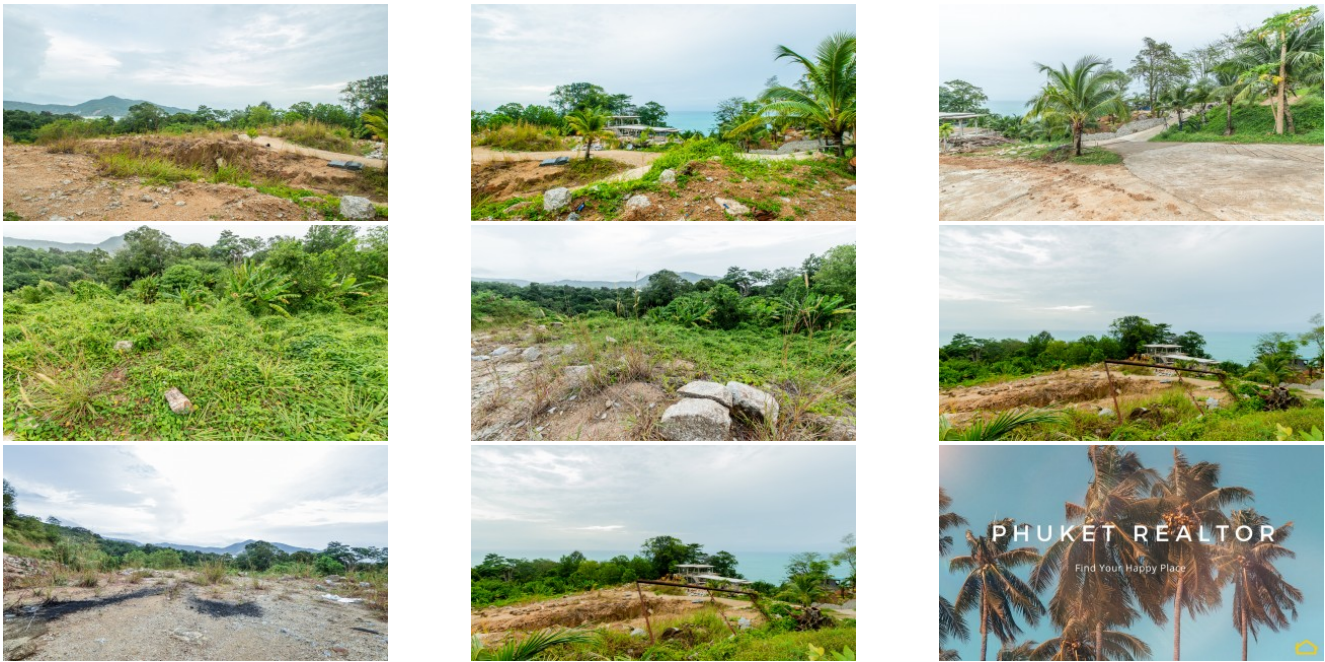

Sea View Surin Beach Land | Real Estate in Phuket | FOR SALE

Property Detail

Price	150,000,000 THB
Location	Surin Thailand
Bedrooms	
Bathrooms	
Land Size	9600 area
Building Size	9600 sqm
Type	land

Description

Real Estate in Phuket