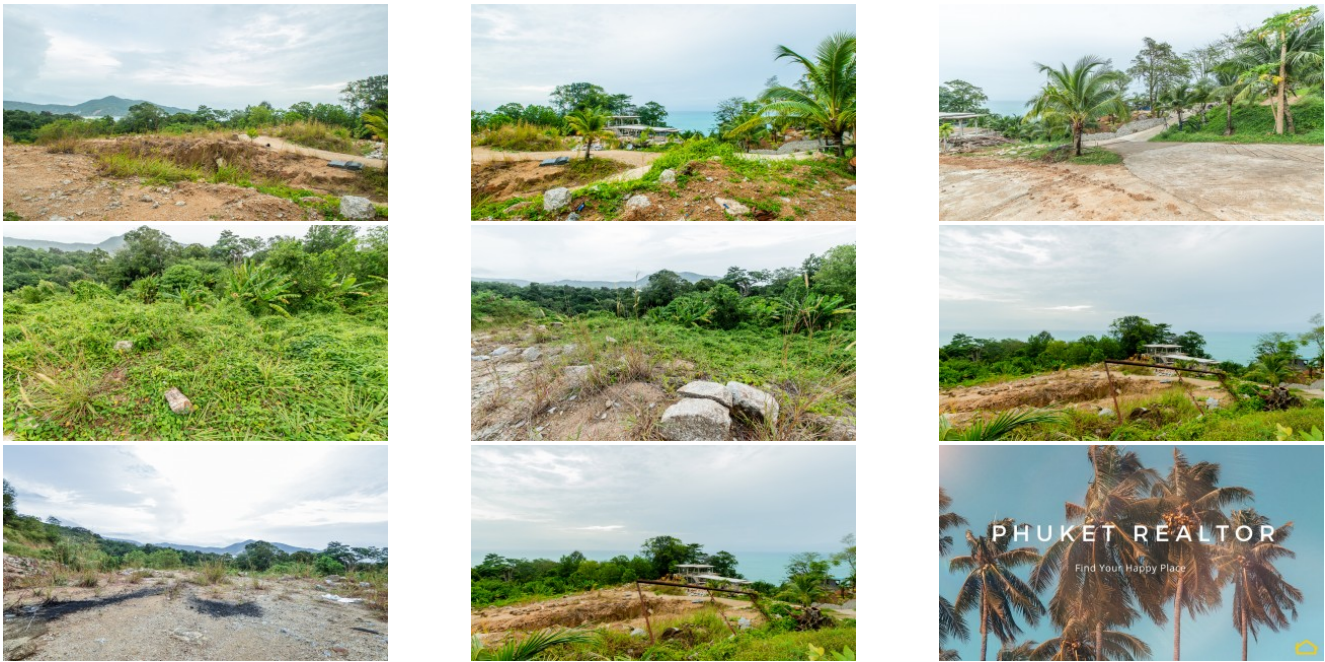

Property Detail

Price	150,000,000 THB
Location	Surin Thailand
Bedrooms	
Bathrooms	
Land Size	9600 area
Building Size	9600 sqm
Type	land

Description

Real Estate in Phuket

Unveiling a prestigious opportunity on the captivating shores of Surin, Phuket, behold this remarkable sea view land plot encompassing 6 Rai (9,600 square meters). With multiple road access points from Laem Singh and Baan Thai Surin Hill, this property offers unparalleled connectivity and convenience.

What sets this land apart is its seamless connection with the esteemed Ayara Surin, a testament to the exclusivity and prestige of the location.

Prepare to embark on a journey of luxury as this prime plot eagerly awaits your vision. Ideal for the discerning investor seeking to create a haven of opulence, whether it be magnificent villas or a low-density resort, the possibilities are endless.

With a maximum height restriction of 12 meters, the architectural scope allows for tastefully designed structures that harmonize with the surrounding landscape. As the majority of the land lies above 80 meters, panoramic views and breathtaking vistas are guaranteed.

Seize this extraordinary opportunity to shape your dreams into reality. Own a piece of paradise in Thailand's most sought-after location. Act swiftly to secure your place among the elite, where luxury and natural beauty merge seamlessly. The time to act is now.