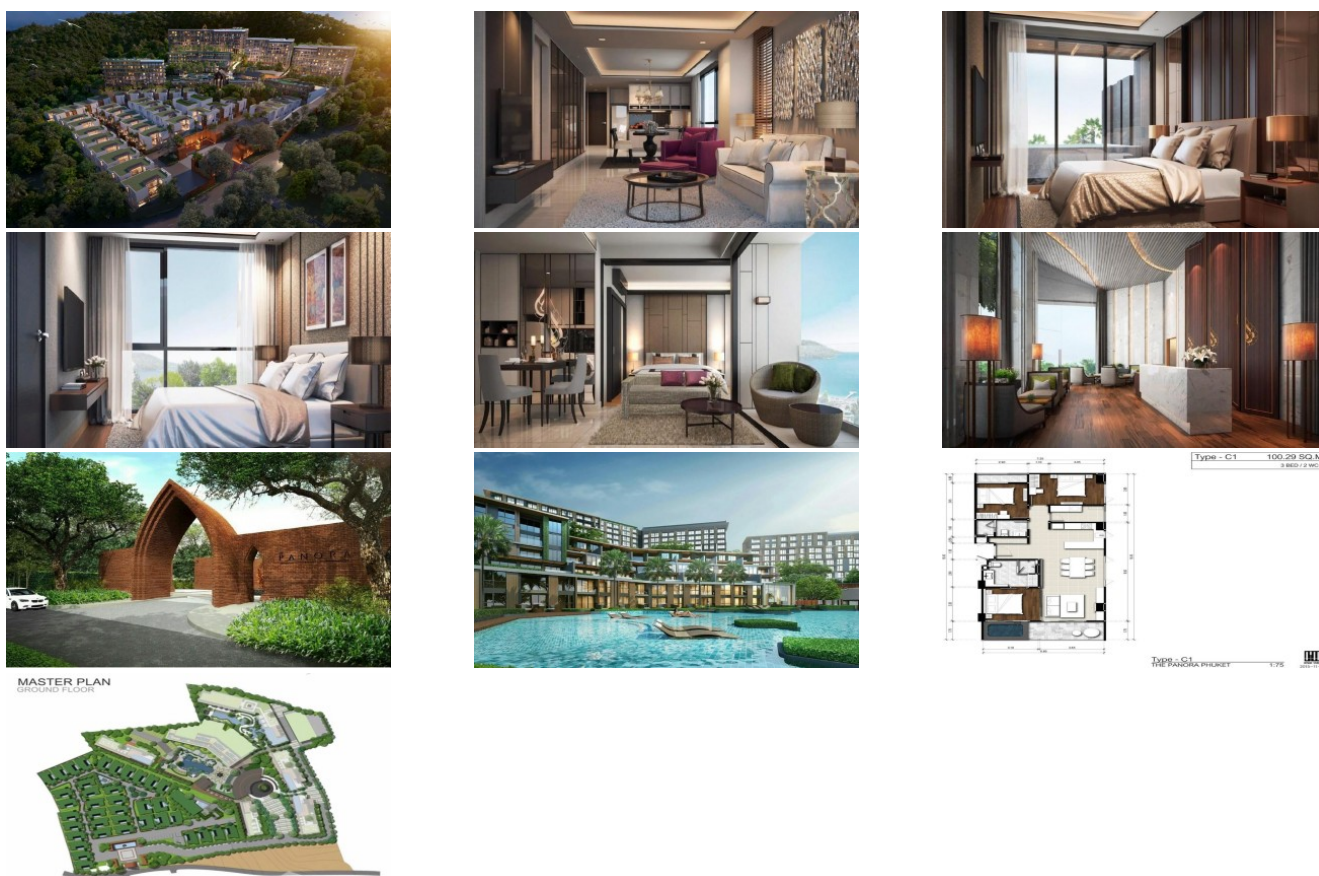

## Property Detail

Price	15,802,000 THB
Location	Surin Thailand
Bedrooms	3
Bathrooms	2
Land Size	area
Building Size	107 sqm
Type	condos

## Phuket Condominium for Sale

Indulge in the luxury of seaside living with this stunning three-bedroom condominium for sale in Surin. This ambitious sea-view condominium complex is the latest masterpiece from the experienced developer, MITA Group Thailand, known for its exceptional craftsmanship.

Surin Beach has been transformed into a new concept of luxury with this development, featuring expansive landscaped gardens, sea-view pools, and a range of top-notch facilities designed for 5-star living. Immerse yourself in the breathtaking beauty of the surroundings and take advantage of the proximity to Surin Beach, offering stunning views that will leave you in awe.