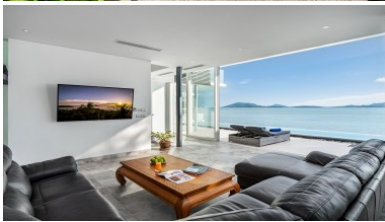

Property Detail

Price	70,000,000 THB
Location	East Side Thailand
Bedrooms	7
Bathrooms	7
Land Size	1722 area
Building Size	500 sqm
Type	villa

Description

Sea View Villa for Sale

Introducing an exquisite villa designed by award-winning architects, KplusK associated with Hong Kong. This sea view villa, located in The Bay on the east side of Phuket, offers commanding views of Phang Nga Bay.

Designed with discreet terraces, this villa provides expansive open views of the breathtaking surrounding seas and islands, ensuring both security and privacy.

The villa features a fantastic open plan living room, dining room, and kitchen, perfect for hosting big groups or parties. The floor-to-ceiling windows and doors, standing at an impressive 3.9 meters, draw your attention to the epic views over the bay.

Outside, you'll find a magnificent 20-meter infinity-edge swimming pool, complemented by an outdoor BBQ area and a wide selection of outdoor loungers and seating options. Relax by the pool while indulging in the sensational views that surround you.

Experience the epitome of luxury living in this meticulously designed sea view villa, where every detail has been carefully crafted to create a truly extraordinary living experience.

Interested with this listing? Contact us today at: