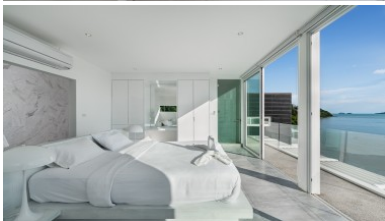

Property Detail

Price	70,000,000 THB
Location	East Side Thailand
Bedrooms	7
Bathrooms	7
Land Size	1722 area
Building Size	500 sqm
Type	villa

Description

Sea View Villa for Sale

Introducing an exquisite villa designed by award-winning architects, KplusK associated with Hong Kong. This sea view villa, located in The Bay on the east side of Phuket, offers commanding views of Phang Nga Bay.

Designed with discreet terraces, this villa provides expansive open views of the breathtaking surrounding seas and islands, ensuring both security and privacy.

The villa features a fantastic open plan living room, dining room, and kitchen, perfect for hosting big groups or parties. The floor-to-ceiling windows and doors, standing at an impressive 3.9 meters, draw your attention to the epic views over the bay.

Choose from seven stunning bedroom suites, each with its own en-suite bath, providing luxurious accommodations for you and your guests.

One of the highlights of this villa is its double land plot, offering ample privacy and space for the new owner to enjoy.