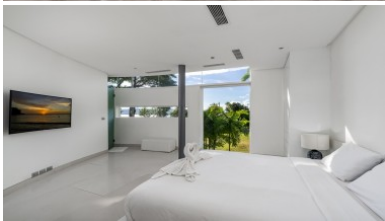

Property Detail

Price	70,000,000 THB
Location	East Side Thailand
Bedrooms	7
Bathrooms	7
Land Size	1722 area
Building Size	500 sqm
Type	villa

Description

Sea View Villa for Sale

Introducing an exquisite villa designed by award-winning architects, KplusK associated with Hong Kong. This sea view villa, located in The Bay on the east side of Phuket, offers commanding views of Phang Nga Bay.

Designed with discreet terraces, this villa provides expansive open views of the breathtaking surrounding seas and islands, ensuring both security and privacy.

The villa features a fantastic open plan living room, dining room, and kitchen, perfect for hosting big groups or parties. The floor-to-ceiling windows and doors, standing at an impressive 3.9 meters, draw your attention to the epic views over the bay.

Choose from seven stunning bedroom suites, each with its own en-suite bath, providing luxurious accommodations for you and your guests.

One of the highlights of this villa is its double land plot, offering ample privacy and space for the new owner to enjoy.