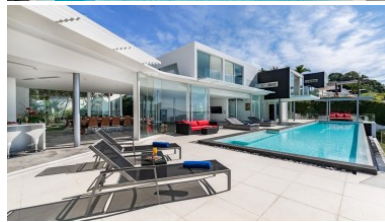

Property Detail

Price	70,000,000 THB
Location	East Side Thailand
Bedrooms	7
Bathrooms	7
Land Size	1722 area
Building Size	500 sqm
Type	villa

Description

Sea View Villa for Sale

Introducing an exquisite villa designed by award-winning architects, KplusK associated with Hong Kong. This sea view villa, located in The Bay on the east side of Phuket, offers commanding views of Phang Nga Bay.

Designed with discreet terraces, this villa provides expansive open views of the breathtaking surrounding seas and islands, ensuring both security and privacy.

The villa features a fantastic open plan living room, dining room, and kitchen, perfect for hosting big groups or parties. The floor-to-ceiling windows and doors, standing at an impressive 3.9 meters, draw your attention to the epic views over the bay.

Outside, you'll find a magnificent 20-meter infinity-edge swimming pool, complemented by an outdoor BBQ area and a wide selection of outdoor loungers and seating options. Relax by the pool while indulging in the sensational views that surround you.