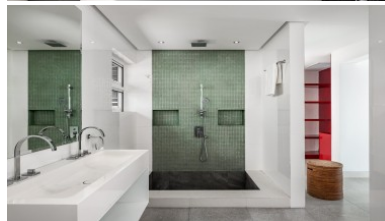

Sea View Villa for Sale | The Bay Phuket | Quiet & Peaceful