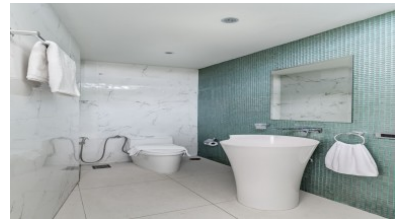

Property Detail

Price	70,000,000 THB
Location	East Side Thailand
Bedrooms	7
Bathrooms	7
Land Size	1722 area
Building Size	500 sqm
Type	villa

Description

Sea View Villa for Sale

Introducing an exquisite villa designed by award-winning architects, KplusK associated with Hong Kong. This sea view villa, located in The Bay on the east side of Phuket, offers commanding views of Phang Nga Bay.

Designed with discreet terraces, this villa provides expansive open views of the breathtaking surrounding seas and islands, ensuring both security and privacy.

The villa features a fantastic open plan living room, dining room, and kitchen, perfect for hosting big groups or parties. The floor-to-ceiling windows and doors, standing at an impressive 3.9 meters, draw your attention to the epic views over the bay.

Choose from seven stunning bedroom suites, each with its own en-suite bath, providing luxurious accommodations for you and your guests.

One of the highlights of this villa is its double land plot, offering ample privacy and space for the new owner to enjoy.