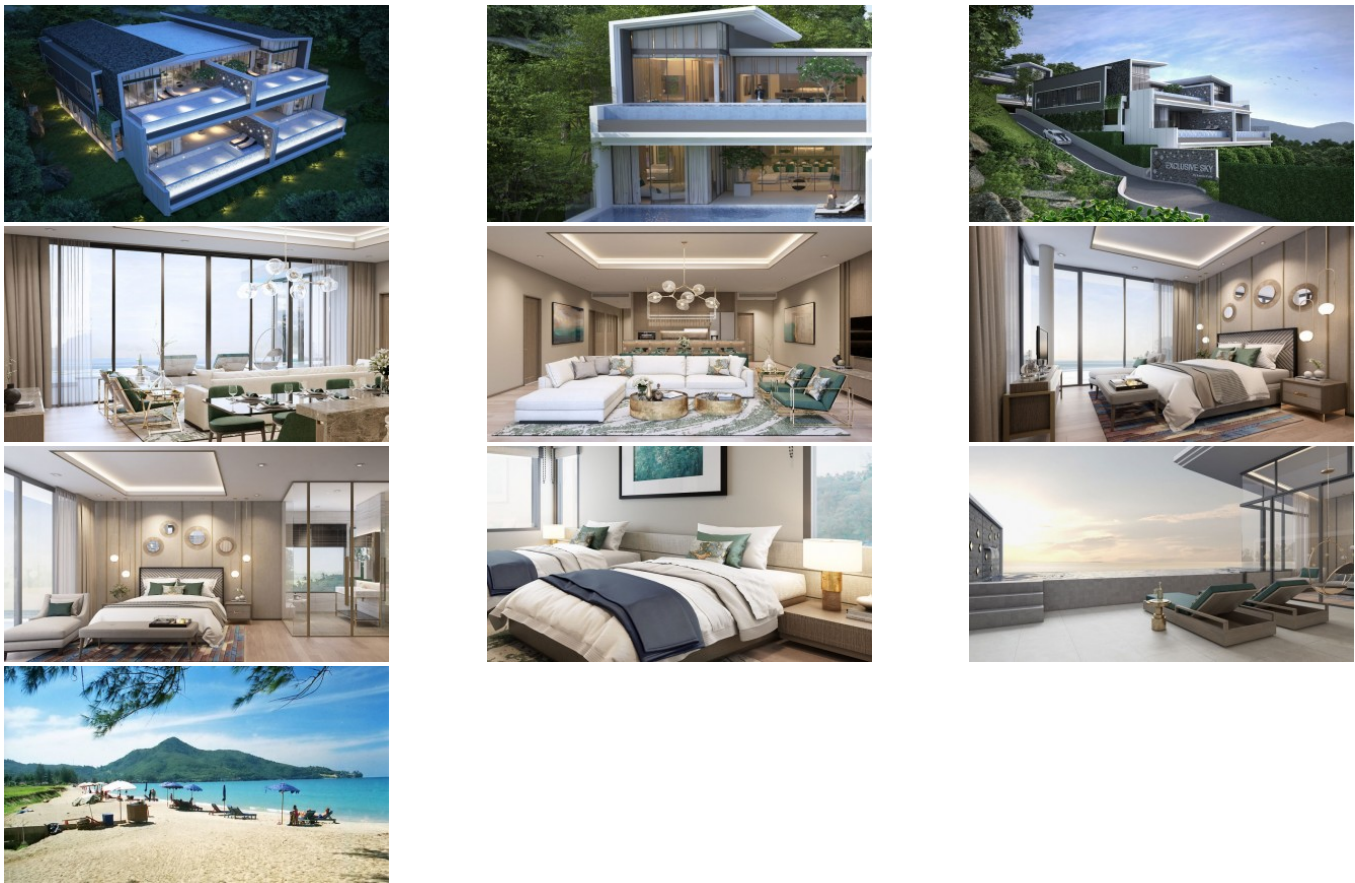

PhuketRealtor.com

288 Soi Ekkamai 18, Khwaeng Khlong Tan Nuea,
Khet Watthana, Krung Thep Maha Nakhon 10110
Ph. 093 606 0906
Office Whats app : +66 93 606 0906

Serene Four Bedroom Sea View Condominium for Sale in Kamala Phuket

Property Detail

Price	34,600,000 THB
Location	Kamala Thailand
Bedrooms	4
Bathrooms	4
Land Size	area

Building Size

295 sqm

Type

condos

Description

Phuket Houses for Sale

Phuket houses for sale that offer the ultimate privacy, natural intimacy, and luxury, the Exclusive Sky is truly a tropical paradise where you can enjoy the privacy and seclusion of living.

This lavish modern tropical style condominium project consisting of 12 exclusive units. Phuket houses for sale are fully harmonized with nature and especially designed for you to spend your precious moments with friends and family.

Exclusively situated on Kamala hill overlooking the breaking the panoramic views of the Andaman Sea, the Exclusive Sky is truly a tropical paradise where you can enjoy the privacy and seclusion of living.