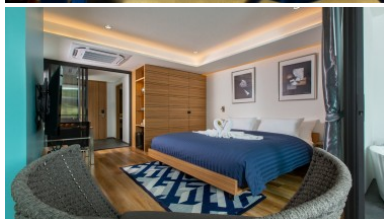

Property Detail

Price	3,300,000 THB
Location	Chalong Thailand
Bedrooms	1
Bathrooms	1
Land Size	area
Building Size	30 sqm
Type	condos

Description

Studio Condominium in Phuket for Sale

Set on the peaceful area of the bay of Chalong, Inspire Chalong Condotel offers you unique and modern apartments and studios, giving you all the premium comfort of a luxury hotel.

Embellished by a beautiful outdoor pool, a peaceful relaxing area and a fine gourmet coffee club, the Inspire Chalong Condotel immerses you in the best environment to enjoy the quality of life of the district.