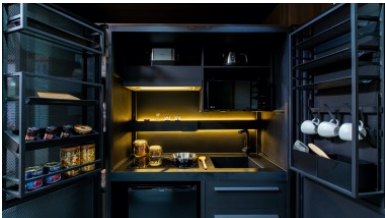

Property Detail

Price	3,300,000 THB
Location	Chalong Thailand
Bedrooms	1
Bathrooms	1
Land Size	area
Building Size	30 sqm
Type	condos

Description

Studio Condominium in Phuket for Sale

Set on the peaceful area of the bay of Chalong, Inspire Chalong Condotel offers you unique and modern apartments and studios, giving you all the premium comfort of a luxury hotel.