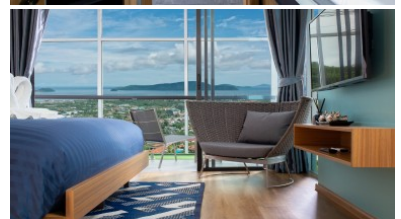

Property Detail

Price	3,300,000 THB
Location	Chalong Thailand
Bedrooms	1
Bathrooms	1
Land Size	area
Building Size	30 sqm
Type	condos

Description

Studio Condominium in Phuket for Sale

Set on the peaceful area of the bay of Chalong, Inspire Chalong Condotel offers you unique and modern apartments and studios, giving you all the premium comfort of a luxury hotel.

Embellished by a beautiful outdoor pool, a peaceful relaxing area and a fine gourmet coffee club, the Inspire Chalong Condotel immerses you in the best environment to enjoy the quality of life of the district.