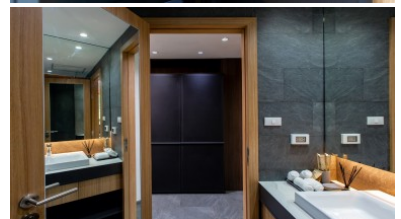

Property Detail

Price	3,300,000 THB
Location	Chalong Thailand
Bedrooms	1
Bathrooms	1
Land Size	area
Building Size	30 sqm
Type	condos

Description

Studio Condominium in Phuket for Sale

Set on the peaceful area of the bay of Chalong, Inspire Chalong Condotel offers you unique and modern apartments and studios, giving you all the premium comfort of a luxury hotel.