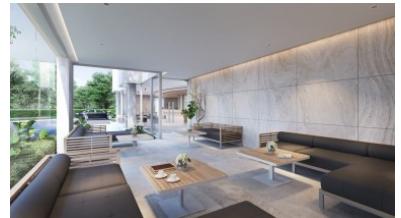

Property Detail

Price	3,300,000 THB
Location	Chalong Thailand
Bedrooms	1
Bathrooms	1
Land Size	area
Building Size	30 sqm
Type	condos

Description

Studio Condominium in Phuket for Sale

Set on the peaceful area of the bay of Chalong, Inspire Chalong Condotel offers you unique and modern apartments and studios, giving you all the premium comfort of a luxury hotel.

Embellished by a beautiful outdoor pool, a peaceful relaxing area and a fine gourmet coffee club, the Inspire Chalong Condotel immerses you in the best environment to enjoy the quality of life of the district.