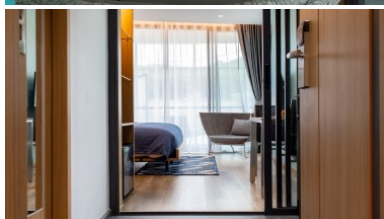

Property Detail

Price	3,300,000 THB
Location	Chalong Thailand
Bedrooms	1
Bathrooms	1
Land Size	area
Building Size	30 sqm
Type	condos

Description

Studio Condominium in Phuket for Sale

Set on the peaceful area of the bay of Chalong, Inspire Chalong Condotel offers you unique and modern apartments and studios, giving you all the premium comfort of a luxury hotel.

Embellished by a beautiful outdoor pool, a peaceful relaxing area and a fine gourmet coffee club, the Inspire Chalong Condotel immerses you in the best environment to enjoy the quality of life of the district.