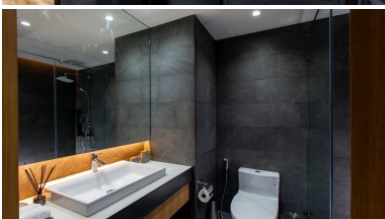

Property Detail

Price	3,300,000 THB
Location	Chalong Thailand
Bedrooms	1
Bathrooms	1
Land Size	area
Building Size	30 sqm
Type	condos

Description

Studio Condominium in Phuket for Sale

Set on the peaceful area of the bay of Chalong, Inspire Chalong Condotel offers you unique and modern apartments and studios, giving you all the premium comfort of a luxury hotel.