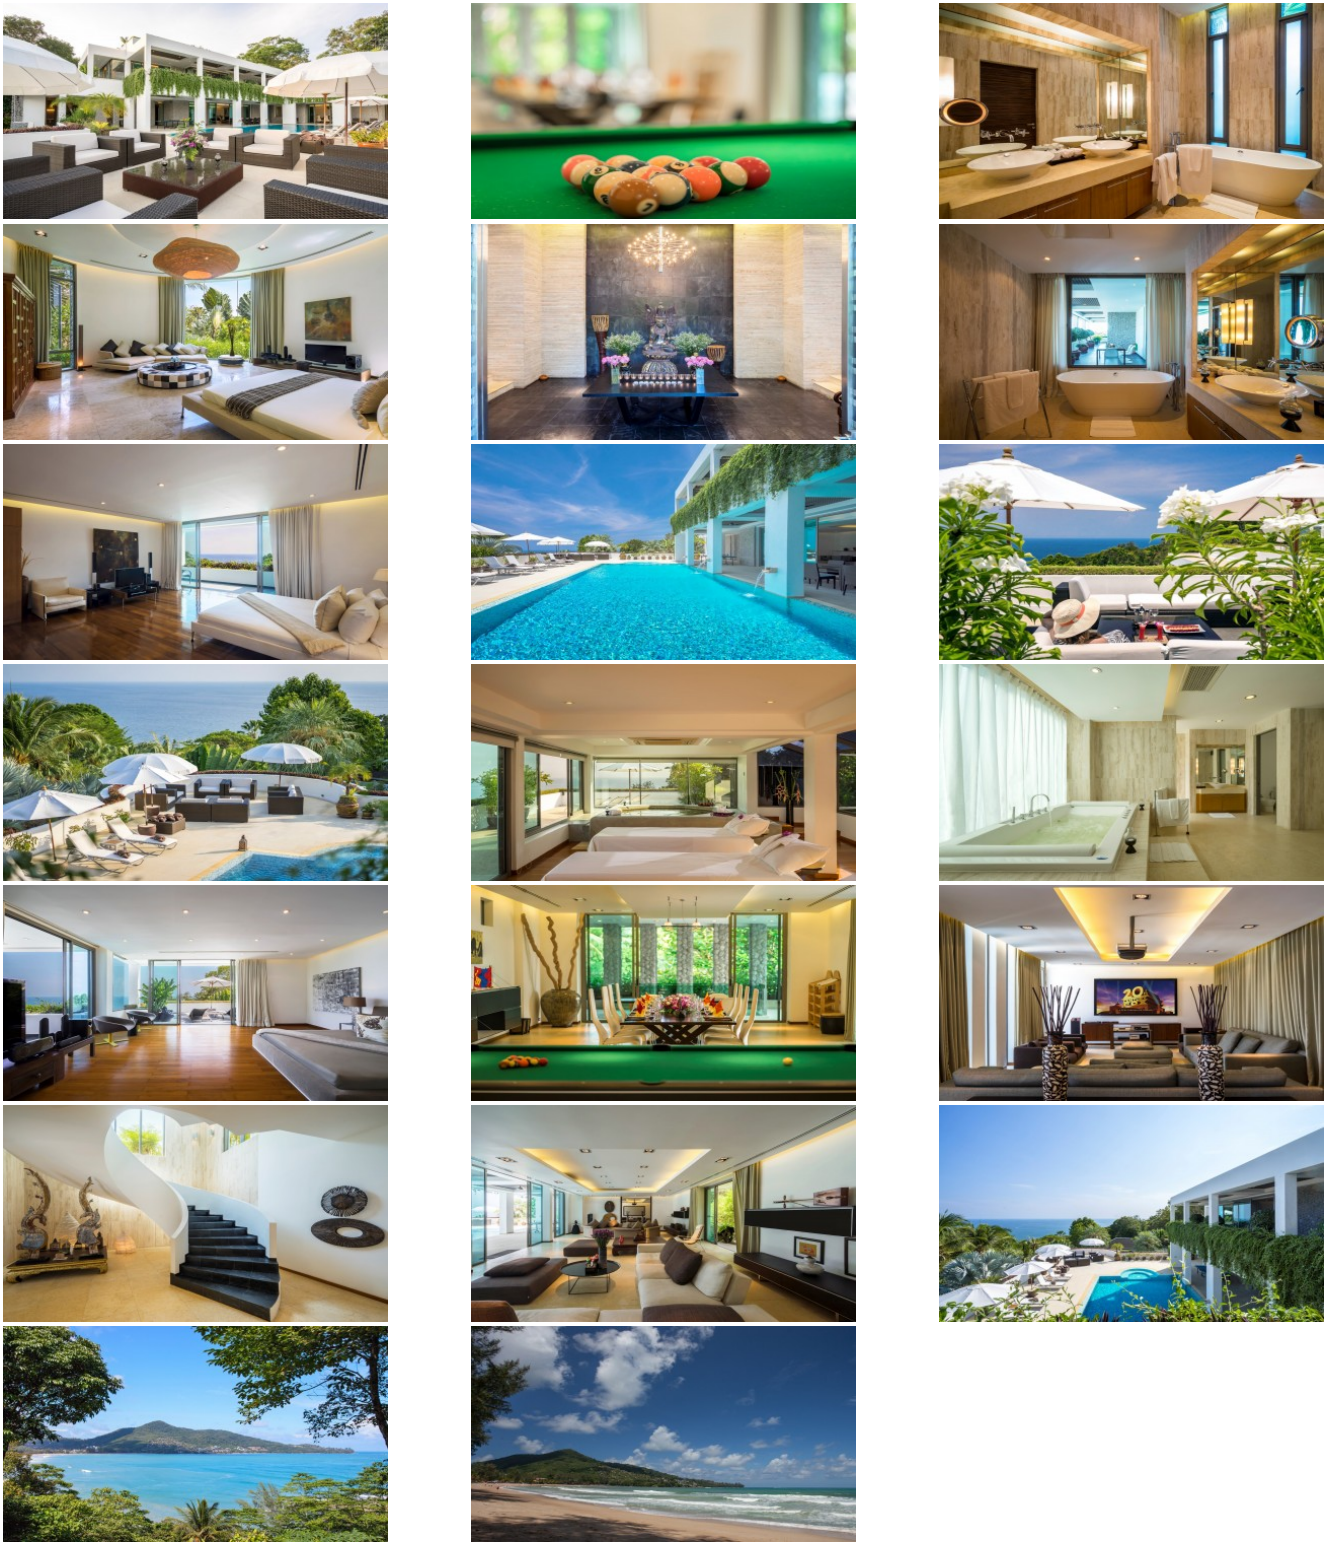

## Property Detail

Price	116,135,000 THB
Location	Kamala Thailand
Bedrooms	6
Bathrooms	10
Land Size	2303 area
Building Size	2218 sqm

As you approach the villa, the striking granite rock facade leaves a lasting impression, while the solid construction on a rock base ensures durability and strength.

Step inside, and you'll discover a luxury home that surpasses all expectations. The villa showcases a sophisticated design, utilizing high-end materials throughout. Its elegance is combined with practicality, with a myriad of features that will leave you in awe (details available upon request).

The home boasts high ceilings, an impressive entrance, and ample space for entertaining, all while providing a sense of privacy and tranquility. Indulge in the steam bath, refresh under the outdoor shower, stay fit in the gym, or unwind in the 16m swimming pool with a jacuzzi. The home also features a home theatre, a free-standing spiral staircase, a brick pizza oven, marble counters, and top-of-the-line finishes.