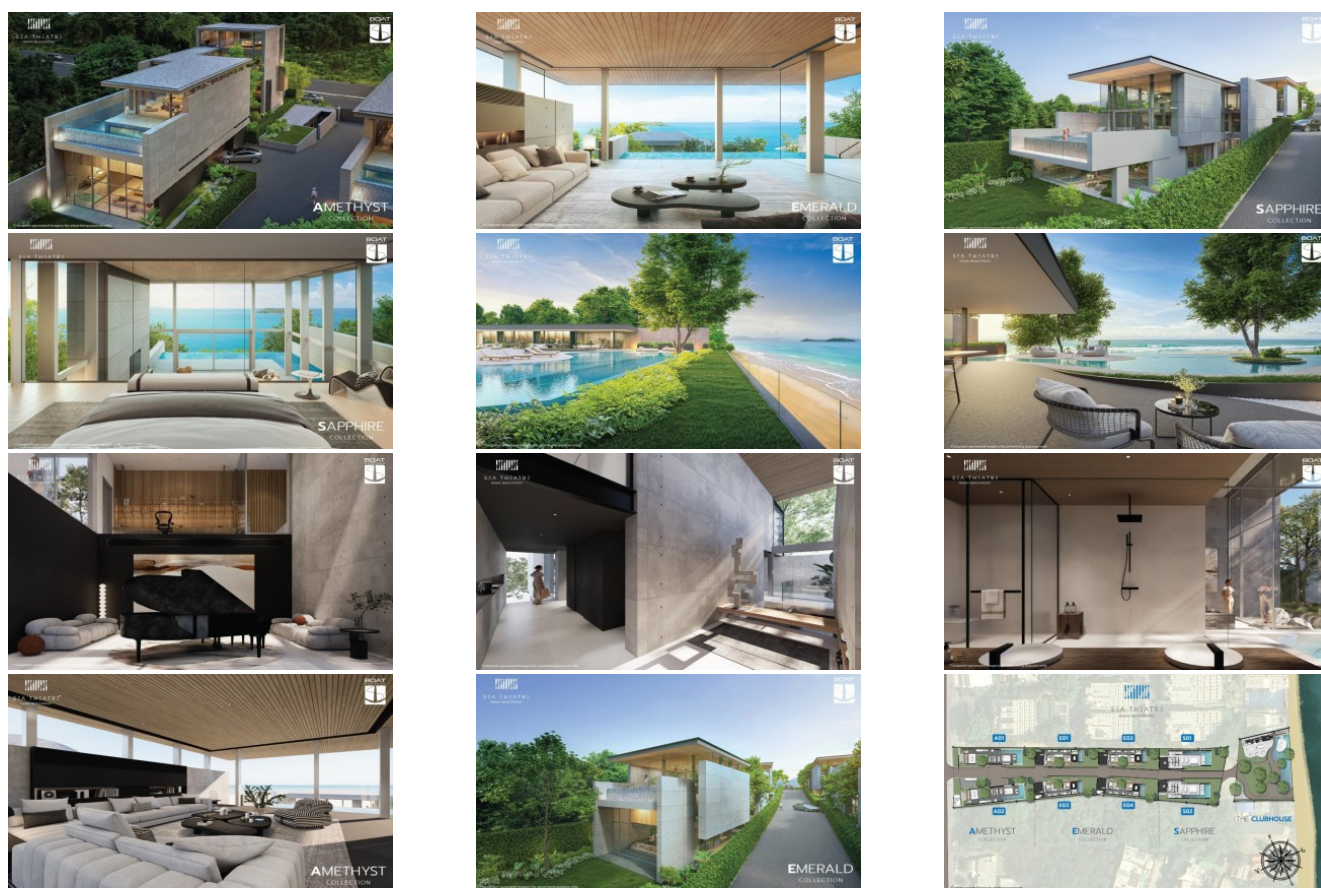

Super Luxury Beachfront Villas | Phuket Thailand | Hurry, True Beachfront is Hard to Find!

Property Detail

Price	75,000,000 THB
Location	Rawai Thailand
Bedrooms	5
Bathrooms	7
Land Size	480 area
Building Size	674 sqm
Type	villa

Description

Super Luxury Beachfront Villas

Discover Exclusive Luxury Living at Sea Theatre Rawai

Nestled on the stunning shores of Rawai, Sea Theatre Rawai offers a rare opportunity to own a slice of paradise in one of Phuket's most sought-after locations. This extraordinary beachfront development features only 8 ultra-luxurious villas, each thoughtfully crafted to provide the pinnacle of modern living, comfort, and style.

Key Features:

Unbeatable Location

Positioned in the picturesque Rawai area, Sea Theatre Rawai boasts panoramic sea views, direct access to pristine beaches, and proximity to vibrant nightlife, world-class dining, and essential amenities. Experience the best of both worlds – tranquil beachfront living with the convenience of nearby entertainment and services.

Exquisite Villas

Designed for those who appreciate the finer things in life, each villa features expansive living spaces, private pools, and contemporary architecture, blending sophisticated design with the natural beauty of the surrounding landscape. These homes offer the ultimate in comfort, elegance, and privacy.