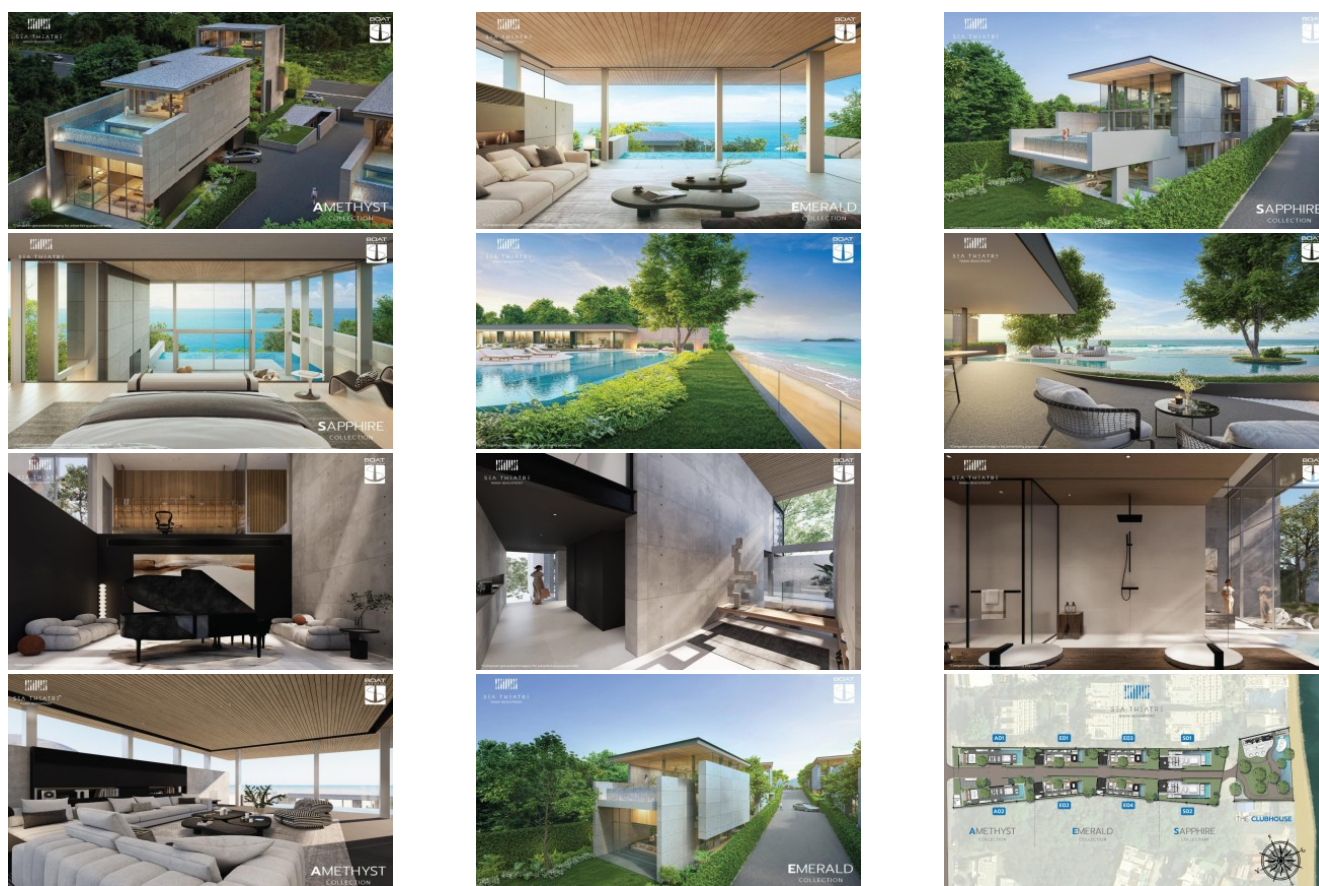

Super Luxury Beachfront Villas | Phuket Thailand | Hurry, True Beachfront is Hard to Find!

Property Detail

Price	92,000,000 THB
Location	Rawai Thailand
Bedrooms	5
Bathrooms	7
Land Size	480 area
Building Size	674 sqm
Type	villa