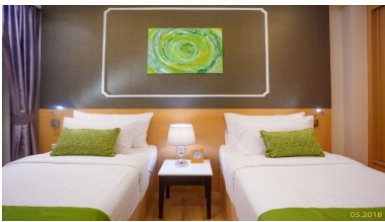

Surin Six Floor Sea View 2B Condo For Sale

Property Detail

Price	7,487,736 THB
Location	Surin Thailand
Bedrooms	2
Bathrooms	1
Land Size	area
Building Size	51 sqm