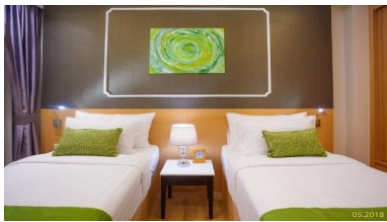

Surin Six Floor Sea View 2B Condo For Sale

Property Detail

Price	7,487,736 THB
Location	Surin Thailand
Bedrooms	2
Bathrooms	1
Land Size	area
Building Size	51 sqm
Type	condos

Description

This six floor two bedroom condo in Surin beach will be the second phase and will be similar to the original phase with its modern style and facilities. The latest Condo will be comfortable and enjoyable