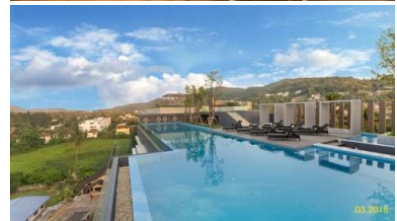

Surin Six Floor Sea View 2B Condo For Sale

Property Detail

Price	7,487,736 THB
Location	Surin Thailand
Bedrooms	2
Bathrooms	1
Land Size	area
Building Size	51 sqm
Type	condos

Description

This six floor two bedroom condo in Surin beach will be the second phase and will be similar to the original phase with its modern style and facilities. The latest Condo will be comfortable and enjoyable