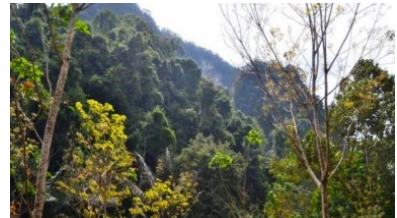

# Thailand Rubber Farm – Quiet Land Plot in Krabi for Sale

## Thailand Property for SALE

This Thailand rubber farm has a Nor Sor Saam(3) Gor land title and has been surveyed 2 years ago. This land plot is located in Krabi.

The property is 5.5 Rai and producing a rubber farm (rubber trees cover the entire property) located in a spectacular very quiet mountain valley surrounded by towering limestone karsts/mountains in the Krabi Thailand area.

Very quiet area with amazing mountain views very suitable for ecotourism.

This land plot in Krabi is 15 km from Ao Nang beach and 7 km from the closest beach and 40 minutes to the airport. The beach has beautiful views of Phang Nga island-dotted throughout the bay.

This Thailand rubber farm is connected to the main paved road by a 100 meter long very good dirt road. Access is provided by an agreement with neighbors.

The land plot is 15 meters from the nearest electric pole. Building on the property would be easy to accomplish.