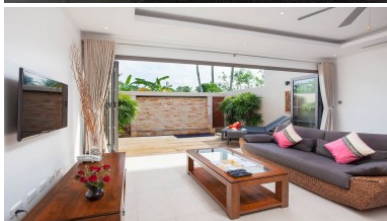

Property Detail

Price	4,500,000 THB
Location	Bang Tao Thailand
Bedrooms	1
Bathrooms	1
Land Size	97 area
Building Size	65 sqm

Description

The Residence is a pool villa development located in Bangtao on the famed West Coast of Phuket between the Amanpuri and The Banyan Tree.

Each elegant residence has a private pool, garden area, roof top lounge and is finished with granite, natural stone, wood, and high tech electronics features. The resort features a spa, café, room service, limousine transportation, and a 24-hour concierge.

This single-level One Bedroom Luxury Villa at The Residence features grand interiors, multiple outside relaxation areas, landscaped private gardens and your personal goldfish ponds set amongst the farming land of Bang Tao Beach.

Situated outside of the villa is outside dining, relax and barbeque area, it provides an ideal romantic hideaway or a tropical retreat to share with family and friends.

This villa comes fully furnished.