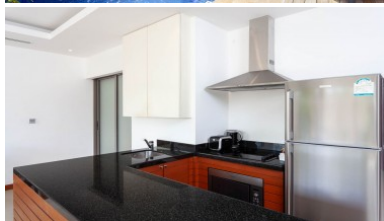

The Residence One Bedroom Plunge Pool Villa for Sale

Property Detail

Price	4,500,000 THB
Location	Bang Tao Thailand
Bedrooms	1
Bathrooms	1
Land Size	97 area
Building Size	65 sqm