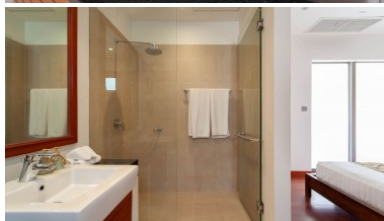

Property Detail

Price	4,500,000 THB
Location	Bang Tao Thailand
Bedrooms	1
Bathrooms	1
Land Size	97 area
Building Size	65 sqm

Description

The Residence is a pool villa development located in Bangtao on the famed West Coast of Phuket between the Amanpuri and The Banyan Tree.

Each elegant residence has a private pool, garden area, roof top lounge and is finished with granite, natural stone, wood, and high tech electronics features. The resort features a spa, café, room service, limousine transportation, and a 24-hour concierge.

This single-level One Bedroom Luxury Villa at The Residence features grand interiors, multiple outside relaxation areas, landscaped private gardens and your personal goldfish ponds set amongst the farming land of Bang Tao Beach.