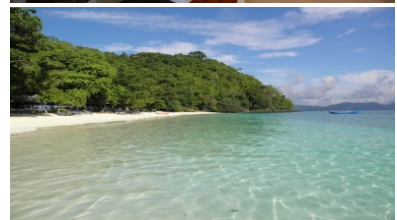

Property Detail

Price	4,500,000 THB
Location	Bang Tao Thailand
Bedrooms	1
Bathrooms	1
Land Size	97 area
Building Size	65 sqm

Description

The Residence is a pool villa development located in Bangtao on the famed West Coast of Phuket between the Amanpuri and The Banyan Tree.

This five-star resort community was designed by world-renowned French architect Fredo Taffin. The architecture combines post-modern elements with Asian influenced design features providing owners a unique harmonic sense of space blending nature and art in a tranquil setting.

This single-level One Bedroom Luxury Villa at The Residence features grand interiors, multiple outside relaxation areas, landscaped private gardens and your personal goldfish ponds set amongst the farming land of Bang Tao Beach.