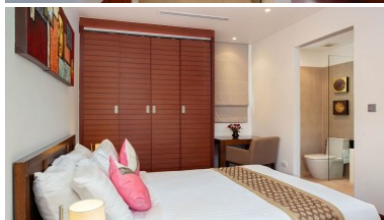

Property Detail

Price	4,500,000 THB
Location	Bang Tao Thailand
Bedrooms	1
Bathrooms	1
Land Size	97 area
Building Size	65 sqm

Description

The Residence is a pool villa development located in Bangtao on the famed West Coast of Phuket between the Amanpuri and The Banyan Tree.

Each elegant residence has a private pool, garden area, roof top lounge and is finished with granite, natural stone, wood, and high tech electronics features. The resort features a spa, café, room service, limousine transportation, and a 24-hour concierge.

This single-level One Bedroom Luxury Villa at The Residence features grand interiors, multiple outside relaxation areas, landscaped private gardens and your personal goldfish ponds set amongst the farming land of Bang Tao Beach.