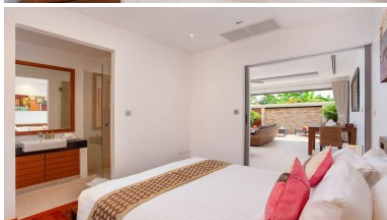

Property Detail

Price	4,500,000 THB
Location	Bang Tao Thailand
Bedrooms	1
Bathrooms	1
Land Size	97 area
Building Size	65 sqm

Description

The Residence is a pool villa development located in Bangtao on the famed West Coast of Phuket between the Amanpuri and The Banyan Tree.

Each elegant residence has a private pool, garden area, roof top lounge and is finished with granite, natural stone, wood, and high tech electronics features. The resort features a spa, café, room service, limousine transportation, and a 24-hour concierge.

This single-level One Bedroom Luxury Villa at The Residence features grand interiors, multiple outside relaxation areas, landscaped private gardens and your personal goldfish ponds set amongst the farming land of Bang Tao Beach.