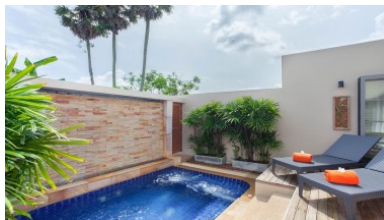

Property Detail

Price	4,500,000 THB
Location	Bang Tao Thailand
Bedrooms	1
Bathrooms	1
Land Size	97 area
Building Size	65 sqm

Description

The Residence is a pool villa development located in Bangtao on the famed West Coast of Phuket between the Amanpuri and The Banyan Tree.

Each elegant residence has a private pool, garden area, roof top lounge and is finished with granite, natural stone, wood, and high tech electronics features. The resort features a spa, café, room service, limousine transportation, and a 24-hour concierge.

This single-level One Bedroom Luxury Villa at The Residence features grand interiors, multiple outside relaxation areas, landscaped private gardens and your personal goldfish ponds set amongst the farming land of Bang Tao Beach.

Situated outside of the villa is outside dining, relax and barbeque area, it provides an ideal romantic hideaway or a tropical retreat to share with family and friends.

This villa comes fully furnished.