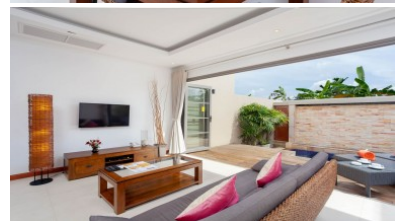

Property Detail

Price	4,500,000 THB
Location	Bang Tao Thailand
Bedrooms	1
Bathrooms	1
Land Size	97 area
Building Size	65 sqm

Description

The Residence is a pool villa development located in Bangtao on the famed West Coast of Phuket between the Amanpuri and The Banyan Tree.

Each elegant residence has a private pool, garden area, roof top lounge and is finished with granite, natural stone, wood, and high tech electronics features. The resort features a spa, café, room service, limousine transportation, and a 24-hour concierge.

This single-level One Bedroom Luxury Villa at The Residence features grand interiors, multiple outside relaxation areas, landscaped private gardens and your personal goldfish ponds set amongst the farming land of Bang Tao Beach.

Situated outside of the villa is outside dining, relax and barbeque area, it provides an ideal romantic hideaway or a tropical retreat to share with family and friends.

This villa comes fully furnished.