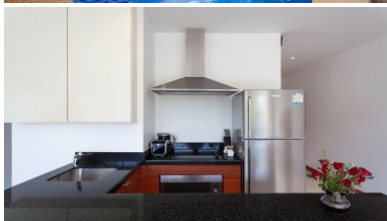

The Residence One Bedroom Plunge Pool Villa for Sale

Property Detail

Price	4,500,000 THB
Location	Bang Tao Thailand
Bedrooms	1
Bathrooms	1
Land Size	97 area
Building Size	65 sqm