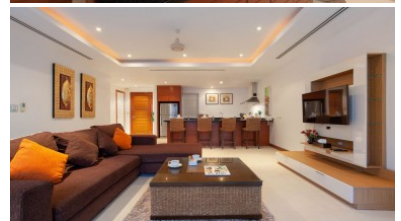

The Residence Two Bedroom Duplex Pool Villa for Sale