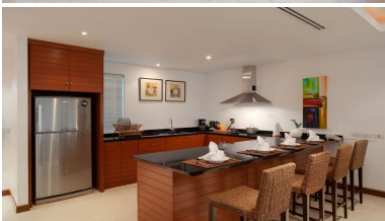

The Residence Two Bedroom Duplex Pool Villa for Sale