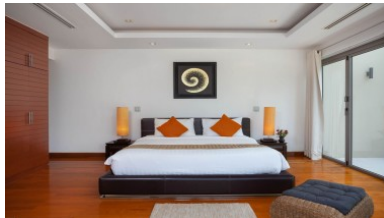

# Property Detail

Price	9,600,000 THB
Location	Bang Tao Thailand
Bedrooms	2
Bathrooms	2
Land Size	162 area
Building Size	185 sqm
Type	villa

---

### Thailand Real Estate

The Residence is a pool villa development located in Bangtao on the famed West Coast of Phuket between the Amanpuri and The Banyan Tree.

This five-star resort community was designed by world-renowned French architect Fredo Taffin. The architecture combines post-modern elements with Asian influenced design features providing owners a unique harmonic sense of space blending nature and art in a tranquil setting. Each elegant residence has a private pool, garden area, rooftop lounge, and is finished with granite, natural stone, wood, and high tech electronics features.

The resort features a spa, café, room service, limousine transportation, and a 24-hour concierge.

This single-level Two Bedroom Luxury Villa features grand interiors, multiple outside relaxation areas, landscaped private gardens, and your personal goldfish ponds set amongst the farming land of Bang Tao Beach.