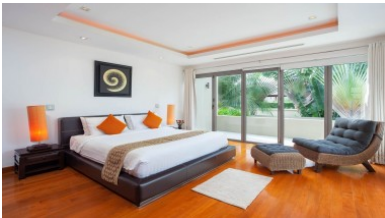

# Property Detail

Price	9,600,000 THB
Location	Bang Tao Thailand
Bedrooms	2
Bathrooms	2
Land Size	162 area
Building Size	185 sqm
Type	villa

---

### Thailand Real Estate

The Residence is a pool villa development located in Bangtao on the famed West Coast of Phuket between the Amanpuri and The Banyan Tree.

This five-star resort community was designed by world-renowned French architect Fredo Taffin. The architecture combines post-modern elements with Asian influenced design features providing owners a unique harmonic sense of space blending nature and art in a tranquil setting. Each elegant residence has a private pool, garden area, rooftop lounge, and is finished with granite, natural stone, wood, and high tech electronics features.

The resort features a spa, café, room service, limousine transportation, and a 24-hour concierge.

This single-level Two Bedroom Luxury Villa features grand interiors, multiple outside relaxation areas, landscaped private gardens, and your personal goldfish ponds set amongst the farming land of Bang Tao Beach.