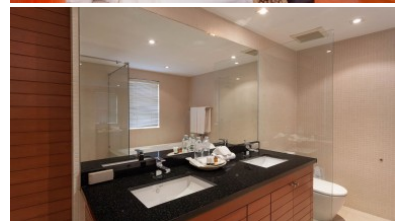

# Property Detail

Price	9,600,000 THB
Location	Bang Tao Thailand
Bedrooms	2
Bathrooms	2
Land Size	162 area
Building Size	185 sqm
Type	villa

---

### Thailand Real Estate

The Residence is a pool villa development located in Bangtao on the famed West Coast of Phuket between the Amanpuri and The Banyan Tree.

This five-star resort community was designed by world-renowned French architect Fredo Taffin. The architecture combines post-modern elements with Asian influenced design features providing owners a unique harmonic sense of space blending nature and art in a tranquil setting. Each elegant residence has a private pool, garden area, rooftop lounge, and is finished with granite, natural stone, wood, and high tech electronics features.

The resort features a spa, café, room service, limousine transportation, and a 24-hour concierge.

This single-level Two Bedroom Luxury Villa features grand interiors, multiple outside relaxation areas, landscaped private gardens, and your personal goldfish ponds set amongst the farming land of Bang Tao Beach.