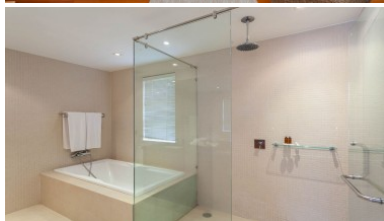

# Property Detail

Price	9,600,000 THB
Location	Bang Tao Thailand
Bedrooms	2
Bathrooms	2
Land Size	162 area
Building Size	185 sqm
Type	villa

---

The resort features a spa, café, room service, limousine transportation, and a 24-hour concierge.

This single-level Two Bedroom Luxury Villa features grand interiors, multiple outside relaxation areas, landscaped private gardens, and your personal goldfish ponds set amongst the farming land of Bang Tao Beach.