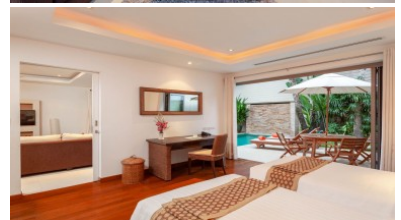

# Property Detail

Price	9,600,000 THB
Location	Bang Tao Thailand
Bedrooms	2
Bathrooms	2
Land Size	162 area
Building Size	185 sqm
Type	villa

---

### Thailand Real Estate

The Residence is a pool villa development located in Bangtao on the famed West Coast of Phuket between the Amanpuri and The Banyan Tree.

This five-star resort community was designed by world-renowned French architect Fredo Taffin. The architecture combines post-modern elements with Asian influenced design features providing owners a unique harmonic sense of space blending nature and art in a tranquil setting. Each elegant residence has a private pool, garden area, rooftop lounge, and is finished with granite, natural stone, wood, and high tech electronics features.

The resort features a spa, café, room service, limousine transportation, and a 24-hour concierge.

This single-level Two Bedroom Luxury Villa features grand interiors, multiple outside relaxation areas, landscaped private gardens, and your personal goldfish ponds set amongst the farming land of Bang Tao Beach.