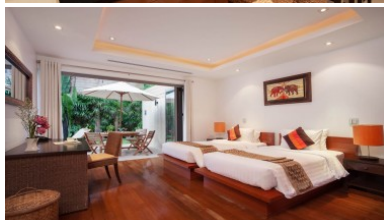

# Property Detail

Price	9,600,000 THB
Location	Bang Tao Thailand
Bedrooms	2
Bathrooms	2
Land Size	162 area
Building Size	185 sqm
Type	villa

---

### Thailand Real Estate

The Residence is a pool villa development located in Bangtao on the famed West Coast of Phuket between the Amanpuri and The Banyan Tree.

This five-star resort community was designed by world-renowned French architect Fredo Taffin. The architecture combines post-modern elements with Asian influenced design features providing owners a unique harmonic sense of space blending nature and art in a tranquil setting. Each elegant residence has a private pool, garden area, rooftop lounge, and is finished with granite, natural stone, wood, and high tech electronics features.

The resort features a spa, café, room service, limousine transportation, and a 24-hour concierge.

This single-level Two Bedroom Luxury Villa features grand interiors, multiple outside relaxation areas, landscaped private gardens, and your personal goldfish ponds set amongst the farming land of Bang Tao Beach.