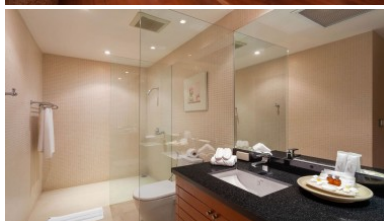

The Residence Two Bedroom Duplex Pool Villa for Sale