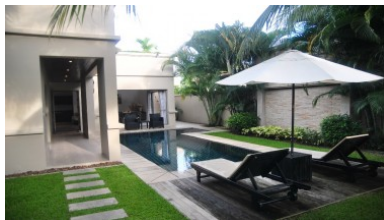

Property Detail

Price	13,000,000 THB
Location	Bang Tao Thailand
Bedrooms	2
Bathrooms	2
Land Size	403 area
Building Size	148 sqm

Description

Property in Thailand

The Residence is a pool villa development located in Bangtao on the famed West Coast of Phuket between the Amanpuri and The Banyan Tree property in Thailand.

Each elegant residence has a private pool, garden area, rooftop lounge and is finished with granite, natural stone, wood and high tech electronics features. The resort features a spa, café, room service, limousine transportation and a 24 hour concierge.

This single-level Two Bedroom Luxury Villa features grand interiors, multiple outside relaxation areas, landscaped private gardens and your personal goldfish ponds set amongst the farming land of Bang Tao Beach.

Situated on the top of villa is outside dining, relax and barbeque area, it provides an ideal romantic hideaway or a tropical retreat to share with family and friends.

This property in Thailand is under leasehold structure.