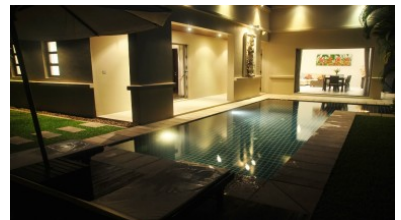

Property Detail

Price	13,000,000 THB
Location	Bang Tao Thailand
Bedrooms	2
Bathrooms	2
Land Size	403 area
Building Size	148 sqm

Description

Property in Thailand

The Residence is a pool villa development located in Bangtao on the famed West Coast of Phuket between the Amanpuri and The Banyan Tree property in Thailand.

Each elegant residence has a private pool, garden area, rooftop lounge and is finished with granite, natural stone, wood and high tech electronics features. The resort features a spa, café, room service, limousine transportation and a 24 hour concierge.

This single-level Two Bedroom Luxury Villa features grand interiors, multiple outside relaxation areas, landscaped private gardens and your personal goldfish ponds set amongst the farming land of Bang Tao Beach.

Situated on the top of villa is outside dining, relax and barbeque area, it provides an ideal romantic hideaway or a tropical retreat to share with family and friends.

This property in Thailand is under leasehold structure.