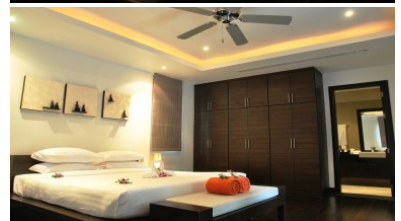

Property Detail

Price	13,000,000 THB
Location	Bang Tao Thailand
Bedrooms	2
Bathrooms	2
Land Size	403 area
Building Size	148 sqm

Description

Property in Thailand

The Residence is a pool villa development located in Bangtao on the famed West Coast of Phuket between the Amanpuri and The Banyan Tree property in Thailand.

Each elegant residence has a private pool, garden area, rooftop lounge and is finished with granite, natural stone, wood and high tech electronics features. The resort features a spa, café, room service, limousine transportation and a 24 hour concierge.

This single-level Two Bedroom Luxury Villa features grand interiors, multiple outside relaxation areas, landscaped private gardens and your personal goldfish ponds set amongst the farming land of Bang Tao Beach.