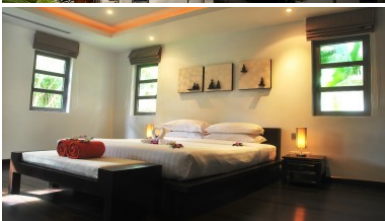

Property Detail

Price	13,000,000 THB
Location	Bang Tao Thailand
Bedrooms	2
Bathrooms	2
Land Size	403 area
Building Size	148 sqm

Description

Property in Thailand

The Residence is a pool villa development located in Bangtao on the famed West Coast of Phuket between the Amanpuri and The Banyan Tree property in Thailand.

Each elegant residence has a private pool, garden area, rooftop lounge and is finished with granite, natural stone, wood and high tech electronics features. The resort features a spa, café, room service, limousine transportation and a 24 hour concierge.

This single-level Two Bedroom Luxury Villa features grand interiors, multiple outside relaxation areas, landscaped private gardens and your personal goldfish ponds set amongst the farming land of Bang Tao Beach.