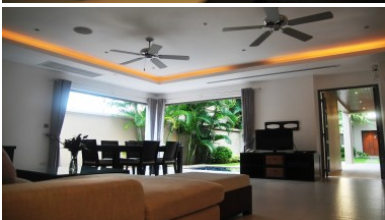

Property Detail

Price	13,000,000 THB
Location	Bang Tao Thailand
Bedrooms	2
Bathrooms	2
Land Size	403 area
Building Size	148 sqm

Description

Property in Thailand

The Residence is a pool villa development located in Bangtao on the famed West Coast of Phuket between the Amanpuri and The Banyan Tree property in Thailand.

Each elegant residence has a private pool, garden area, rooftop lounge and is finished with granite, natural stone, wood and high tech electronics features. The resort features a spa, café, room service, limousine transportation and a 24 hour concierge.

This single-level Two Bedroom Luxury Villa features grand interiors, multiple outside relaxation areas, landscaped private gardens and your personal goldfish ponds set amongst the farming land of Bang Tao Beach.

Situated on the top of villa is outside dining, relax and barbeque area, it provides an ideal romantic hideaway or a tropical retreat to share with family and friends.

This property in Thailand is under leasehold structure.