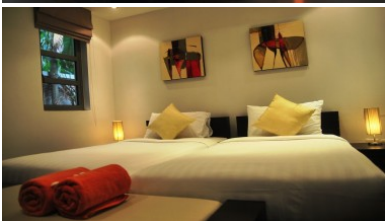

Property Detail

Price	13,000,000 THB
Location	Bang Tao Thailand
Bedrooms	2
Bathrooms	2
Land Size	403 area
Building Size	148 sqm

Description

Property in Thailand

The Residence is a pool villa development located in Bangtao on the famed West Coast of Phuket between the Amanpuri and The Banyan Tree property in Thailand.

Each elegant residence has a private pool, garden area, rooftop lounge and is finished with granite, natural stone, wood and high tech electronics features. The resort features a spa, café, room service, limousine transportation and a 24 hour concierge.

This single-level Two Bedroom Luxury Villa features grand interiors, multiple outside relaxation areas, landscaped private gardens and your personal goldfish ponds set amongst the farming land of Bang Tao Beach.