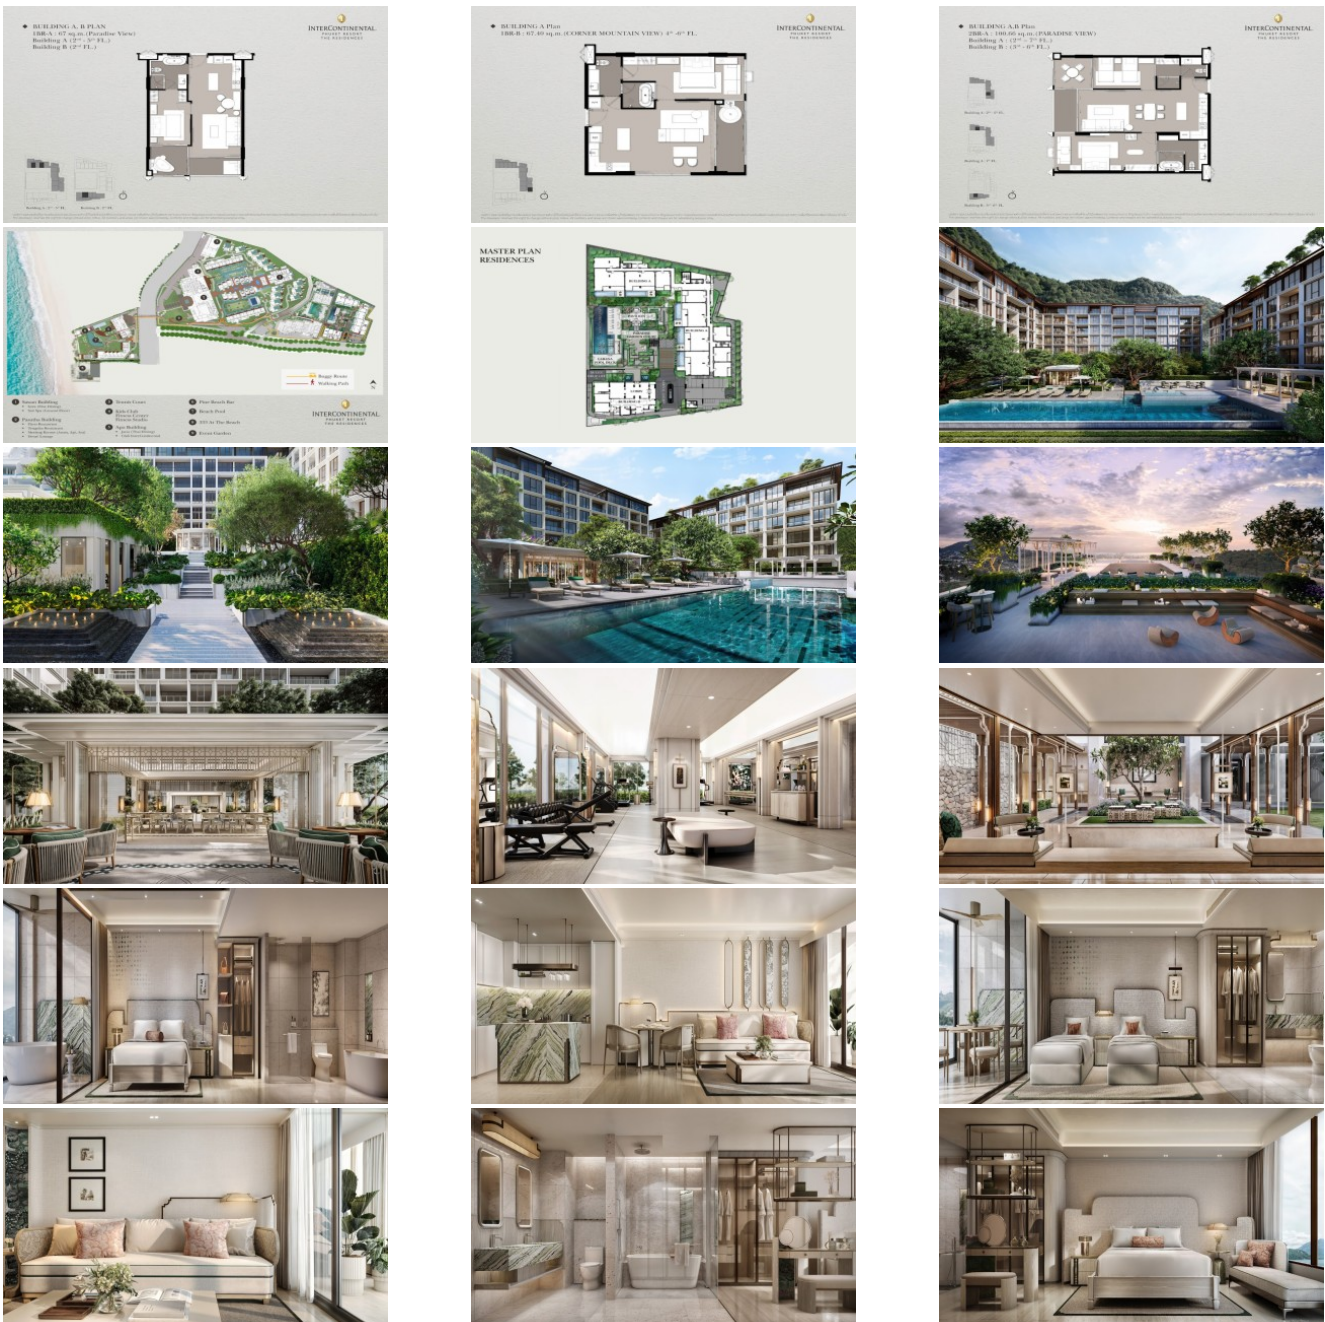

The Residences at InterContinental | Branded Distinguished Living, Exclusively Yours!