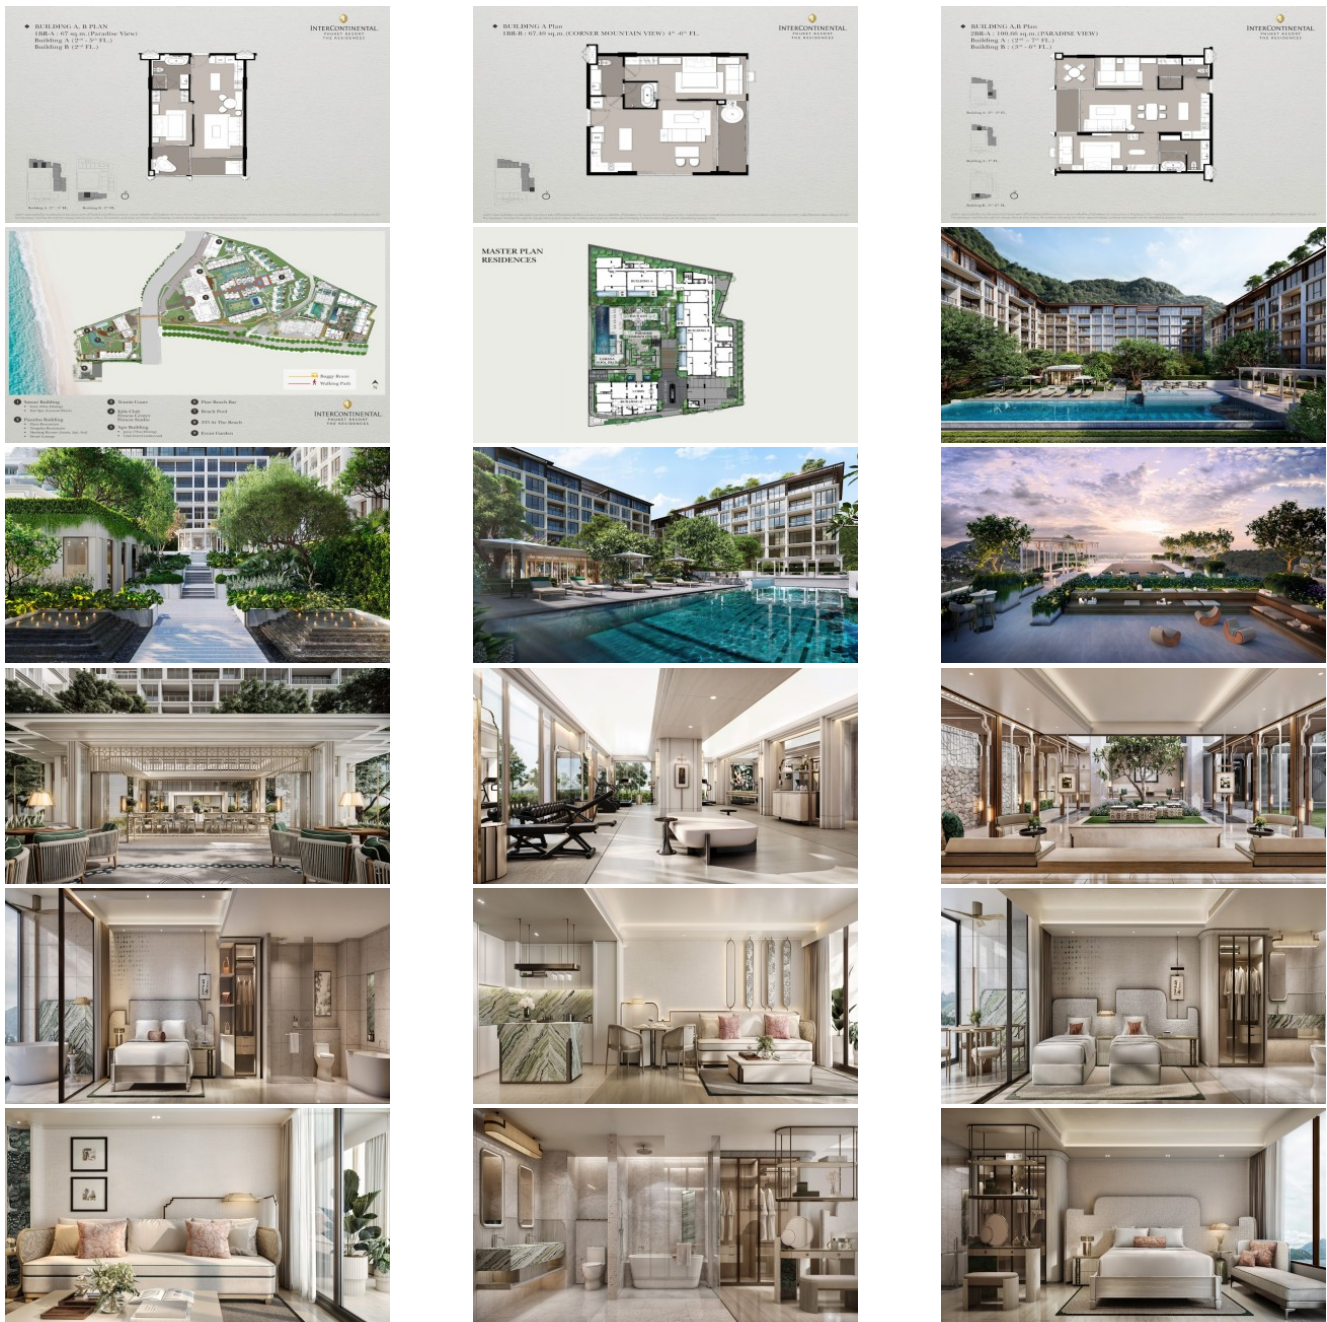

The Residences at InterContinental | Branded Distinguished Living, Exclusively Yours!