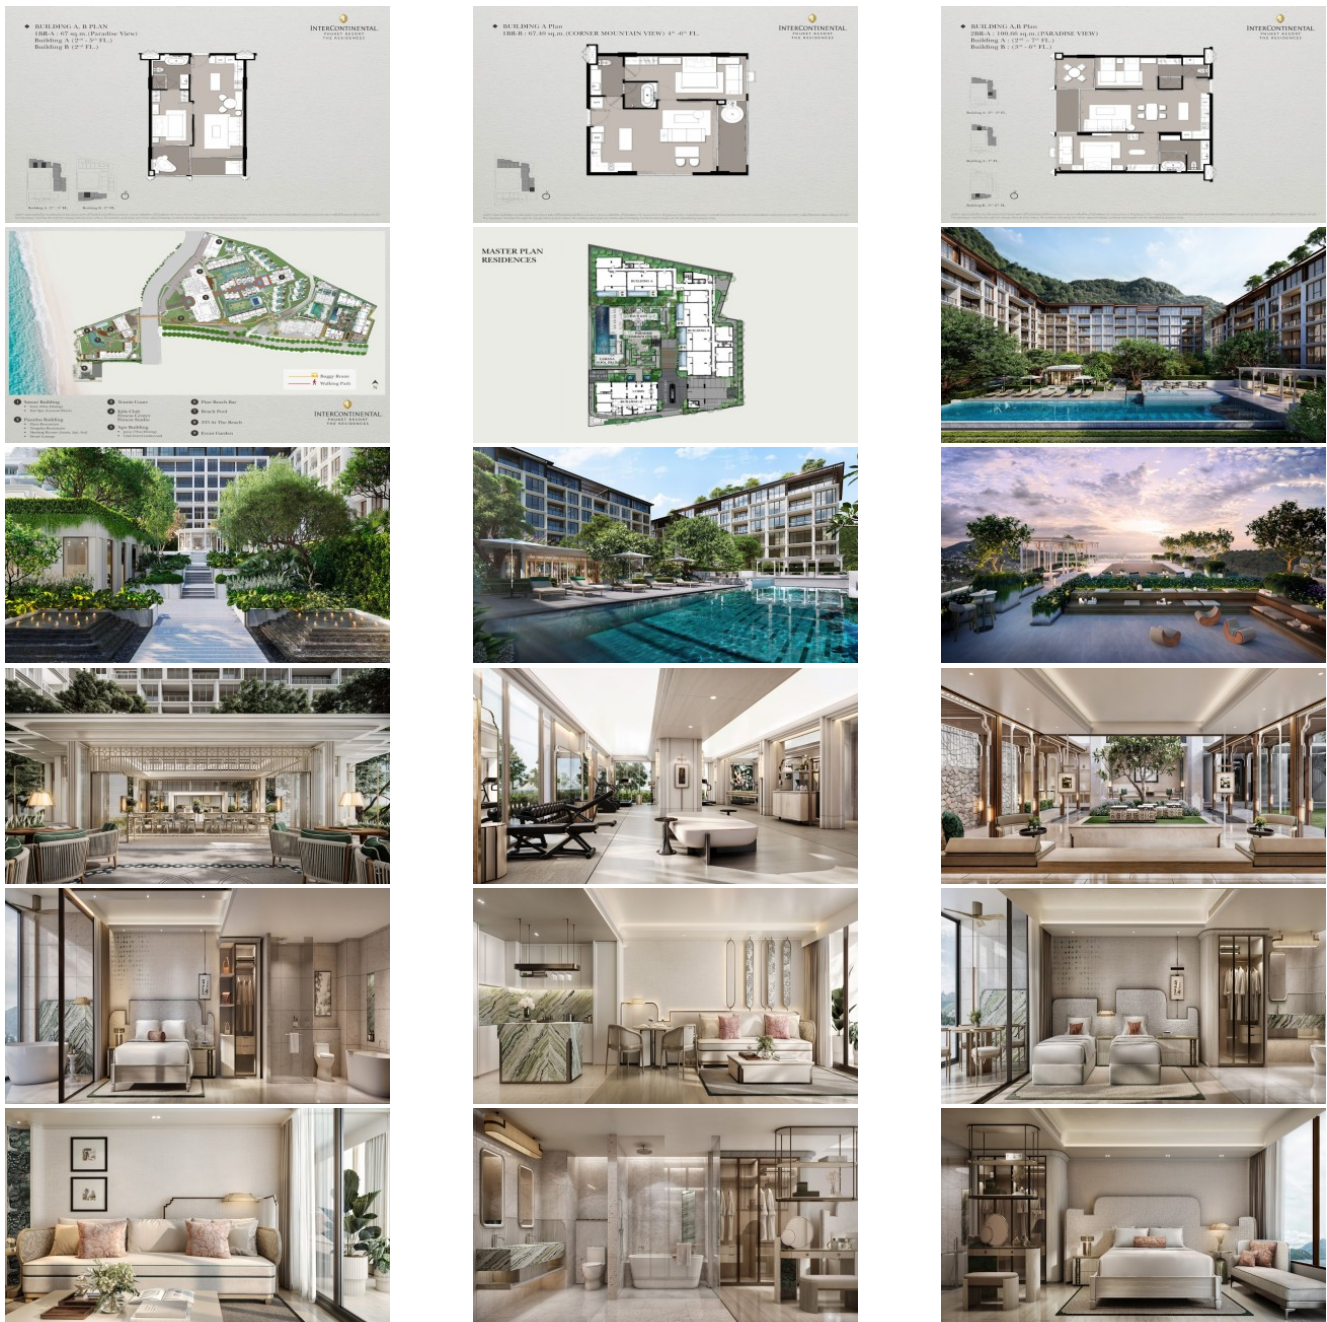

Property Detail

Price	13,900,000 THB
Location	Kamala Thailand
Bedrooms	1
Bathrooms	1
Land Size	area
Building Size	60 sqm
Type	condos

Description

The Residences at InterContinental

The Residences at InterContinental Phuket Resort – A Sanctuary of Refined Living on Kamala Beach

Experience one of Phuket's most exclusive beachfront addresses—**The Residences at InterContinental Phuket Resort**, where contemporary sophistication meets Thai artistry. Set along Kamala's tranquil shoreline, this low-density, branded development offers unmatched privacy and privileged access to the world-class amenities of the InterContinental Phuket Resort.